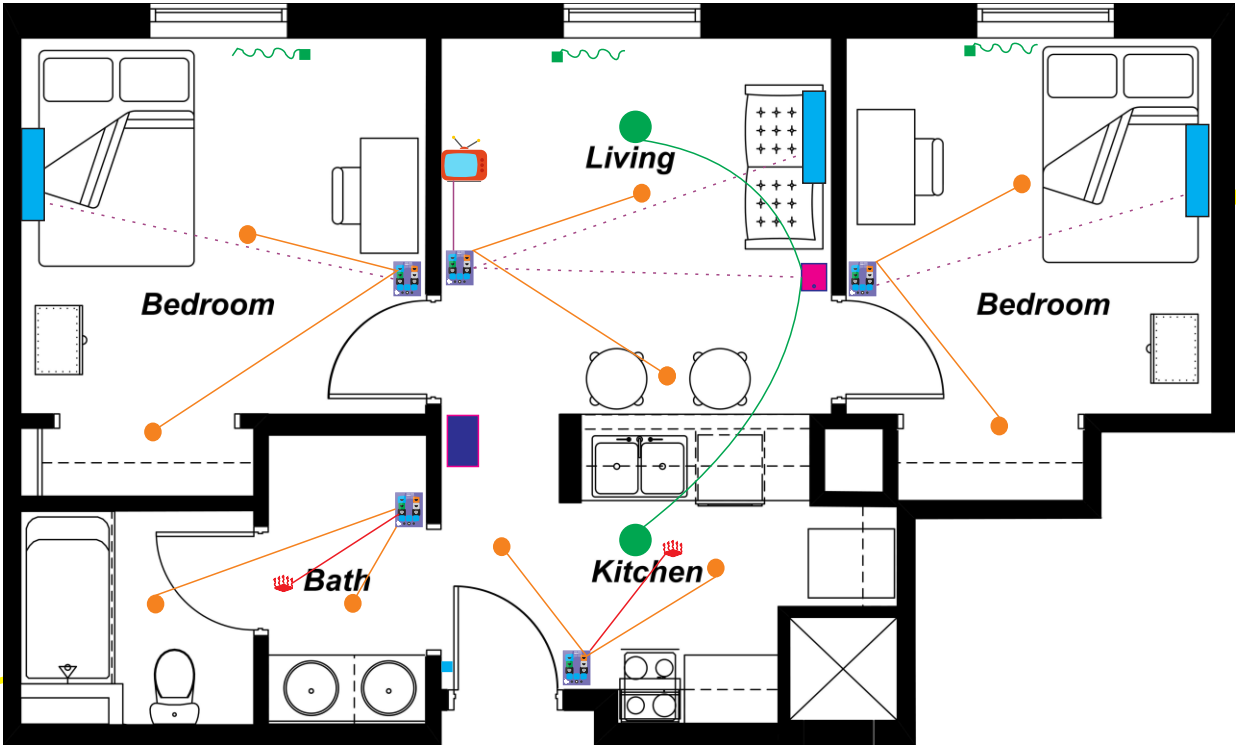

SS-MiAudio2-UK/B

Wired Aux Selection, Input See diagram

SD card Selection, Input Below

Power and IR

**The High End Android Intercom with internet answering**

For multi Units  
Building or Compound  
Visitor Entry Lounge

# Wiring Example in a House

- Ceiling speakers (Option)
- Android Intercom
- Mi-Audio2
- SB-2R-FL
- Lighting Channel
- SB-IPG-TC
- Floor Heating Zone
- SB-Mini-Hornet-UN
- IR Controlled Air-Con
- IR Controlled TV / DVD
- Motorized Shade
- Audio Player
- Speaker

# Single Line Diagram Example in a House