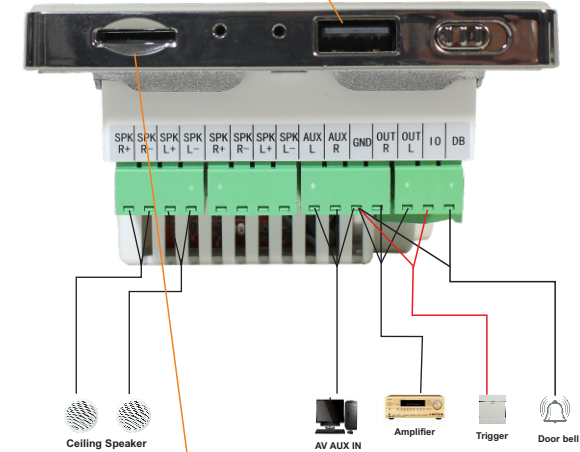

# The Satisfying Mi-Audio2

Blue tooth Audio Connection Selection  
Input from Smart Phone or laptop ++

USB Selection, Input Below

Audio Easy Touch Control  
Play, Pause, Next, Back  
Increase Decrease Volume

SS-MiAudio2-UK/B

Wired Aux Selection, Input See diagram

SD card Selection, Input Below

Power and IR

**The High End Android Intercom with internet answering**

For multi Units  
Building or Compound  
Visitor Entry Lounge