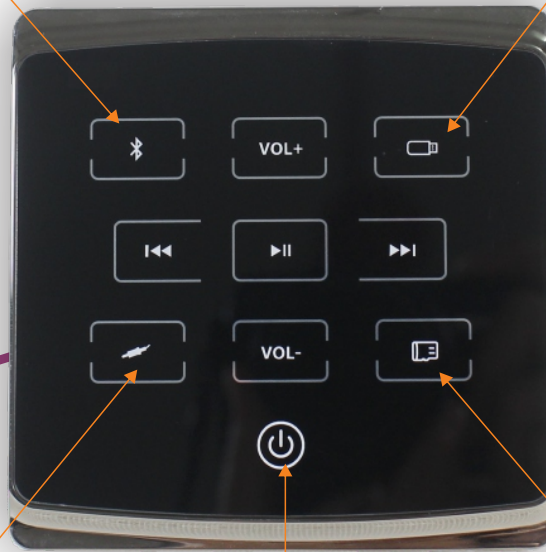

# The Satisfying Mi-Audio2

Blue tooth Audio Connection Selection  
Input from Smart Phone or laptop ++

USB Selection, Input Below

Audio Easy Touch Control  
Play, Pause, Next, Back  
Increase Decrease Volume

SS-MiAudio2-UK/B

Wired Aux Selection, Input See diagram

SD card Selection, Input Below

Power and IR

**The High End Android Intercom with internet answering**

For multi Units  
Building or Compound  
Visitor Entry Lounge