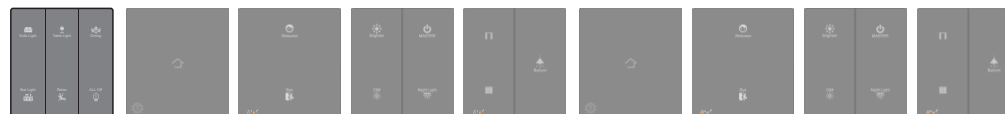

9 Elegant Wall Switches