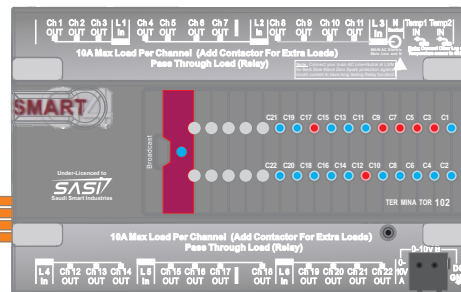

9 Elegant Wall Switches