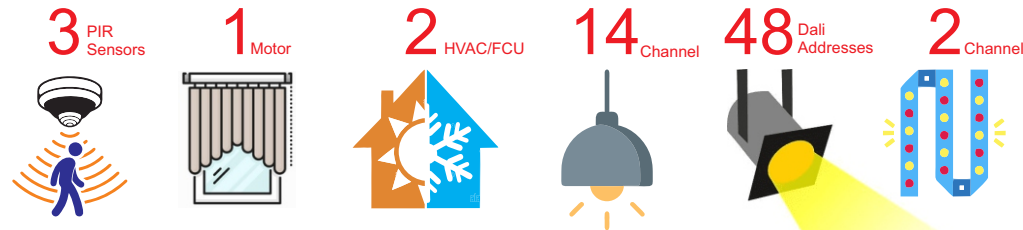

Mobile App to control all the 48 Dali The 2 HVAC the Curtain the 22 relays the 99 Scenes moods and schedules

9 Elegant Wall Switches

# INCLUDED

9 Wall Panels with selection of 25 buttons for different functions, scenes, light and curtain control ++

1CCU with 102 I/O Ports, with Logic, with wifi Gateway  
Good for lighting, dimming, floor heating, ventilation, air conditioning, motors control and more with scenes and online timeclock. S-UB Enabled Central Control Unit