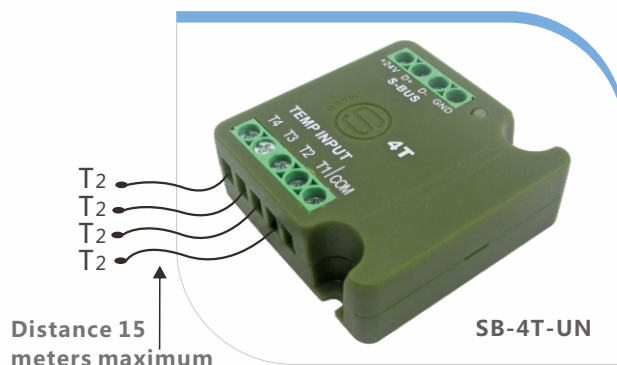

Application:

- 1-Under Floor Heating
- 2-Pool temperature
- 3-Wine cellar Temperature
- 4-Sauna House
- 5-Jacuzzi
- +++

*(Requires T2 Sensors) SB-4T-UN