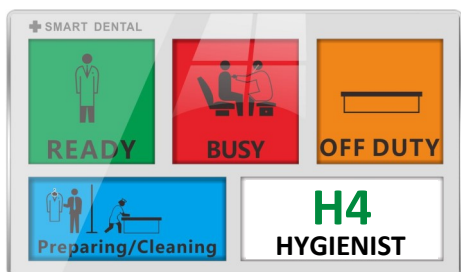

Status Signage Inside Each clinic , Admin, Receptionist ++

This display panel has multicolor to display status for up to 4 Hygienists, 1 X-ray, and 15

Status Change Panel for Hygienist

5 Status: Ready, Busy, Cleaning, Waiting Dr. (Blinking), and off Duty

Status Change Panel for Clinic Nurse

4 Status: Ready, Busy, Cleaning, and off Duty

SYSTEM COMPONENTS X-RAY and STAFF/TOILET

Staff Change Room or Toilet

Occupied Means: Somebody inside

Vacant Means: Any staff may use

Status Signage Outside Toilet/Changing/Staff Door

Status Signage Inside X-RAY Area

This display panel has multicolor to display status for up to 4 Hygienists, 1 X-ray, and 15 Dentist Clinics

Status Change Panel for Hygienist

5 Status: Ready, Busy, Cleaning, Waiting Dr. (Blinking), and off Duty

Status Change Panel for Staff Area

2 Status: Occupied and Vacant

SYSTEM COMPONENTS DISTRIBUTION EXAMPLE

FLOOR PLAN C:

www.smartG4control.co