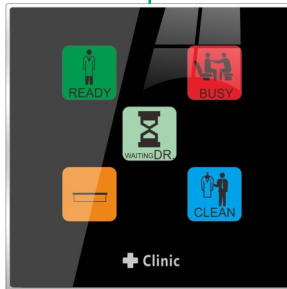

Smart G4 has designed a system that is customized to fit small to large dental clinic sizes adding maximum efficiency and technological look and feel to the clinic.

Such system would help not only the dentist, but also the administration, nurses and hygienist as well as lab and x-ray to have more efficient and active flow on demand within their dental clinic workspace.

SYSTEM COMPONENTS CLINIC and HYGIENIST

Clinic Number

Ready Means: Next Patient can Enter

Busy Means: Dr. with patient

Preparing Means: cleaning for next Patient

Off duty Means: That clinic not serving

Status Signage Outside Each clinic Door

Status Signage Inside Each clinic , Admin, Receptionist ++

This display panel has multicolor to display status for up to 4 Hygienists, 1 X-ray, and 15

Status Change Panel for Hygienist

5 Status: Ready, Busy, Cleaning, Waiting Dr. (Blinking), and off Duty

Status Change Panel for Clinic Nurse

4 Status: Ready, Busy, Cleaning, and off Duty

SYSTEM COMPONENTS X-RAY and STAFF/TOILET

Staff Change Room or Toilet

Occupied Means: Somebody inside

Vacant Means: Any staff may use