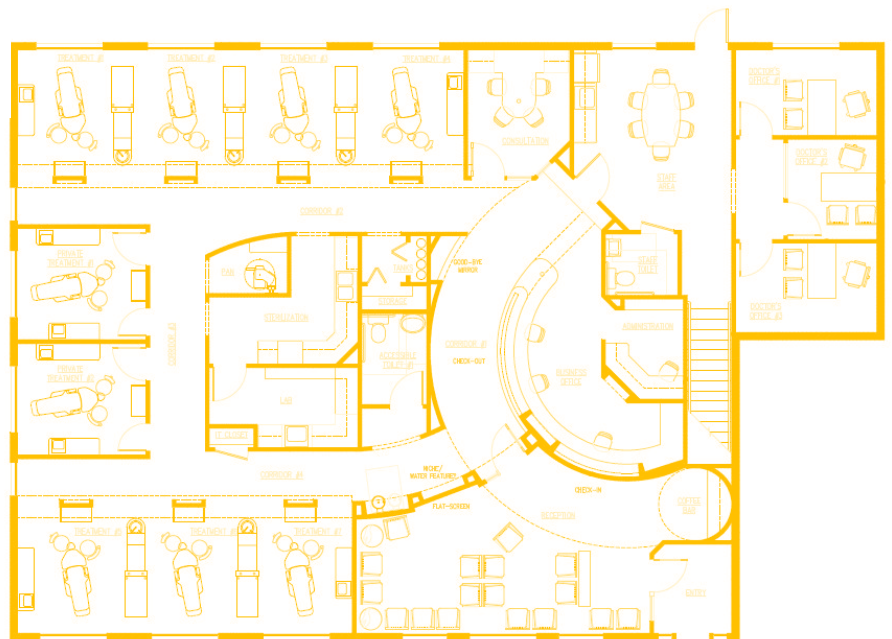

Smart Dental

Clinic System by
Smart G4 Controls

2019

R.1

Why Smart Dental Clinic System?

Dental Clinics in western world mainly vary in size, number of doctors and number of chairs.

Mostly, a single dentist would be able to serve as many as 15 chairs provided he has the efficient work flow on demand system.

Smart G4 has designed a system that is customized to fit small to large dental clinic sizes adding maximum efficiency and technological look and feel to the clinic.

Such system would help not only the dentist, but also the administration, nurses and hygienist as well as lab and x-ray to have more efficient and active flow on demand within their dental clinic workspace.

SYSTEM COMPONENTS CLINIC and HYGIENIST

Clinic Number

Ready Means: Next Patient can Enter

Busy Means: Dr. with patient

Preparing Means: cleaning for next Patient

Off duty Means: That clinic not serving

Status Signage Outside Each clinic Door

Status Signage Inside Each clinic , Admin, Receptionist ++

This display panel has multicolor to display status for up to 4 Hygienists, 1 X-ray, and 15

Status Change Panel for Hygienist

5 Status: Ready, Busy, Cleaning, Waiting Dr. (Blinking), and off Duty