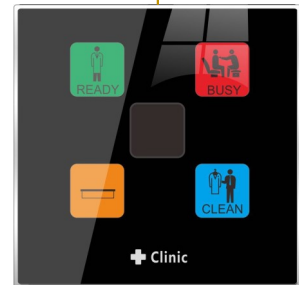

Smart G4 has designed a system that is customized to fit small to large dental clinic sizes adding maximum efficiency and technological look and feel to the clinic.

Such system would help not only the dentist, but also the administration, nurses and hygienist as well as lab and x-ray to have more efficient and active flow on demand within their dental clinic workspace.

SYSTEM COMPONENTS CLINIC and HYGIENIST

Clinic Number

Ready Means: Next Patient can Enter

Busy Means: Dr. with patient

Preparing Means: cleaning for next Patient

Off duty Means: That clinic not serving

Status Signage Outside Each clinic Door

Status Signage Inside Each clinic , Admin, Receptionist ++

This display panel has multicolor to display status for up to 4 Hygienists, 1 X-ray, and 15

Status Change Panel for Hygienist

5 Status: Ready, Busy, Cleaning, Waiting Dr. (Blinking), and off Duty

Status Change Panel for Clinic Nurse

4 Status: Ready, Busy, Cleaning, and off Duty

SYSTEM COMPONENTS X-RAY and STAFF/TOILET

Staff Change Room or Toilet

Occupied Means: Somebody inside

Vacant Means: Any staff may use