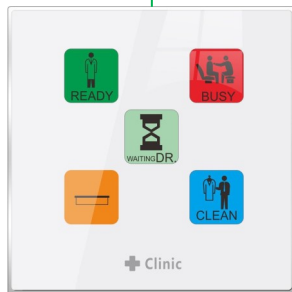

Status Signage Inside Each clinic , Admin, Receptionist ++

This display panel has multicolor to display status for up to 4 Hygienists, 1 X-ray, and 15

Status Change Panel for Hygienist

5 Status: Ready, Busy, Cleaning, Waiting Dr. (Blinking), and off Duty

Status Change Panel for Clinic Nurse

4 Status: Ready, Busy, Cleaning, and off Duty

SYSTEM COMPONENTS X-RAY and STAFF/TOILET

Staff Change Room or Toilet

Occupied Means: Somebody inside

Vacant Means: Any staff may use

Status Signage Outside Toilet/Changing/Staff Door

Status Signage Inside X-RAY Area

This display panel has multicolor to display status for up to 4 Hygienists, 1 X-ray, and 15 Dentist Clinics

Status Change Panel for Hygienist

5 Status: Ready, Busy, Cleaning, Waiting Dr. (Blinking), and off Duty

Status Change Panel for Staff Area

2 Status: Occupied and Vacant

SYSTEM COMPONENTS DISTRIBUTION EXAMPLE

FLOOR PLAN C:

www.smartG4control.co