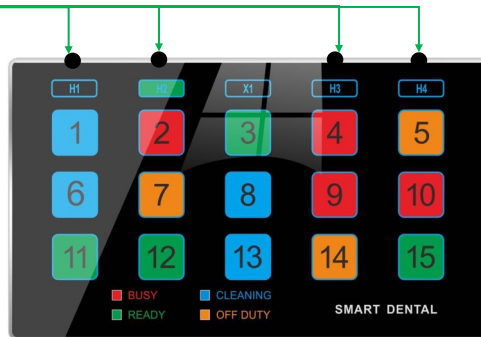

Smart G4 has designed a system that is customized to fit small to large dental clinic sizes adding maximum efficiency and technological look and feel to the clinic.

Such system would help not only the dentist, but also the administration, nurses and hygienist as well as lab and x-ray to have more efficient and active flow on demand within their dental clinic workspace.

SYSTEM COMPONENTS CLINIC and HYGIENIST

Clinic Number

Ready Means: Next Patient can Enter

Busy Means: Dr. with patient

Preparing Means: cleaning for next Patient

Off duty Means: That clinic not serving

Status Signage Outside Each clinic Door

Status Signage Inside Each clinic , Admin, Receptionist ++

This display panel has multicolor to display status for up to 4 Hygienists, 1 X-ray, and 15

Status Change Panel for Hygienist

5 Status: Ready, Busy, Cleaning, Waiting Dr. (Blinking), and off Duty

Status Change Panel for Clinic Nurse

4 Status: Ready, Busy, Cleaning, and off Duty

SYSTEM COMPONENTS X-RAY and STAFF/TOILET

Staff Change Room or Toilet

Occupied Means: Somebody inside

Vacant Means: Any staff may use