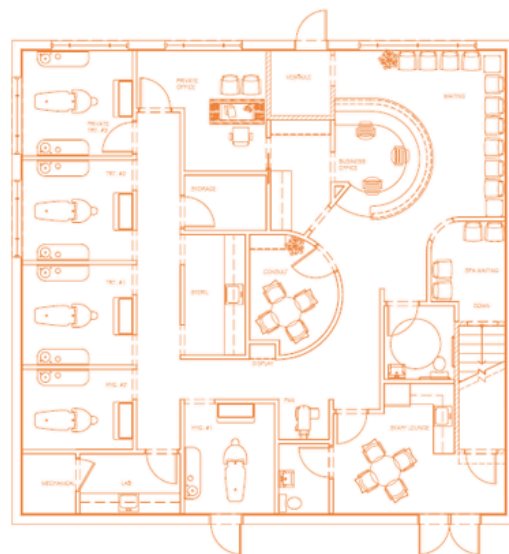

Smart Dental

Clinic System by
Smart G4 Controls

2019

R.1

Why Smart Dental Clinic System?

Dental Clinics in western world mainly vary in size, number of doctors and number of chairs.

Mostly, a single dentist would be able to serve as many as 15 chairs provided he has the efficient work flow on demand system.

Smart G4 has designed a system that is customized to fit small to large dental clinic sizes adding maximum efficiency and technological look and feel to the clinic.

Such system would help not only the dentist, but also the administration, nurses and hygienist as well as lab and x-ray to have more efficient and active flow on demand within their dental clinic workspace.

SYSTEM COMPONENTS CLINIC and HYGIENIST

Clinic Number

Ready Means: Next Patient can Enter

Busy Means: Dr. with patient

Preparing Means: cleaning for next Patient

Off duty Means: That clinic not serving

Status Signage Outside Each clinic Door