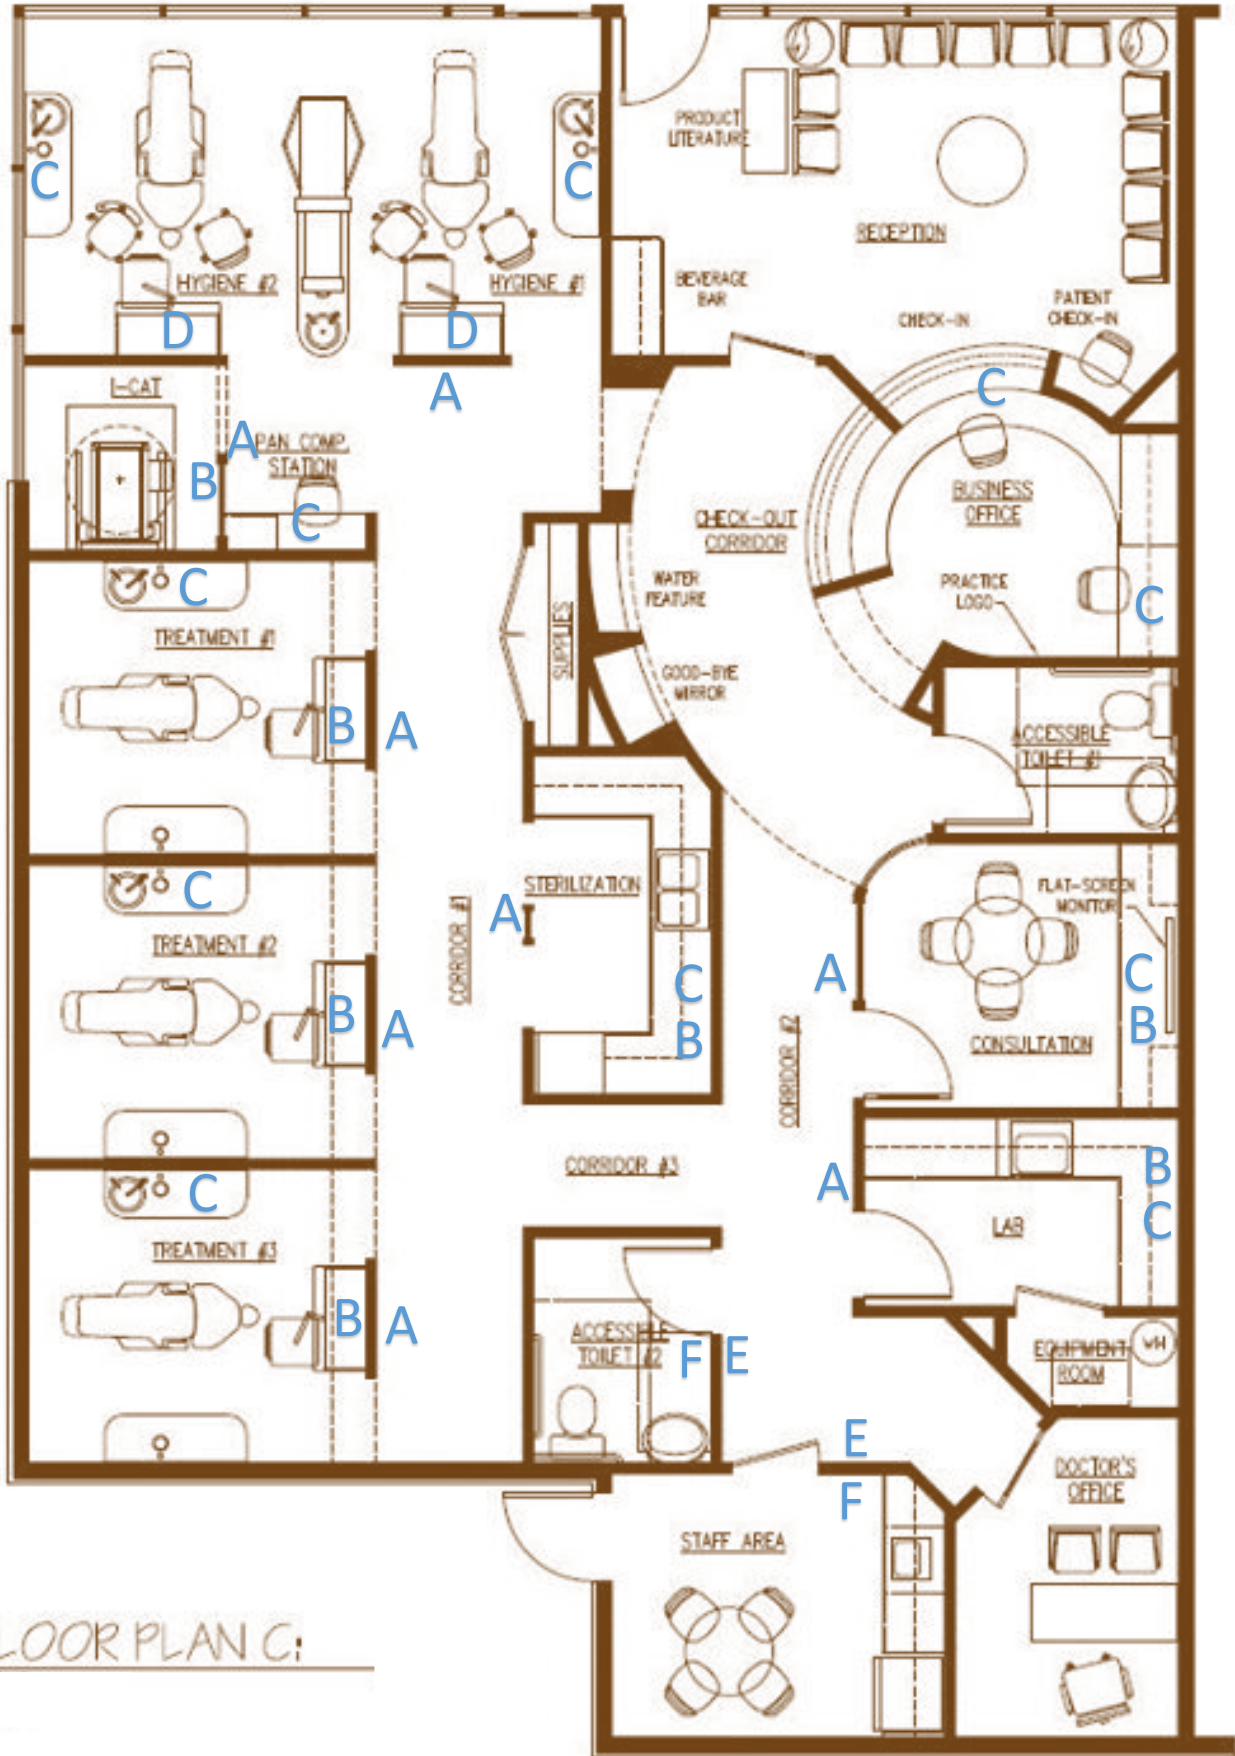

Status Change Panel for Clinic Nurse

4 Status: Ready, Busy, Cleaning, and off Duty

SYSTEM COMPONENTS X-RAY and STAFF/TOILET

Staff Change Room or Toilet

Occupied Means: Somebody inside

Vacant Means: Any staff may use

Status Signage Outside Toilet/Changing/Staff Door

Status Signage Inside X-RAY Area

This display panel has multicolor to display status for up to 4 Hygienists, 1 X-ray, and 15 Dentist Clinics

Status Change Panel for Hygienist

5 Status: Ready, Busy, Cleaning, Waiting Dr. (Blinking), and off Duty

Status Change Panel for Staff Area

2 Status: Occupied and Vacant

SYSTEM COMPONENTS DISTRIBUTION EXAMPLE

FLOOR PLAN C:

www.smartG4control.co