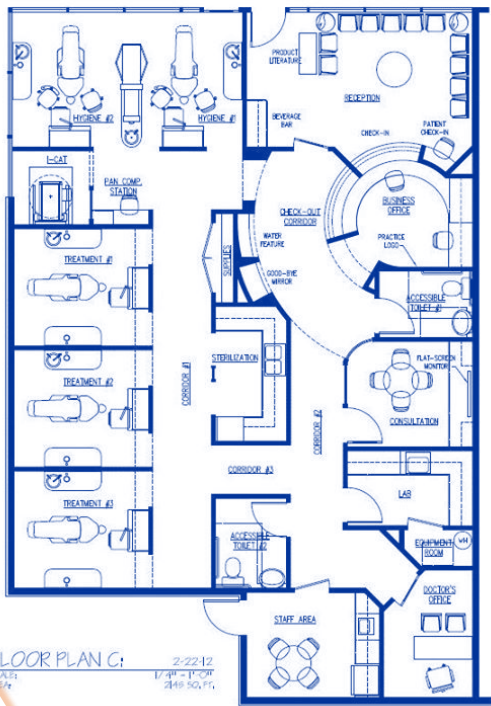

Smart Dental

Clinic System by
Smart G4 Controls

2019

R.1

Why Smart Dental Clinic System?

Dental Clinics in western world mainly vary in size, number of doctors and number of chairs.

Mostly, a single dentist would be able to serve as many as 15 chairs provided he has the efficient work flow on demand system.

Smart G4 has designed a system that is customized to fit small to large dental clinic sizes adding maximum efficiency and technological look and feel to the clinic.

Such system would help not only the dentist, but also the administration, nurses and hygienist as well as lab and x-ray to have more efficient and active flow on demand within their dental clinic workspace.

SYSTEM COMPONENTS CLINIC and HYGIENIST

Clinic Number

Ready Means: Next Patient can Enter

Busy Means: Dr. with patient

Preparing Means: cleaning for next Patient

Off duty Means: That clinic not serving

Status Signage Outside Each clinic Door

Status Change Panel for Clinic Nurse

4 Status: Ready, Busy, Cleaning, and off Duty

SYSTEM COMPONENTS X-RAY and STAFF/TOILET

Staff Change Room or Toilet

Occupied Means: Somebody inside

Vacant Means: Any staff may use