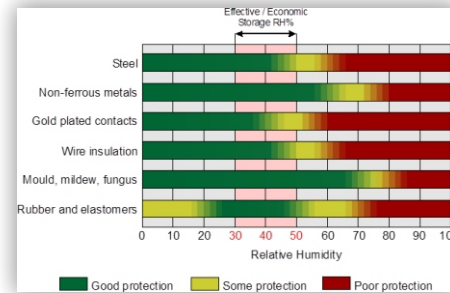

Smart G4 Pharmacy Chain (Add On Solutions)
Monitoring - Analyzing - Controlling - Saving - Visualizing

Smart G4 adds Value to Pharmacy by Adding Smartness

Smart Space Saving Storage System
Vertical and Horizontal Roto Storage

Humidity and Temperature Monitoring
Monitoring and Alert based on Needed
Set points limits

Unbalanced Phase Electricity Alert & Cut off
Monitor Phases and Get Alerts on usage
Balancing, and electric current cut off