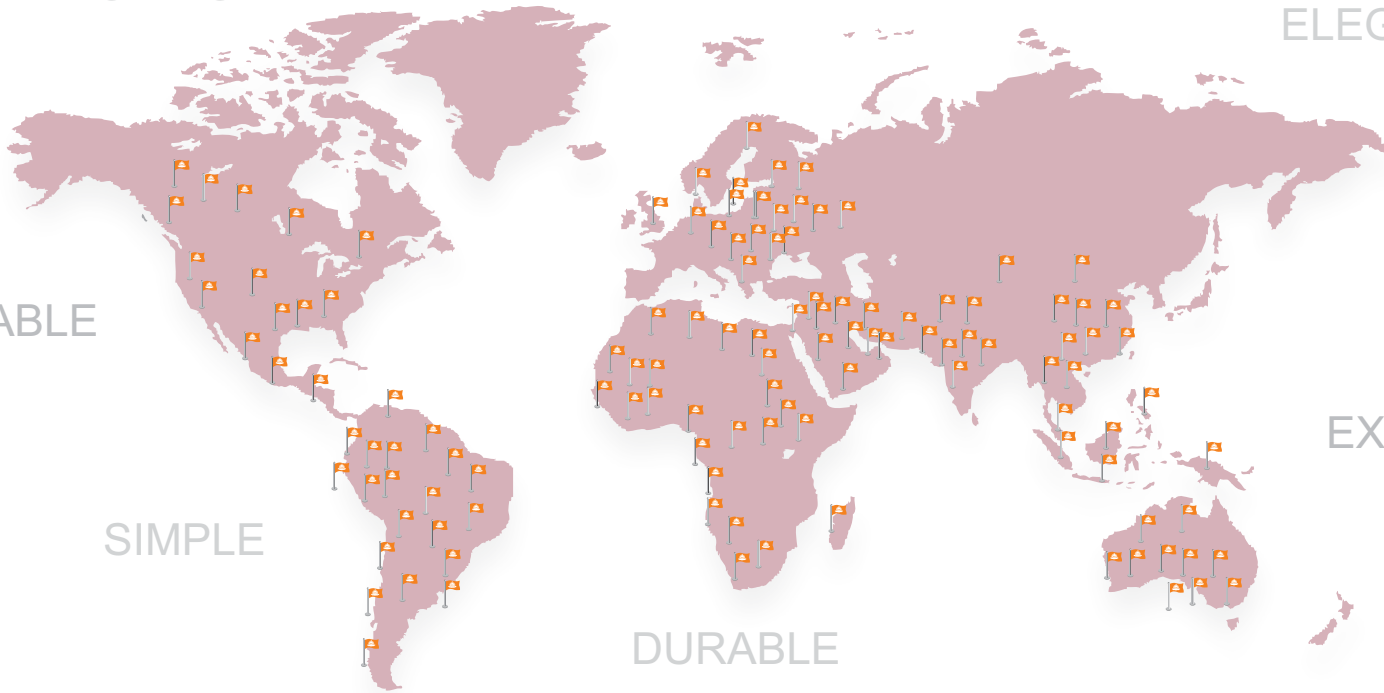

Pharmacy Security Solutions

CUTTING EDGE

ELEGANT

AFFORDABLE

EXPANDABLE

SIMPLE

DURABLE

SMART

www.smartg4.com

SMART Group Americas

Sweden | Nigeria | Canada | Hong Kong | Italy | Dubai