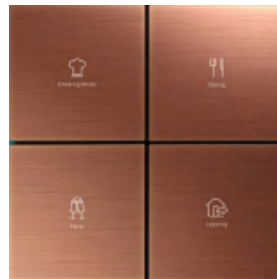

## Switch Panels

---

Frameless

Blush Gold

Wheat