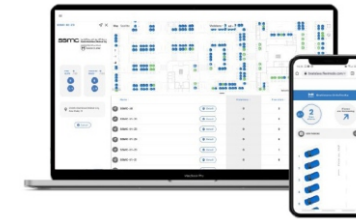

## Smart Management Software

- View Usage of Park Assets
- Enjoy Maintenance Efficiencies
- Improve Public Safety
- Expand Existing Staff Capabilities
- Manage and Divert energy
- Schedule events and live shows
- Upgrade smart Park quiz features
- Enhance Park Dynamic structures
- Manage Garbage Disposal and More ..