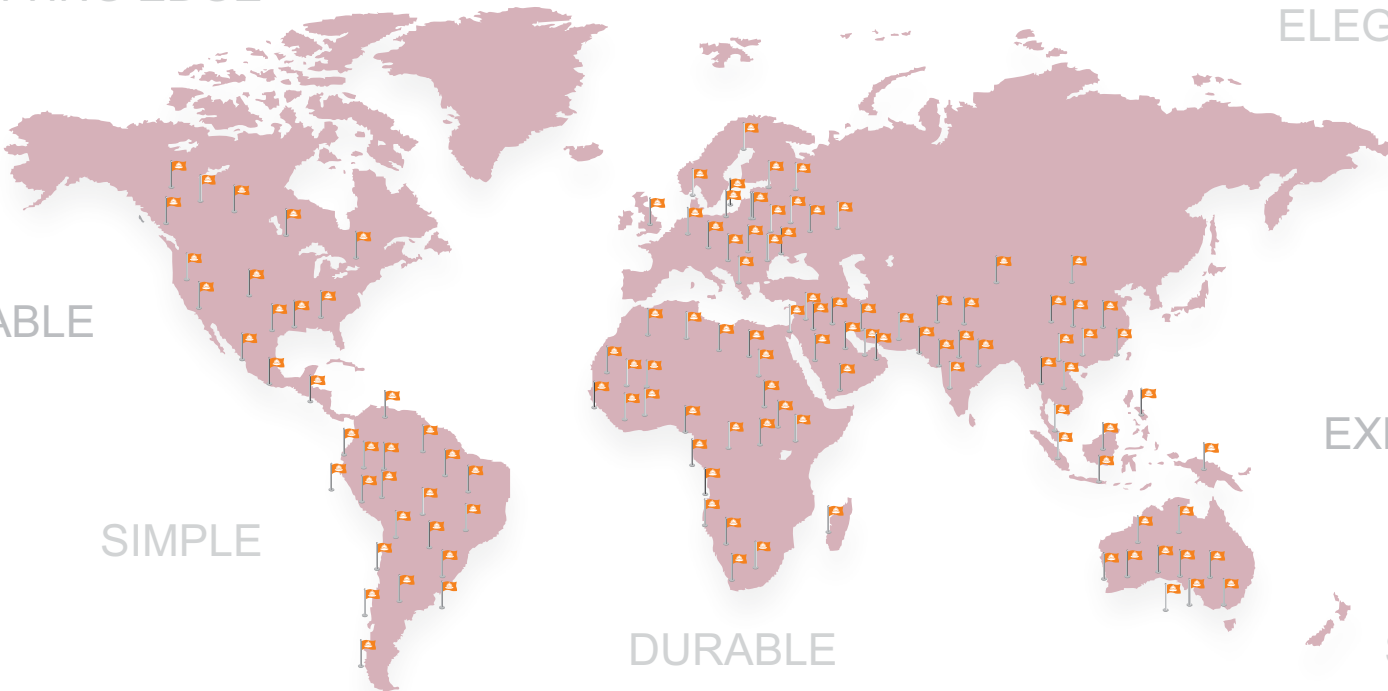

CUTTING EDGE

ELEGANT

AFFORDABLE

EXPANDABLE

SIMPLE

DURABLE

SMART

Smart Parks  
[www.smartg4.com](http://www.smartg4.com)

SMART Group Americas

Sweden | Nigeria | Canada | Hong Kong | Italy | Dubai