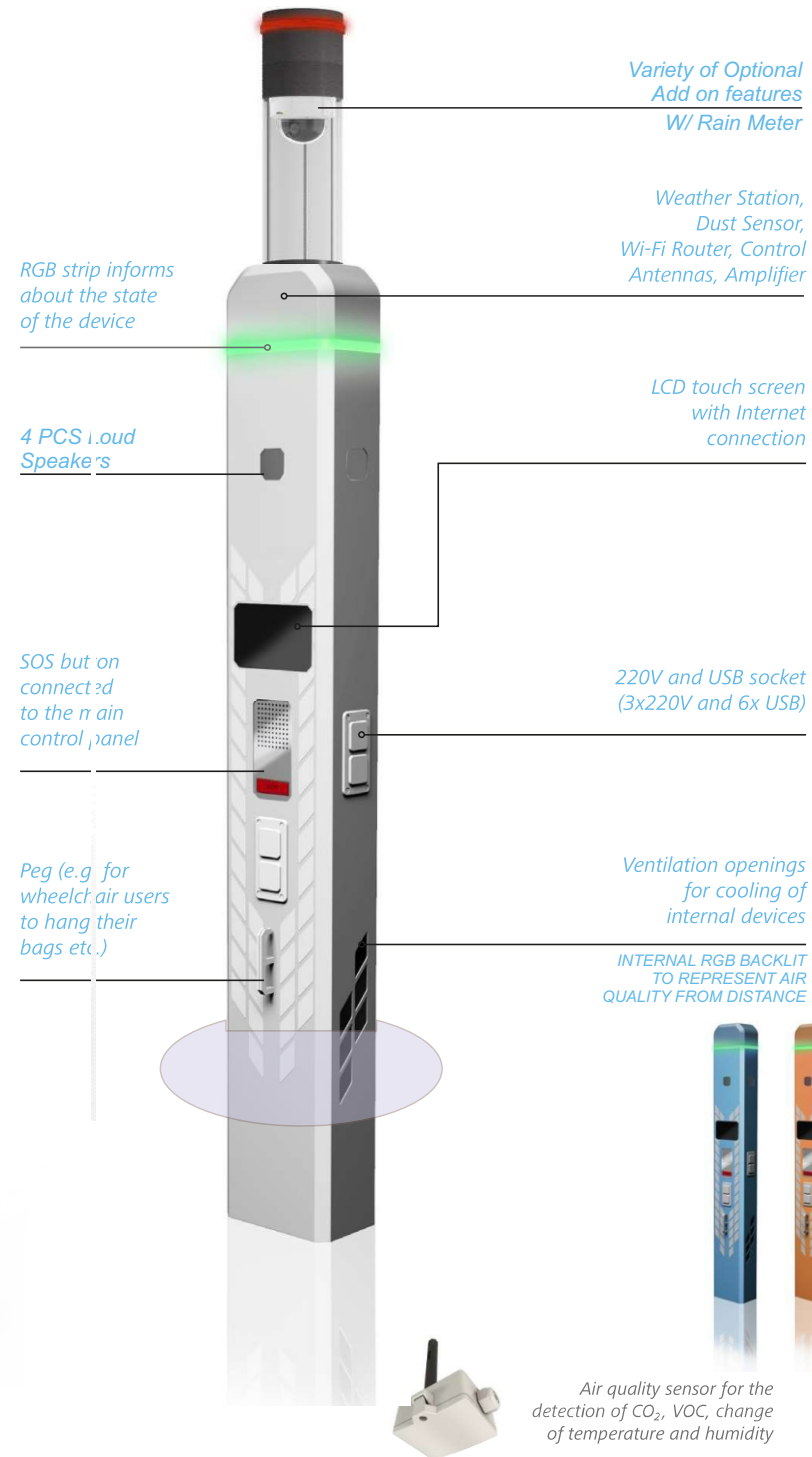

Smart Poles

- Wifi Hotspot
- Emergency Call
- Muster Point
- CCTV Security
- Electricity Charging Points
- Weather Station
- Air Quality Monitoring
- Fire Detection (Deferential)
- NFC & Label Land Mark wayfinding
- Evacuation Announcer
- Lost and Found Reporting
- Park Upcoming Events Display
- Vandal and Shock Alarm

1. Add Ons:
2. Smart-Museum features
   - AI Monitor and Recognition
   - Lit-Arrows to Next Event location
   - Solar Charging & Smart Charging
   - Seating Assembly
   - Smart Umbrella
   - Park - App Integration
   - Other Add Ons Per location Need
   - Complete Smart Management Software