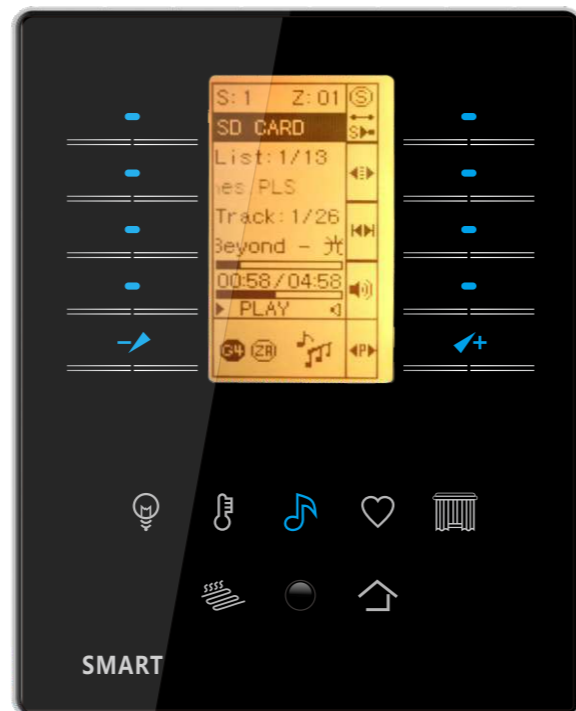

2017

PACKAGES

APARTMENT - VILLA - OFFICE

Apartment Package

Add Technology to your everyday life
Stand out
 be different

- Energy Control
- Scheduling
- Moods
 - Welcome
 - Dining
 - Relax
 - Study
 - Good Night
 - Away
- Temperature
- Convenience
- Comfort
- Media Control
- Wifi and 3G Control

- Scheduling
- Door Lock Release
- LED Strip On/Off
- Lights Control
- Blue Ray Control
- Touch Wall Panel
- Toilet Motion Light
- Set Top Box Control
- Air Conditioning Control
- TV Control
- Moods
- Apple Tv Control
- Curtain / Drape Control
- Hand Held Remote Control
- Control over Wifi / 3G/ 4G