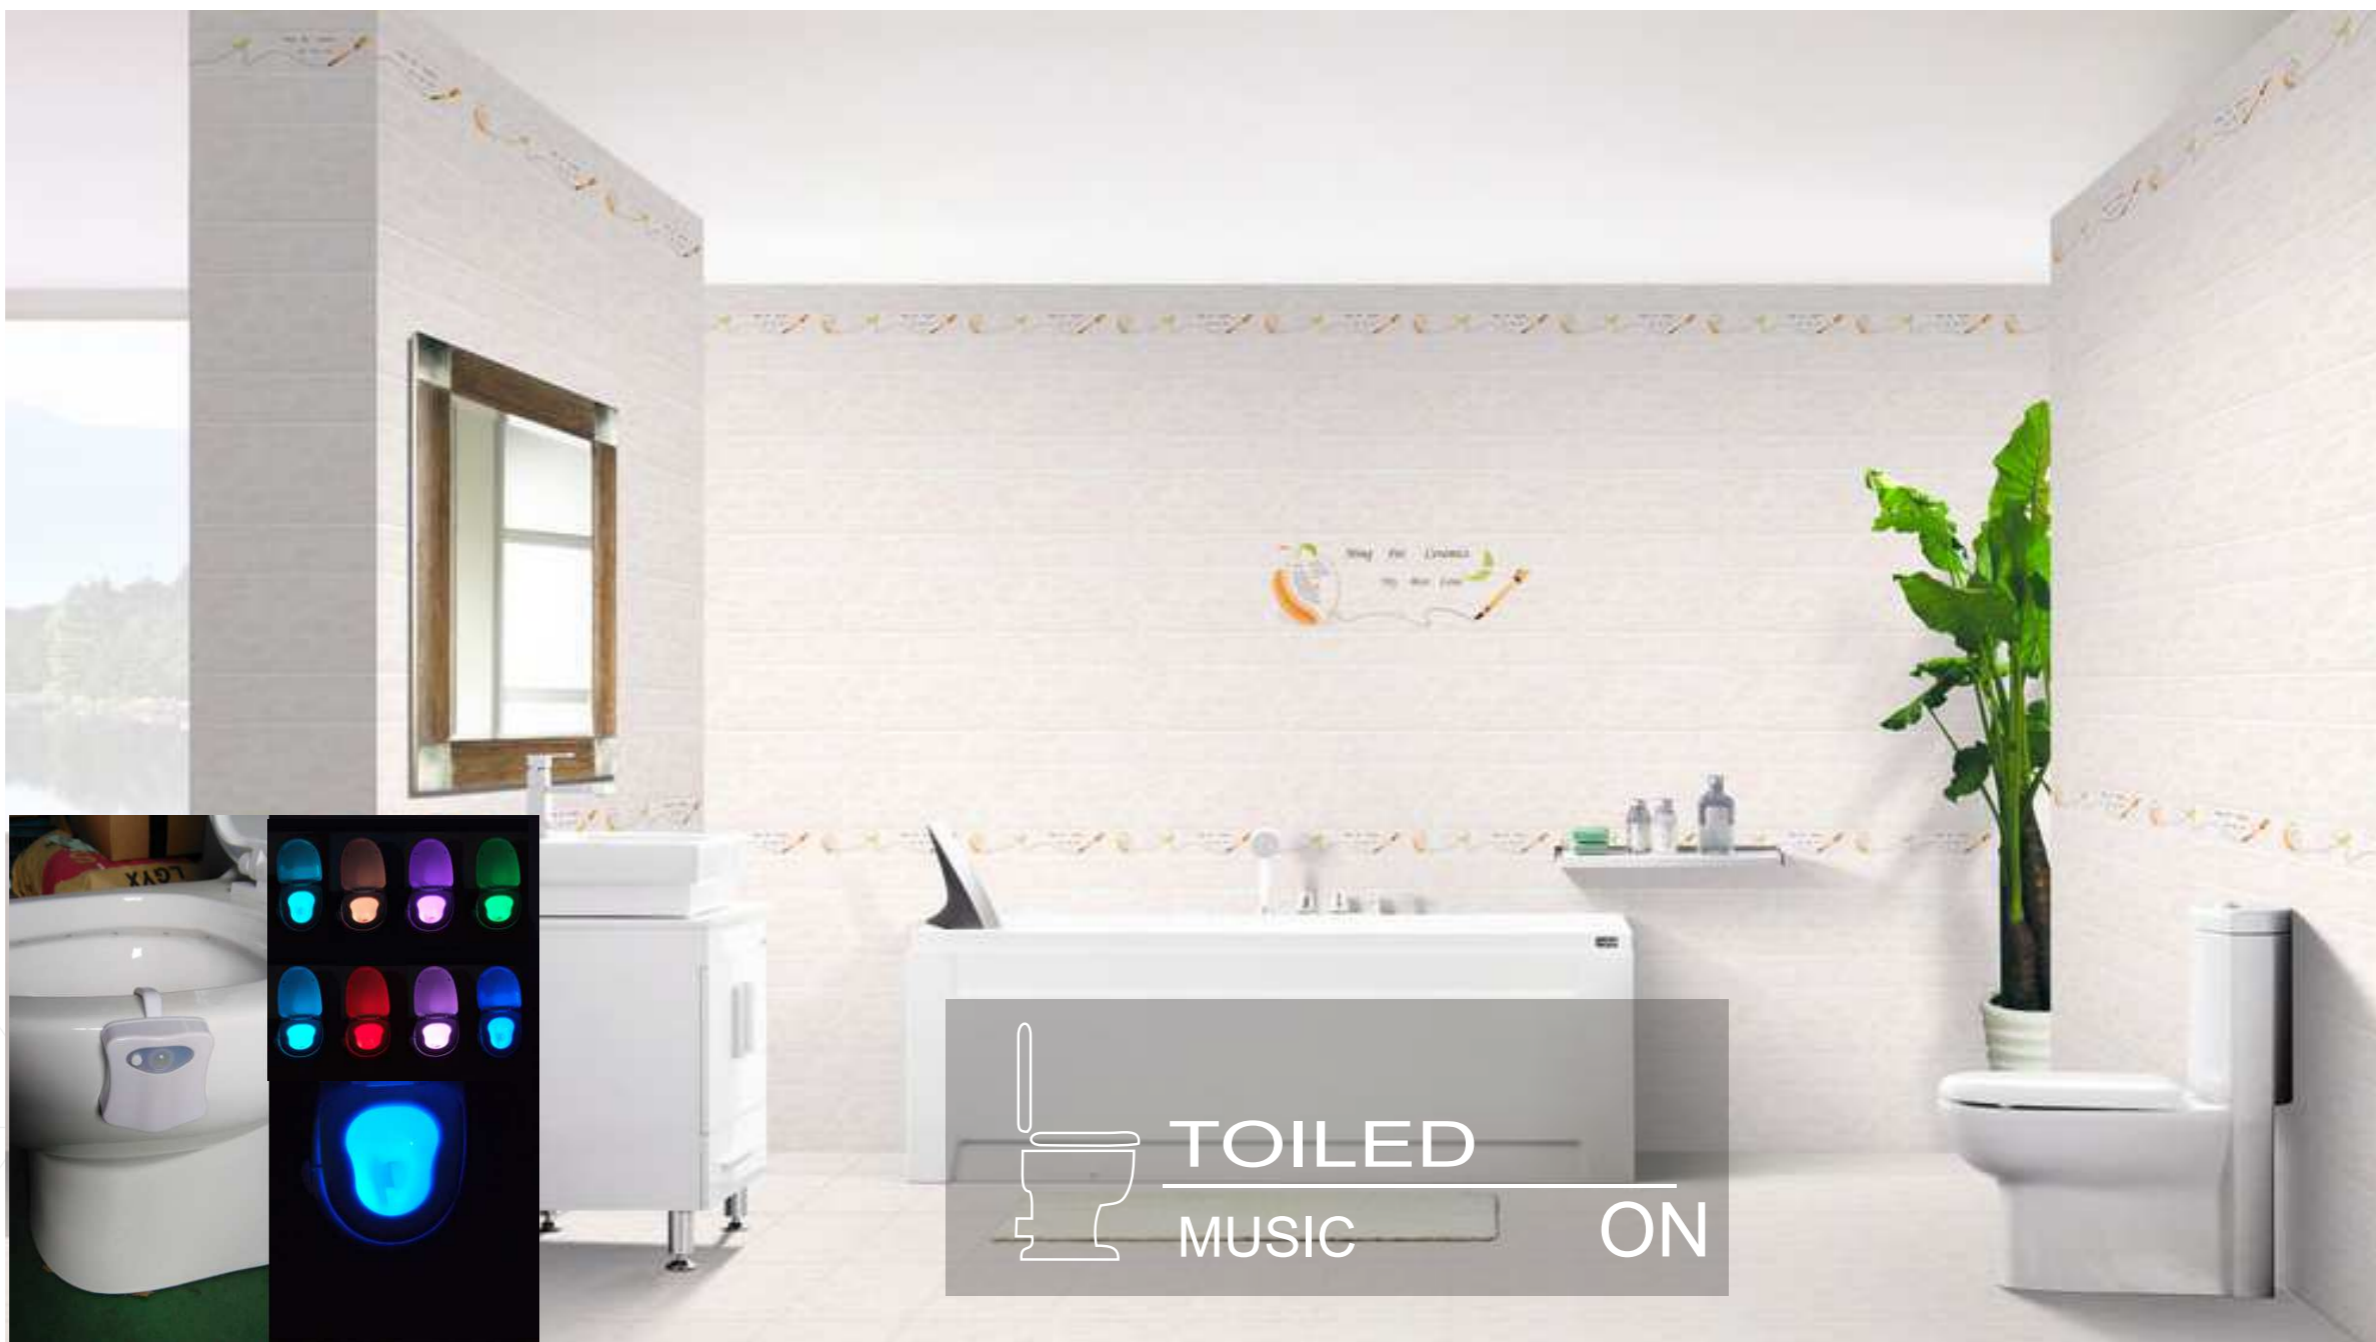

TOILED CONTROL

MOTION
LUX
COLOR
ILLUMINATION

Toilet LED Color: Only lights up if toilet is dark, Colorful, Motion activated, easy, elegant, colorful...

PRODUCTS

ESR 16p

"16 Relays with Que, Sequence and Switch over Functions"