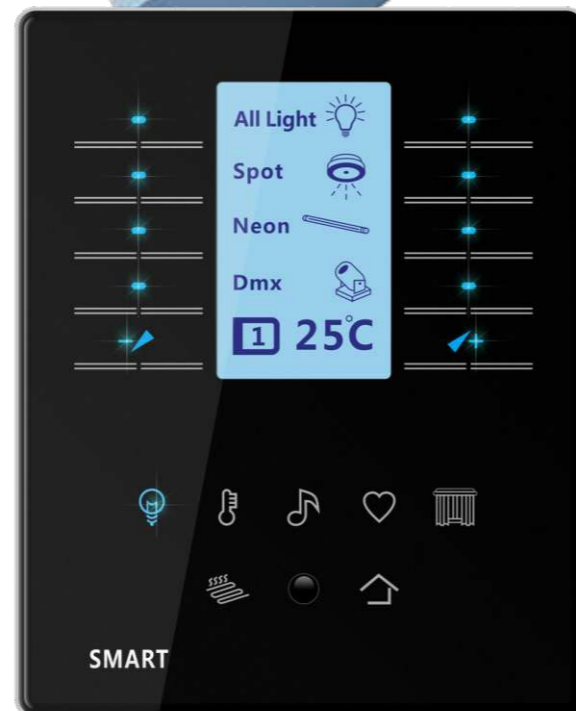

- Scheduling
- Door Lock Release
- LED Strip On/Off
- Lights Control
- Blue Ray Control
- Touch Wall Panel
- Toilet Motion Light
- Set Top Box Control
- Air Conditioning Control
- TV Control
- Moods
- Apple Tv Control
- Curtain / Drape Control
- Hand Held Remote Control
- Control over Wifi / 3G/ 4G

- Scheduling
- LED Strip On/Off
- Lights Control
- Blue Ray Control
- Door Lock Release
- Touch Wall Panel
- Set Top Box Control
- Music / Audio
- Air Conditioning Control
- Moods
- Control over Wifi / 3G/ 4G
- Toilet Motion Light
- Gate and Garage
- TV Control
- Apple Tv Control
- Curtain / Drrape Control
- Hand Held Remote Control

- Projector
- Projector Screen
- Toilet Motion Light
- Scheduling
- Moods
- TV Control
- Door Lock Release
- Touch Wall Panel
- Apple Tv Control
- LED Strip On/Off
- Air Conditioning Control
- Curtain / Drape Control
- Lights Control
- Set Top Box Control
- Hand Held Remote Control
- Blue Ray Control
- Control over Wifi / 3G/ 4G