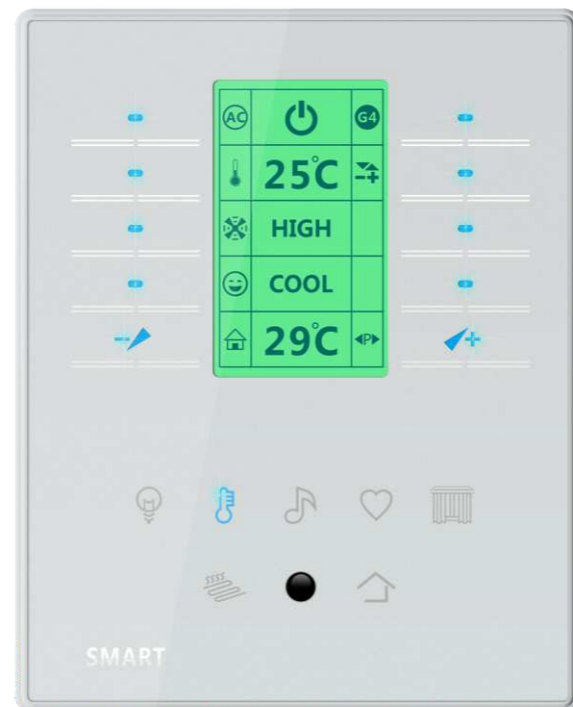

- Scheduling
- Door Lock Release
- LED Strip On/Off
- Lights Control
- Blue Ray Control
- Touch Wall Panel
- Toilet Motion Light
- Set Top Box Control
- Air Conditioning Control
- TV Control
- Moods
- Apple Tv Control
- Curtain / Drape Control
- Hand Held Remote Control
- Control over Wifi / 3G/ 4G

- Scheduling
- LED Strip On/Off
- Lights Control
- Blue Ray Control
- Door Lock Release
- Touch Wall Panel
- Set Top Box Control
- Music / Audio
- Air Conditioning Control
- Moods
- Control over Wifi / 3G/ 4G
- Toilet Motion Light
- Gate and Garage
- TV Control
- Apple Tv Control
- Curtain / Drrape Control
- Hand Held Remote Control