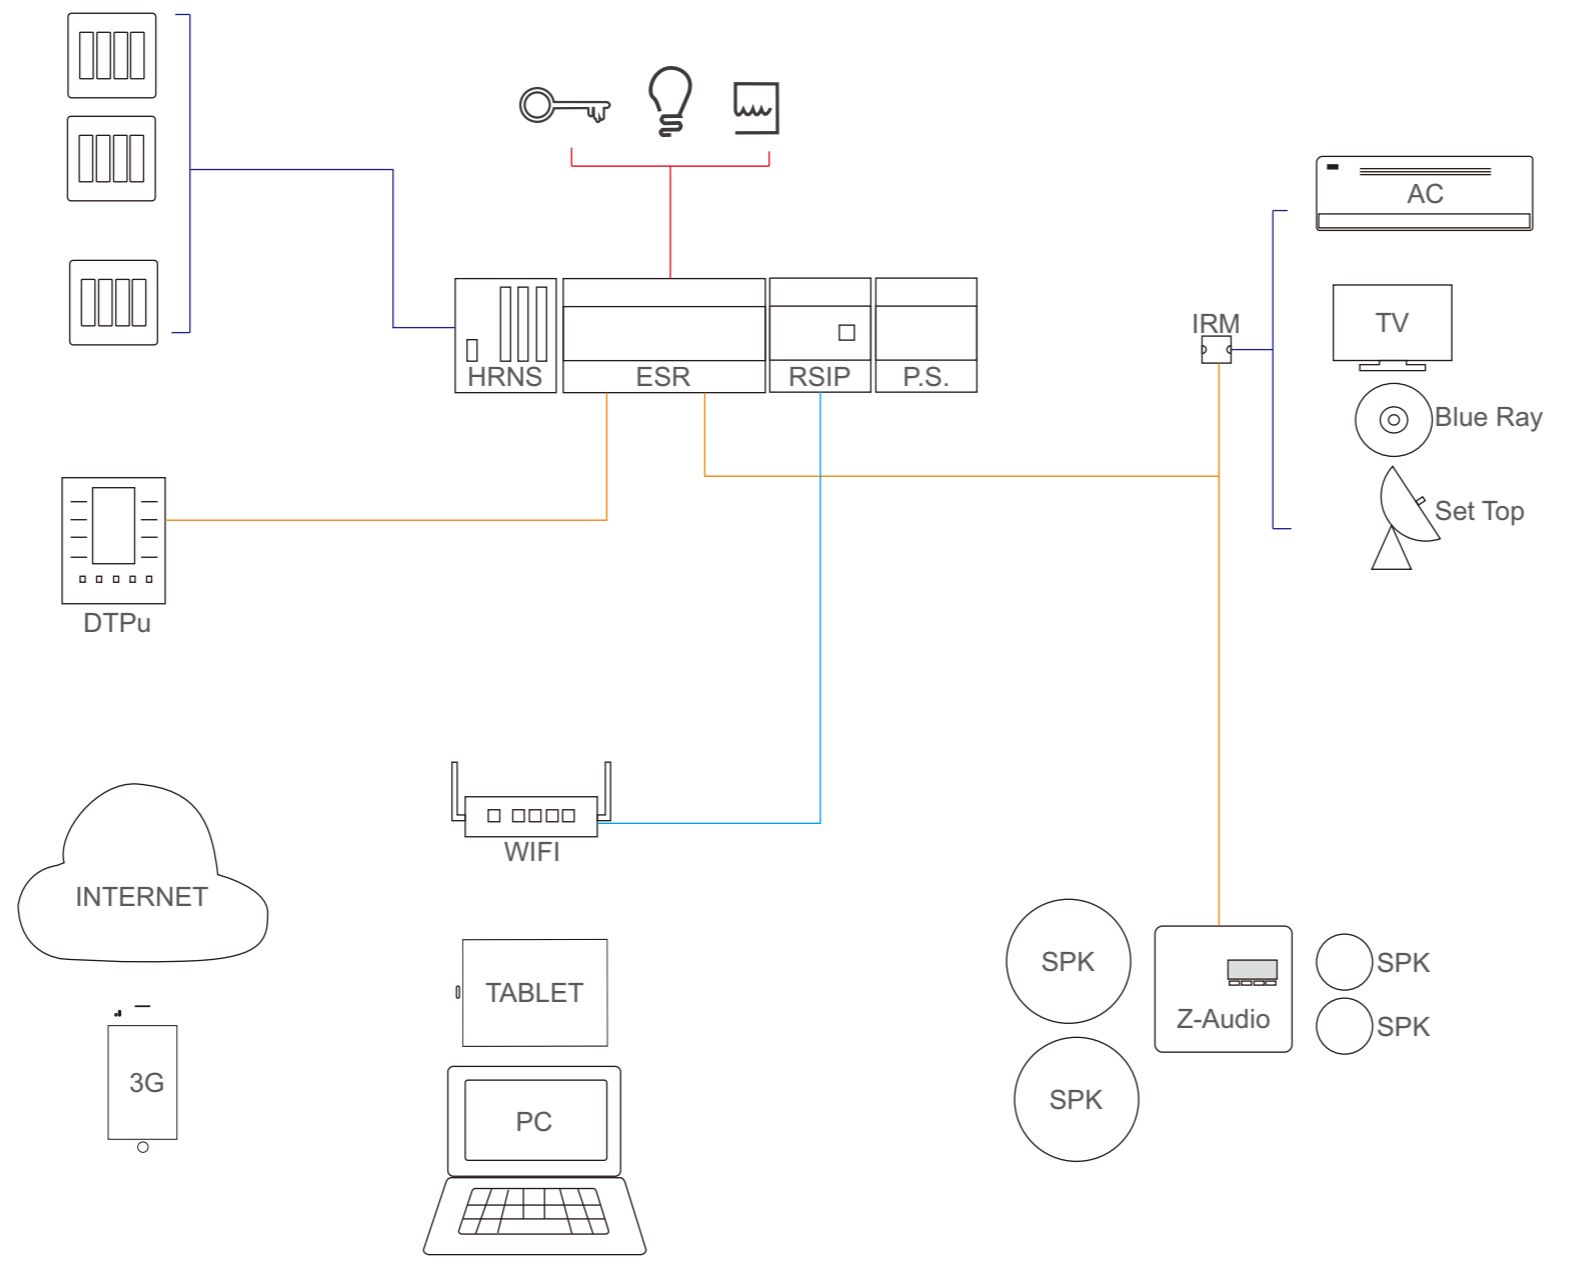

MAIN
+

Occupancy Motion Sensor for Energy and Comfort
 Projection Screen and Projector controls

USD \$595

Price Conditions:
 Minimum 75 Packages
 Price is X-works Factory CN

DIAGRAM EXAMPLE

Simple Wiring
CAT5 Cable
Pre Programmed
Easy App
Techno-DIY
Durable