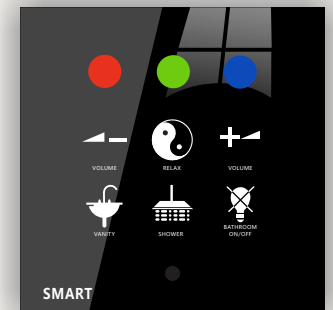

SB-4SBXS-WL / L

SB-4SBell-WL / L

SB-MIL5TBedside USB-WL/L

VERSATILITY

SB-Thermo6T-WL

Any color that you need

SB-MIL9T-WL

SB-Thermo6T-WL