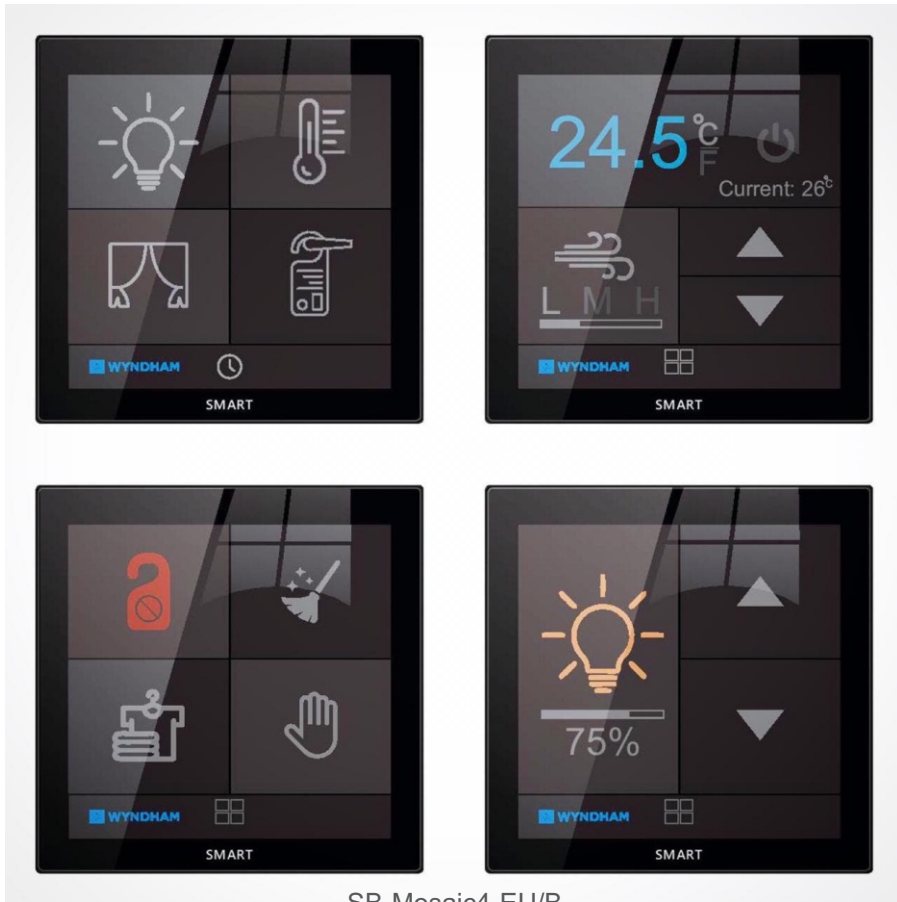

SB-Mosaic4-EU/B