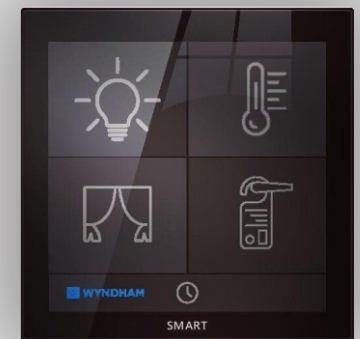

Mosaic Hotel Series G4

Mosaic Hotel comes ready with Android easy interface
it has UK back box size. and it has very simple user interface

Comes in the following colors:

- white
- Black
- Gold