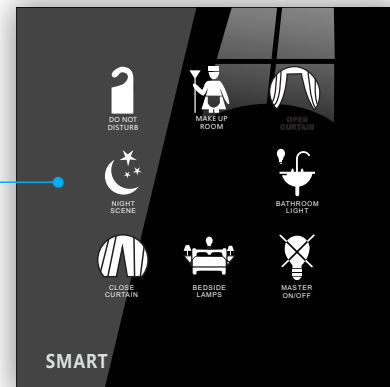

Expandable Glass Size

SB-Thermo6T-WL

SB-MIL9T-WL

Icons customizable

SB-MIL8T-WL

SB-MILBXS-WL
SB-MILBell2S-WL

The Elegant All Touch Mil Series

SB-4SBell-WL / P
SB-3SBXS-WL / P