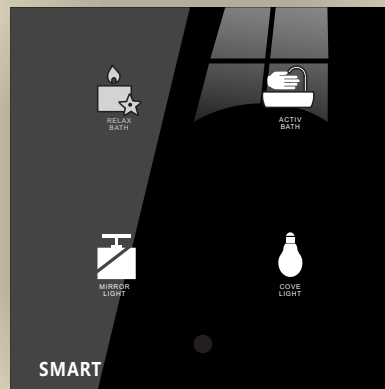

SB-MIL4T-WL