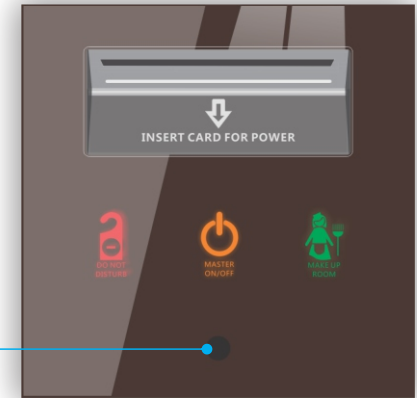

Mil Hotel Series G4

SB-MILSCARD-WL

Occupancy sensor

Expandable Glass Size