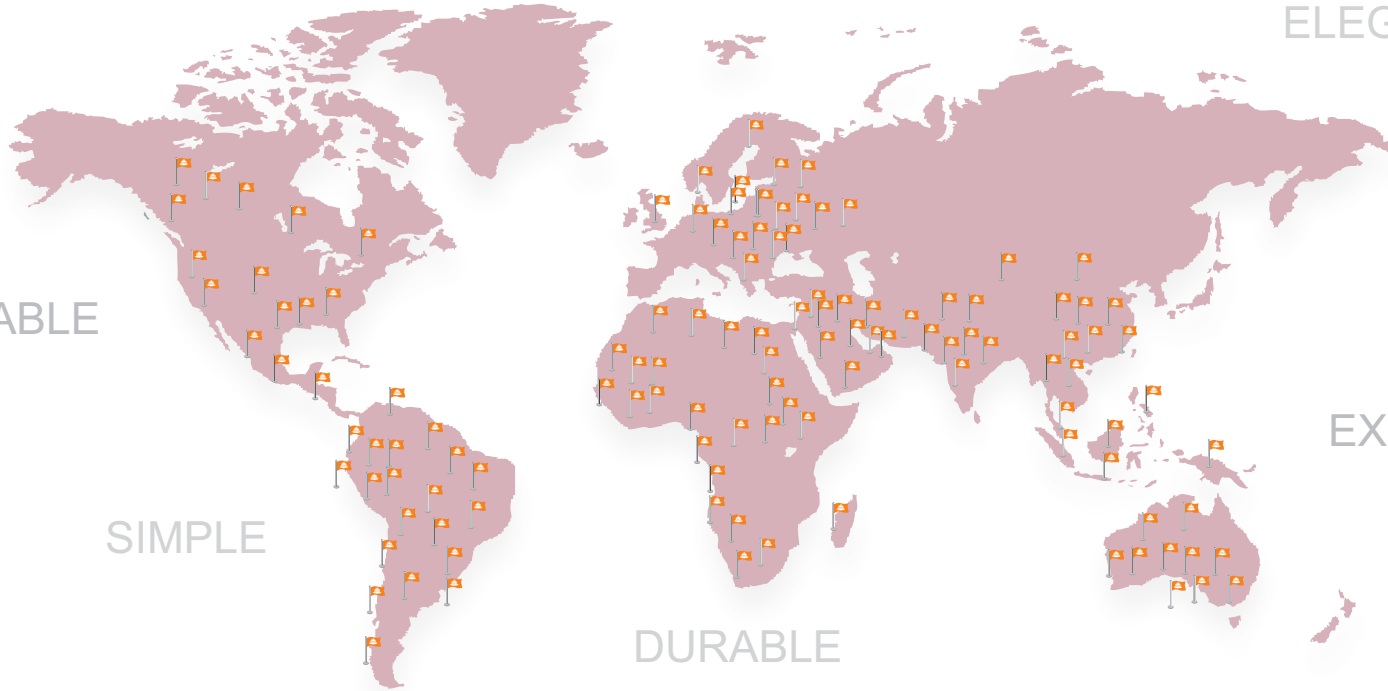

Note: can provide EZrent solution regardless if your unit has internet or not!

CUTTING EDGE

ELEGANT

AFFORDABLE

EXPANDABLE

SIMPLE

DURABLE

SMART

www.smartg4.com

SMART Group Americas

Sweden | Nigeria | Canada | Hong Kong | Italy | Dubai