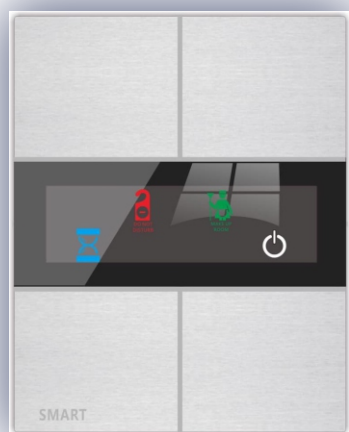

SB-Q4SBell-WL / P

SB-Q4T-UN

SB-Q4TFDP-UN

SB-Q10C-BB

Mosaic Hotel Series G4

SB-Mosaic4-EU

Mosaic Hotel comes ready with Android easy interface
it has UK back box size. and it has very simple user interface

Comes in the following colors: