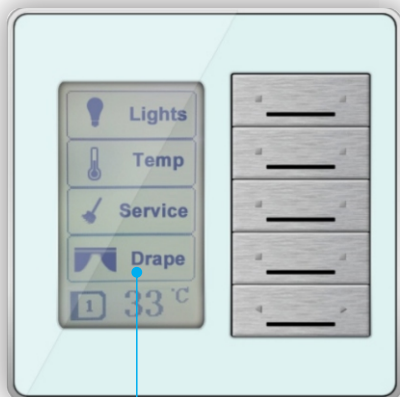

SB-DDPh-EU /W

Icons customizable