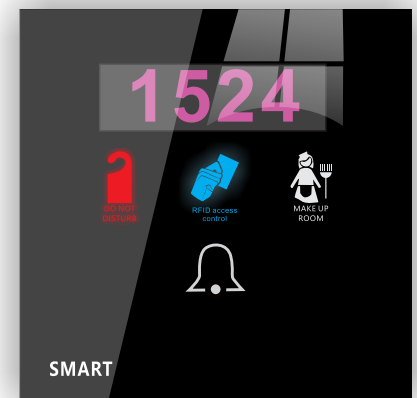

Expandable Glass Size

SB-Thermo6T-WL

SB-MIL9T-WL

Icons customizable

SB-MIL8T-WL

SB-MILBXS-WL
SB-MILBell2S-WL

The Elegant All Touch Mil Series

SB-4SBell-WL / P
SB-3SBXS-WL / P