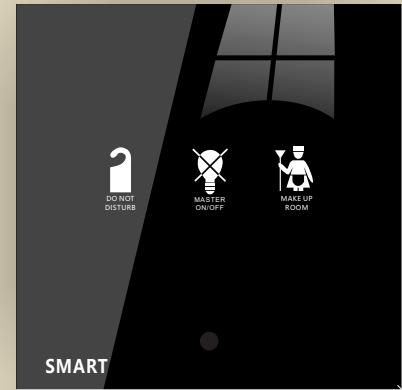

SB-MIL3T-WL