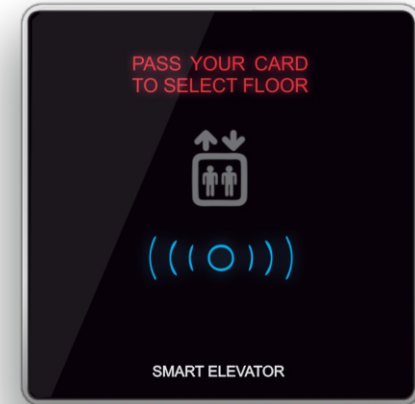

SS-H3SBioH-WL

Guest Room Access and activation

Gym, Pool, SPA.. Access

Housekeeping Access

Floor Access Control G4

Card/Tag System for Elevator Floor Access

SB-ElevXS-EU/B

- Valid Guest
- Valid Staff Class

SB-ElevXS-EU/G

Bio Hotel Elevator Floor Access

- Automatically Presses programed floor if no other floor is selected within 3 seconds (Option)

SS-BioH-Elev-WL

SS-BioX-WL

Bio Access for
Garage and Gates

Barrier
Door
Gate
Turnstile
Shutter
+