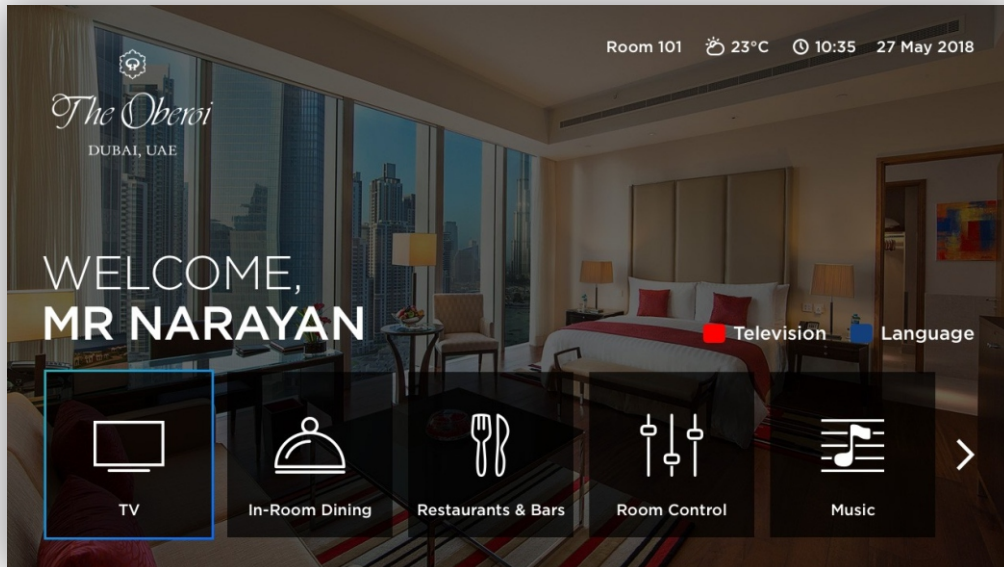

Access Entry System

- Valid Building Code
- Valid Access Point
- Valid Class and Time and Date

SS-GarageXS-EU

SB-XS-EU

SS-MFR-Card

Hotel IPTV Integrated Solution

Media Content
 PPV content
 On Screen Menu
 Room Control
 Room Service
 Hotel Outlets
 Information
 Reserve SPA
 Reserve a City Tour
 Special Offers
 and More..