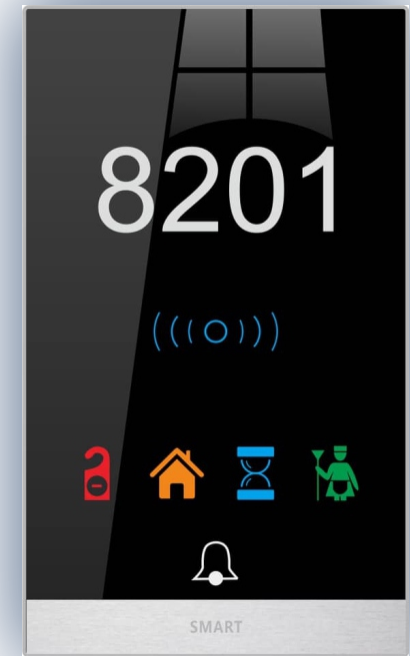

Q-Metalica Hotel Series G4

SB-Q4SBellXS-WL / P