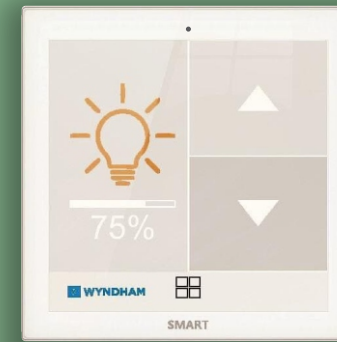

SB-Mosaic4-EU/W