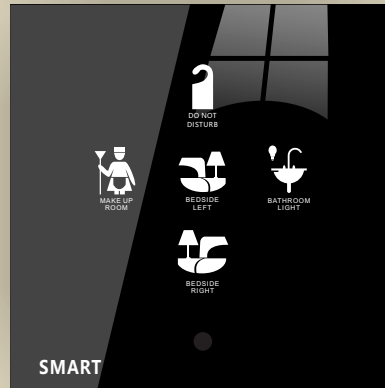

SB-MIL5T-WL