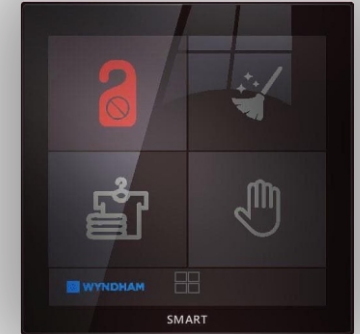

SB-Q4SBell-WL / P

SB-Q4T-UN

SB-Q4TFDP-UN

SB-Q10C-BB

Mosaic Hotel Series G4

SB-Mosaic4-EU

Mosaic Hotel comes ready with Android easy interface
it has UK back box size. and it has very simple user interface

Comes in the following colors: