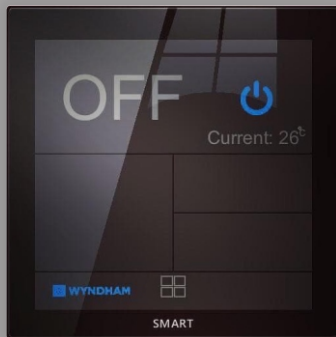

SB-Mosaic4-EU/W