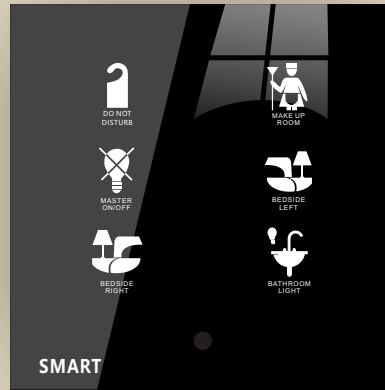

Expandable Glass Size

SB-Thermo6T-WL

SB-MIL9T-WL

Icons customizable

SB-MIL8T-WL

SB-MILBXS-WL
SB-MILBell2S-WL

The Elegant All Touch Mil Series

SB-4SBell-WL / P
SB-3SBXS-WL / P