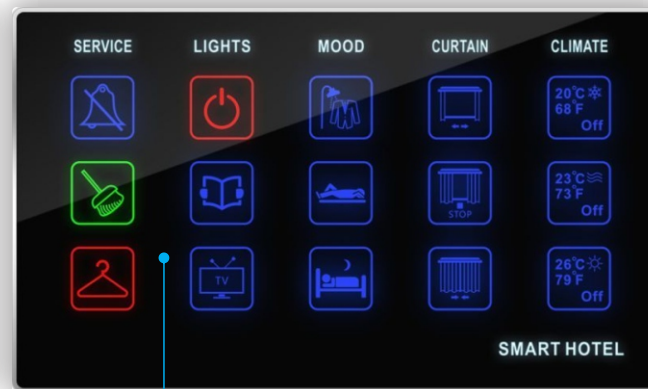

SB-HotelSd-UN

Icons customizable