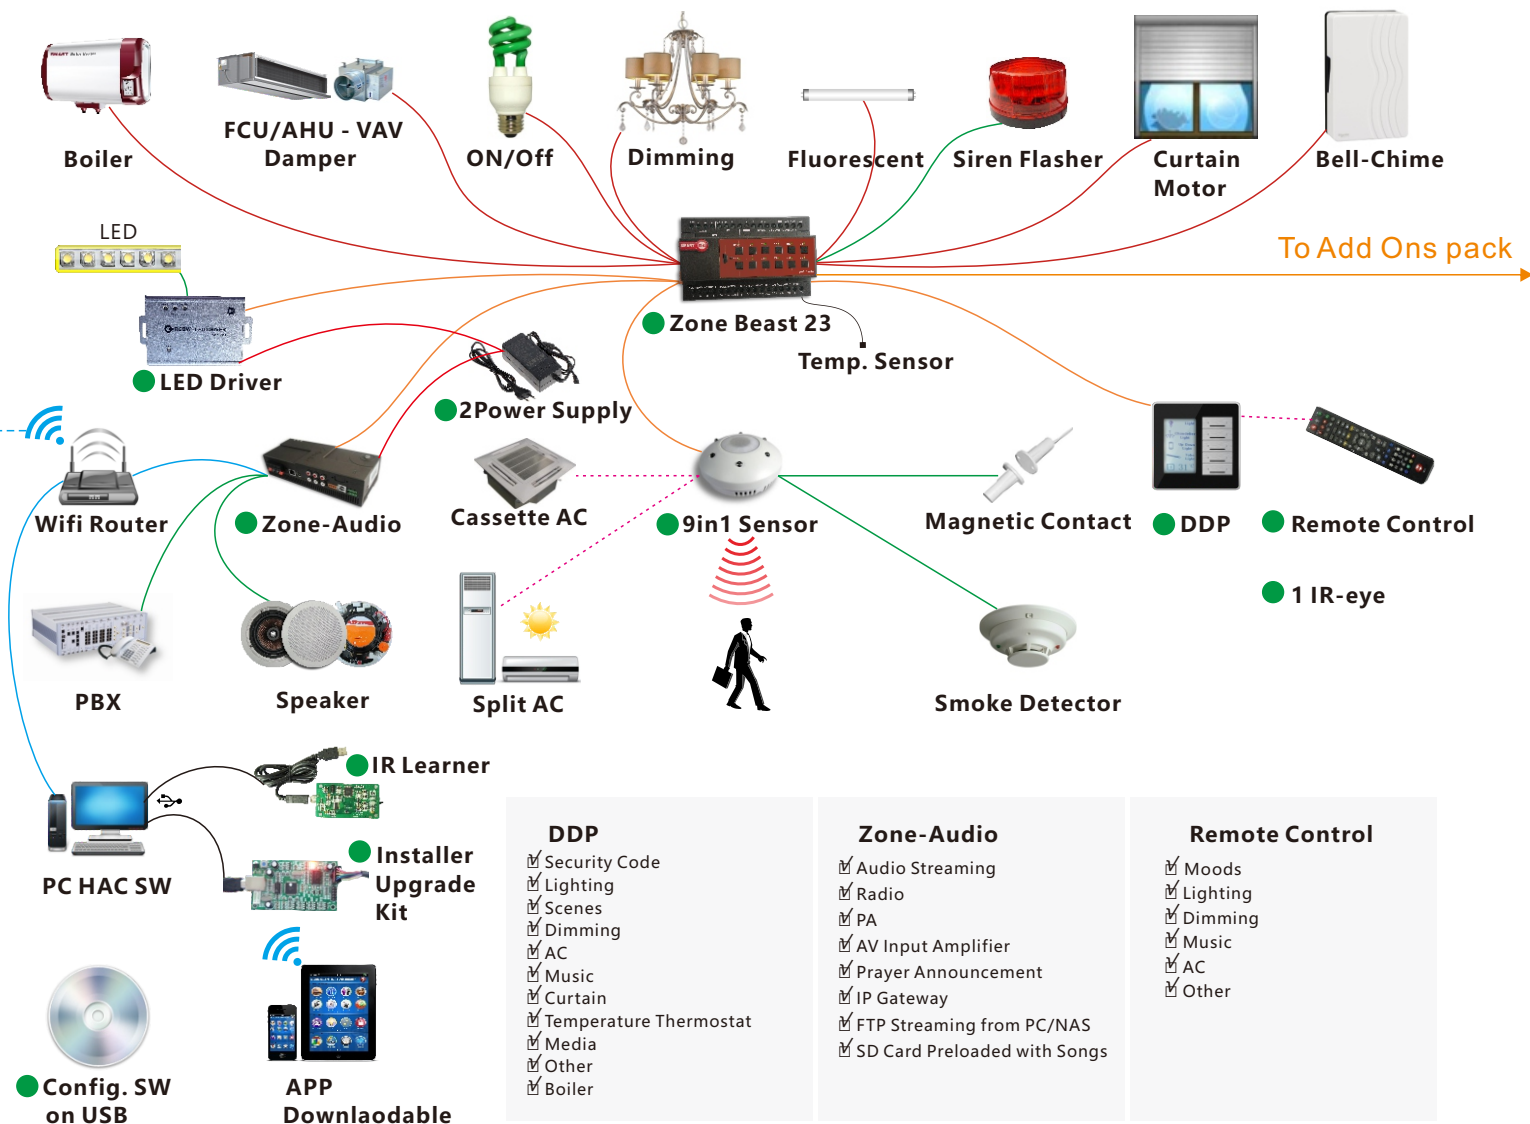

Self-Learning Educational Kit Updated 2021

Shipped By Client or Hand Carry

SMARTHOME
GROUP
Smarthome for everyone

Included in the package:

- Zone Beast 23
- Smart Dynamic Display Panel (DDP)
- Zone Audio 2 + Zone Audio Power Supply
- Simp lified Hand Held IR Remote Control
- 9 in 1 Multifunction Sensor
- IR Learner
- Config. SW on USB
- ED Driver + LED Driver Power Supply
- Installer Upgrade Kit
- 1 IR-Eye

Zone Beast

- ☑ 3ch Dimming
- ☑ Curtain Switch Over Realsy
- ☑ 9ch Lighting & Relays
- ☑ 1 16amp Heavy Boiler(Water Heater)
- ☑ HVAC Controller(With 3 Fan Speed)
- ☑ Temperature Sensor
- ☑ 0-10V Ballast Controller(Dimmer)
- ☑ 3 Fan Speed Controller

- Gladiator (Rmax-16)
- Harness
- IR Macro
- RSIP3
- Mini-Hornet
- IPG

Gladiator / Rmax16

- ✓ Flexible 16 Channels 10A Each
 - use as HVAC + Lighting or Curtain
 - Use as Lights and Curtain
 - Use as Curtain and Floor heating
 - Flexible usage
- ✓ up to 2 Temperature Sensors
- ✓ up to 2 0-10V Ballast or (Damper control)
- 29 Dry Contact Inputs

CABLES

- AC Power
- LAN
- S-Bus
- Control
- Wifi
- Wireless IR

Mini Hornet

- ✓ 3 Relays Flexible 5A each
- Flexible 3 relay usage
- 1 Curtain
- 3 Lighting
- Floor heating
- Mix of the above
- ✓ Occupancy Built in
- ✓ Temperature Thermostat
- ✓ IR Out for AC and Media
- ✓ IR Input
- ✓ simple Logic