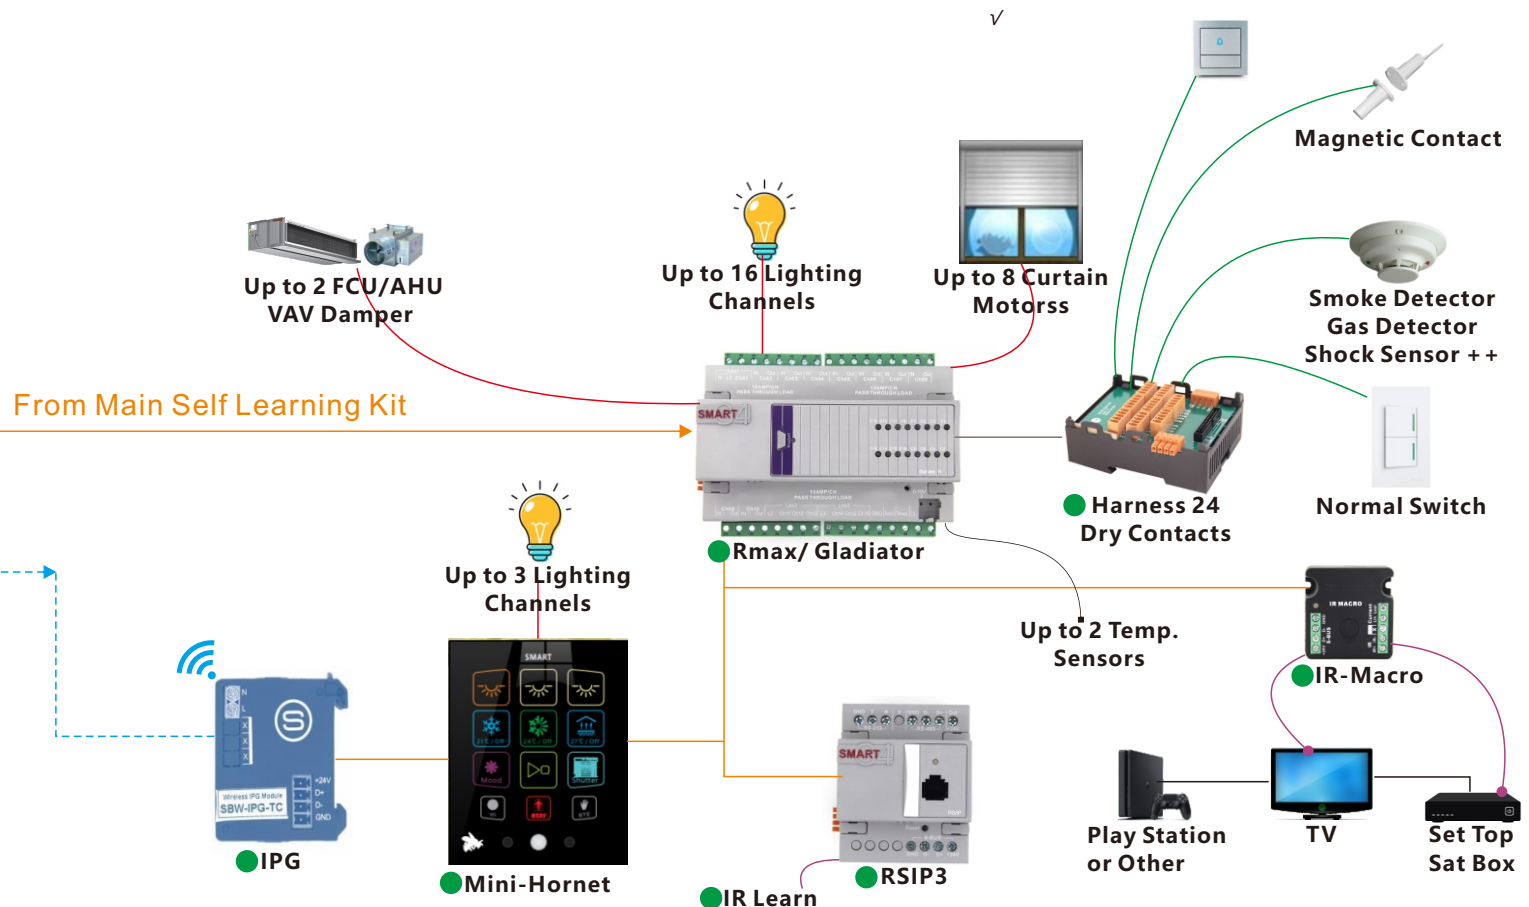

Self-Learning Educational Kit Updated 2021

Shipped By Client or Hand Carry

SMARTHOME
GROUP
Smarthome for everyone

Included in the package:

- Zone Beast 23
- Smart Dynamic Display Panel (DDP)
- Zone Audio 2 + Zone Audio Power Supply
- Simp lified Hand Held IR Remote Control
- 9 in 1 Multifunction Sensor
- IR Learner
- Config. SW on USB
- ED Driver + LED Driver Power Supply
- Installer Upgrade Kit
- 1 IR-Eye

CABLES	
	AC Power
	LAN
	S-Bus
	Control
	Wifi
	Wireless IR

New 2021 Add Ons Pack

To enhance the Self-Learning Educational Kit

Shipped By Client or Hand Carry

SMARTHOME GROUP
Smarthome for everyone

Included in the add on package:

- Gladiator (Rmax-16)
- Harness
- IR Macro
- RSIP3
- Mini-Hornet
- IPG

Gladiator / Rmax16

- ✓ Flexible 16 Channels 10A Each
 - use as HVAC + Lighting or Curtain
 - Use as Lights and Curtain
 - Use as Curtain and Floor heating
 - Flexible usage
- ✓ up to 2 Temperature Sensors
- ✓ up to 2 0-10V Ballast or (Damper control)
- 29 Dry Contact Inputs

CABLES

- AC Power
- LAN
- S-Bus
- Control
- Wifi
- Wireless IR

Mini Hornet

- ✓ 3 Relays Flexible 5A each
- Flexible 3 relay usage
- 1 Curtain
- 3 Lighting
- Floor heating
- Mix of the above
- ✓ Occupancy Built in
- ✓ Temperature Thermostat
- ✓ IR Out for AC and Media
- ✓ IR Input
- ✓ simple Logic