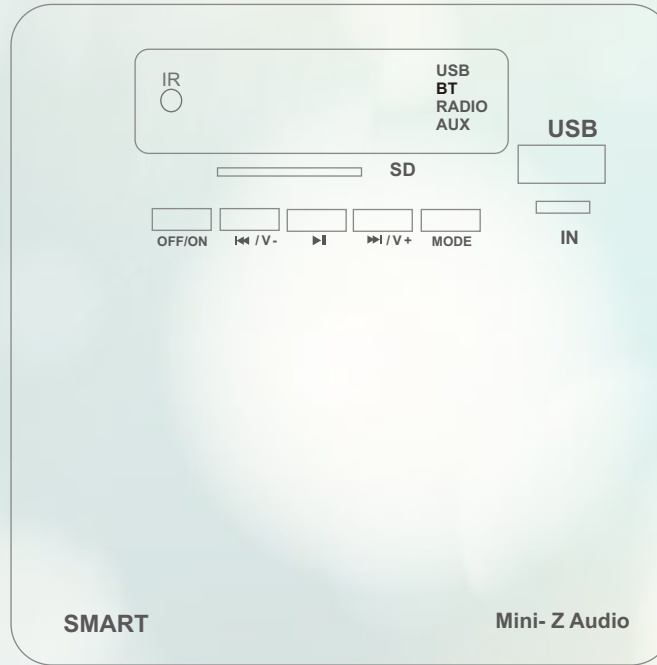

DIMENSIONS:
 95 mm (W) x
 26 mm (H) x
 95 mm (D)

ALL YOU NEED!

**ON BOARD CONTROL BUTTONS
 OLED DISPLAY
 USB, SDCARD, RADIO, AUX & BT**

The only S-BUS Enabled
 Multi-Room Audio with BT
 At Affordable Price in the World

CONTROL WITH YOUR SMARTPHONE OR TABLET.

Wirelessly connect any Bluetooth enabled device and send your music direct to your speakers. Connect your Chromecast-Audio, S-BUS or even S-Wave to control all of your music with your Android Smartphone, Tablet, iPhone, iPod touch, iPad, or even your PC. Download free Smart G4 Apps any time. Use them at home or anywhere there is internet. Play different song in every room. Connect to chromecast-audio and group or create party mode of your choice.

WIRE-LINE

All easy connectors, for easy DIY installation

SBUS
SWAVE

TOP VIEW

FRONT VIEW

R.SIDE VIEW

WIRELESS BT & SBUS EASY SETUP

No complex programming. Simply connect MZA to your speakers then it is ready to play.