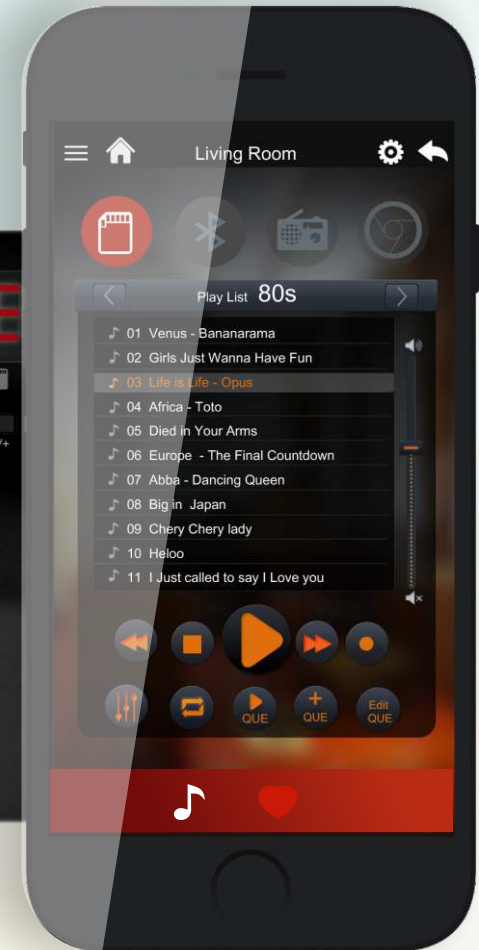

PLAY YOUR FAVORITE MUSIC IN EVERY ROOM OF YOUR HOME

USE YOUR USB, SD CARD, OR BLUE-PUSH USING ANY B.T. ENABLED DEVICE.
TUNE IN TO YOUR FAVORITE LOCAL FM RADIO CHANNELS
OR PLUG TO YOUR PA SYSTEM TO ANNOUNCE.
PnP TO CHROMECAST AUDIO TO AMPLIFY AND STREAM YOUR FAVORITE
ONLINE OR IN PHONE PLAY LISTS OF YOUR SELECTION.

Music service availability
varies by region.