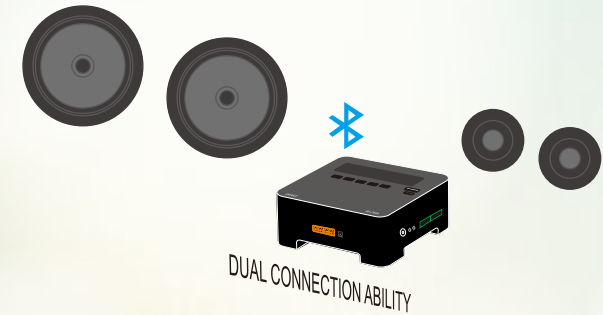

WIRE-LINE

All easy connectors, for easy DIY installation

SBUS
SWAVE

TOP VIEW

FRONT VIEW

R.SIDE VIEW

WIRELESS BT & SBUS EASY SETUP

No complex programming. Simply connect MZA to your speakers then it is ready to play.

For added flexibility can connect to your ready Chromcast-Audio as PnP. and for added controllability from any wall panel, Smart Mobile device either locally or remotely over 3G/4G simply connect to S-BUS port.

INPUTS

- SD
- B.T.
- USB
- Auto-Detect Aux

CONTROLS

- IR
- S-BUS
- S-WAVE
- On Device Control

INSTRUMENTAL

LATIN

APPLICATIONS

CLASSIC