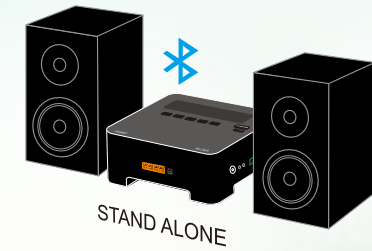

WIRELESS BT & SBUS EASY SETUP

No complex programming. Simply connect MZA to your speakers then it is ready to play.

For added flexibility can connect to your ready Chromcast-Audio as PnP. and for added controllability from any wall panel, Smart Mobile device either locally or remotely over 3G/4G simply connect to S-BUS port.

INPUTS

- SD
- B.T.
- USB
- Auto-Detect Aux

CONTROLS

- IR
- S-BUS
- S-WAVE
- On Device Control