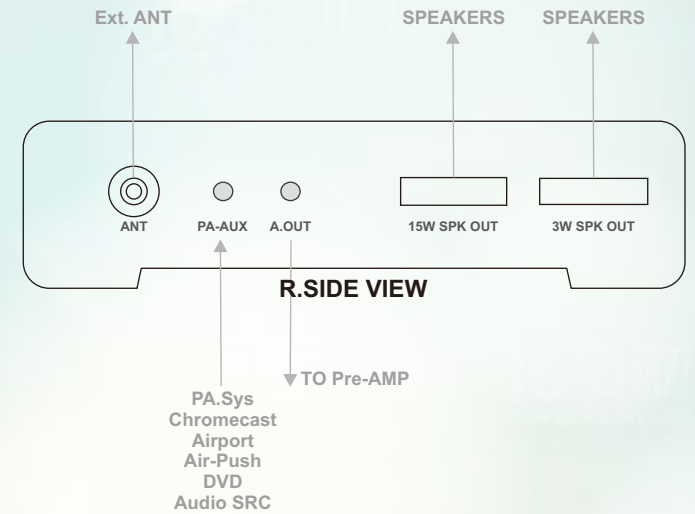

CONTROL WITH YOUR SMARTPHONE OR TABLET.

Wirelessly connect any Bluetooth enabled device and send your music direct to your speakers. Connect your Chromecast-Audio, S-BUS or even S-Wave to control all of your music with your Android Smartphone, Tablet, iPhone, iPod touch, iPad, or even your PC. Download free Smart G4 Apps any time. Use them at home or anywhere there is internet. Play different song in every room. Connect to chromecast-audio and group or create party mode of your choice.

WIRE-LINE

All easy connectors, for easy DIY installation

SBUS
SWAVE

TOP VIEW

FRONT VIEW

R.SIDE VIEW

WIRELESS BT & SBUS EASY SETUP

No complex programming. Simply connect MZA to your speakers then it is ready to play.

For added flexibility can connect to your ready Chromcast-Audio as PnP. and for added controllability from any wall panel, Smart Mobile device either locally or remotely over 3G/4G simply connect to S-BUS port.

INPUTS

- SD
- B.T.
- USB
- Auto-Detect Aux

CONTROLS

- IR
- S-BUS
- S-WAVE
- On Device Control

INSTRUMENTAL

LATIN

APPLICATIONS

CLASSIC