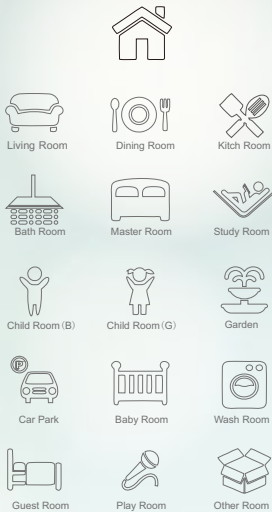

WHERE YOU CAN PLUG YOUR USB, YOUR SD CARD

WHERE YOU CAN HAVE AFFORDABLE CUTTING
EDGE TECHNOLOGY THAT INTEGRATES TO
CHROMECAST-AUDIO DIRECT AS PnP

PLAY YOUR FAVORITE MUSIC IN EVERY ROOM OF YOUR HOME

USE YOUR USB, SD CARD, OR BLUE-PUSH USING ANY B.T. ENABLED DEVICE.
TUNE IN TO YOUR FAVORITE LOCAL FM RADIO CHANNELS
OR PLUG TO YOUR PA SYSTEM TO ANNOUNCE.
PnP TO CHROMECAST AUDIO TO AMPLIFY AND STREAM YOUR FAVORITE
ONLINE OR IN PHONE PLAY LISTS OF YOUR SELECTION.

Music service availability
varies by region.

START WITH ONE, EXPAND TO 1370

Most affordable Multi-Room Audio Distribution System.
It can deliver High fidelity digital music direct to your speakers
You can use different wattage or blast the up the volume in Garden
by adding Pre-Amplifiers

DIMENSIONS:
 95 mm (W) x
 26 mm (H) x
 95 mm (D)

ALL YOU NEED!

**ON BOARD CONTROL BUTTONS
 OLED DISPLAY
 USB, SDCARD, RADIO, AUX & BT**

The only S-BUS Enabled
 Multi-Room Audio with BT
 At Affordable Price in the World