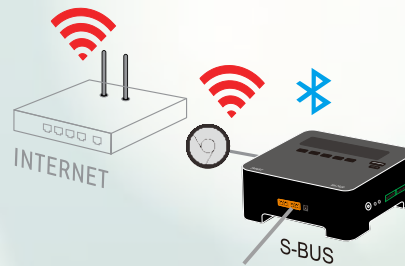

CONTROL WITH YOUR SMARTPHONE OR TABLET.

Wirelessly connect any Bluetooth enabled device and send your music direct to your speakers. Connect your Chromecast-Audio, S-BUS or even S-Wave to control all of your music with your Android Smartphone, Tablet, iPhone, iPod touch, iPad, or even your PC. Download free Smart G4 Apps any time. Use them at home or anywhere there is internet. Play different song in every room. Connect to chromecast-audio and group or create party mode of your choice.

WIRE-LINE

All easy connectors, for easy DIY installation

SBUS
SWAVE

TOP VIEW

FRONT VIEW

R.SIDE VIEW

WIRELESS BT & SBUS EASY SETUP

No complex programming. Simply connect MZA to your speakers then it is ready to play.

For added flexibility can connect to your ready Chromcast-Audio as PnP. and for added controllability from any wall panel, Smart Mobile device either locally or remotely over 3G/4G simply connect to S-BUS port.