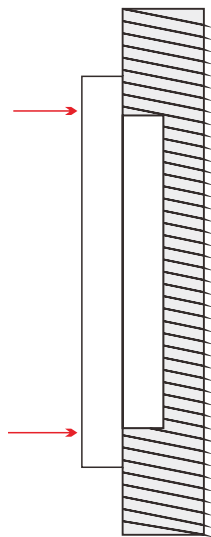

ART SPEAKER

THE BEST CHOICE FOR HOME AUTOMATION

How To Install

Surface Mount

Recessed

Flush Mount

5.1 Assembly

7.1 Assembly

Dimensions

Units: mm

Center Speaker

Back Speaker

Front Speaker

Woofer Speaker

Application

Restaurant