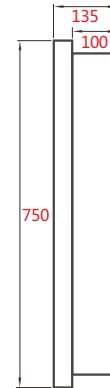

Dimensions

Units: mm

Center Speaker

Back Speaker

Front Speaker

Woofer Speaker

Application

Restaurant