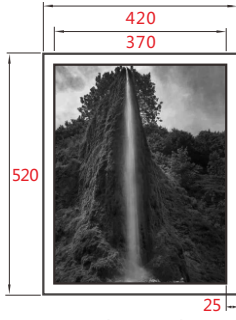

Dimensions

Units: mm

Center Speaker

Back Speaker

Front Speaker

Woofer Speaker

Application

Restaurant