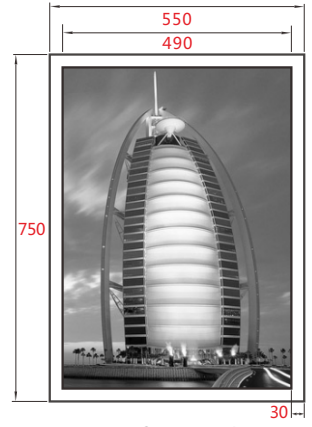

Dimensions

Units: mm

Center Speaker

Back Speaker

Front Speaker

Woofer Speaker

Application

Restaurant