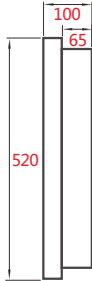

Dimensions

Units: mm

Center Speaker

Back Speaker

Front Speaker

Woofer Speaker

Application

Restaurant