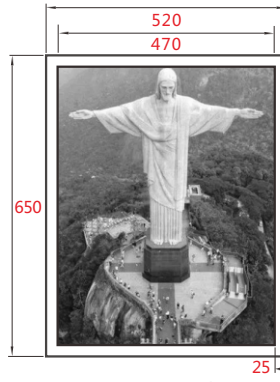

Dimensions

Units: mm

Center Speaker

Back Speaker

Front Speaker

Woofer Speaker

Application

Restaurant