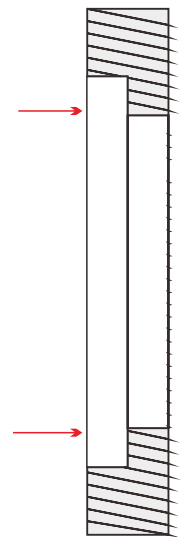

ART SPEAKER

THE BEST CHOICE FOR HOME AUTOMATION

How To Install

Surface Mount

Recessed

Flush Mount

5.1 Assembly

7.1 Assembly

Dimensions

Units: mm

Center Speaker

Back Speaker

Front Speaker

Woofer Speaker

Application

Restaurant