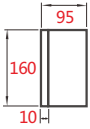

Dimensions

Units: mm

Center Speaker

Back Speaker

Front Speaker

Woofer Speaker

Application

Restaurant