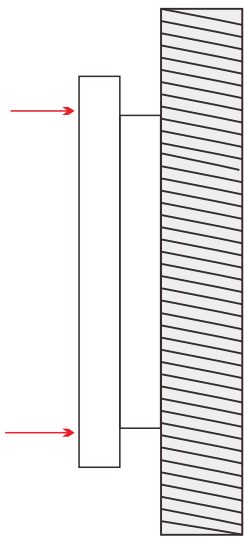

ART SPEAKER

THE BEST CHOICE FOR HOME AUTOMATION

How To Install

Surface Mount

Recessed

Flush Mount

5.1 Assembly

7.1 Assembly

Dimensions

Units: mm

Center Speaker

Back Speaker

Front Speaker

Woofer Speaker

Application

Restaurant