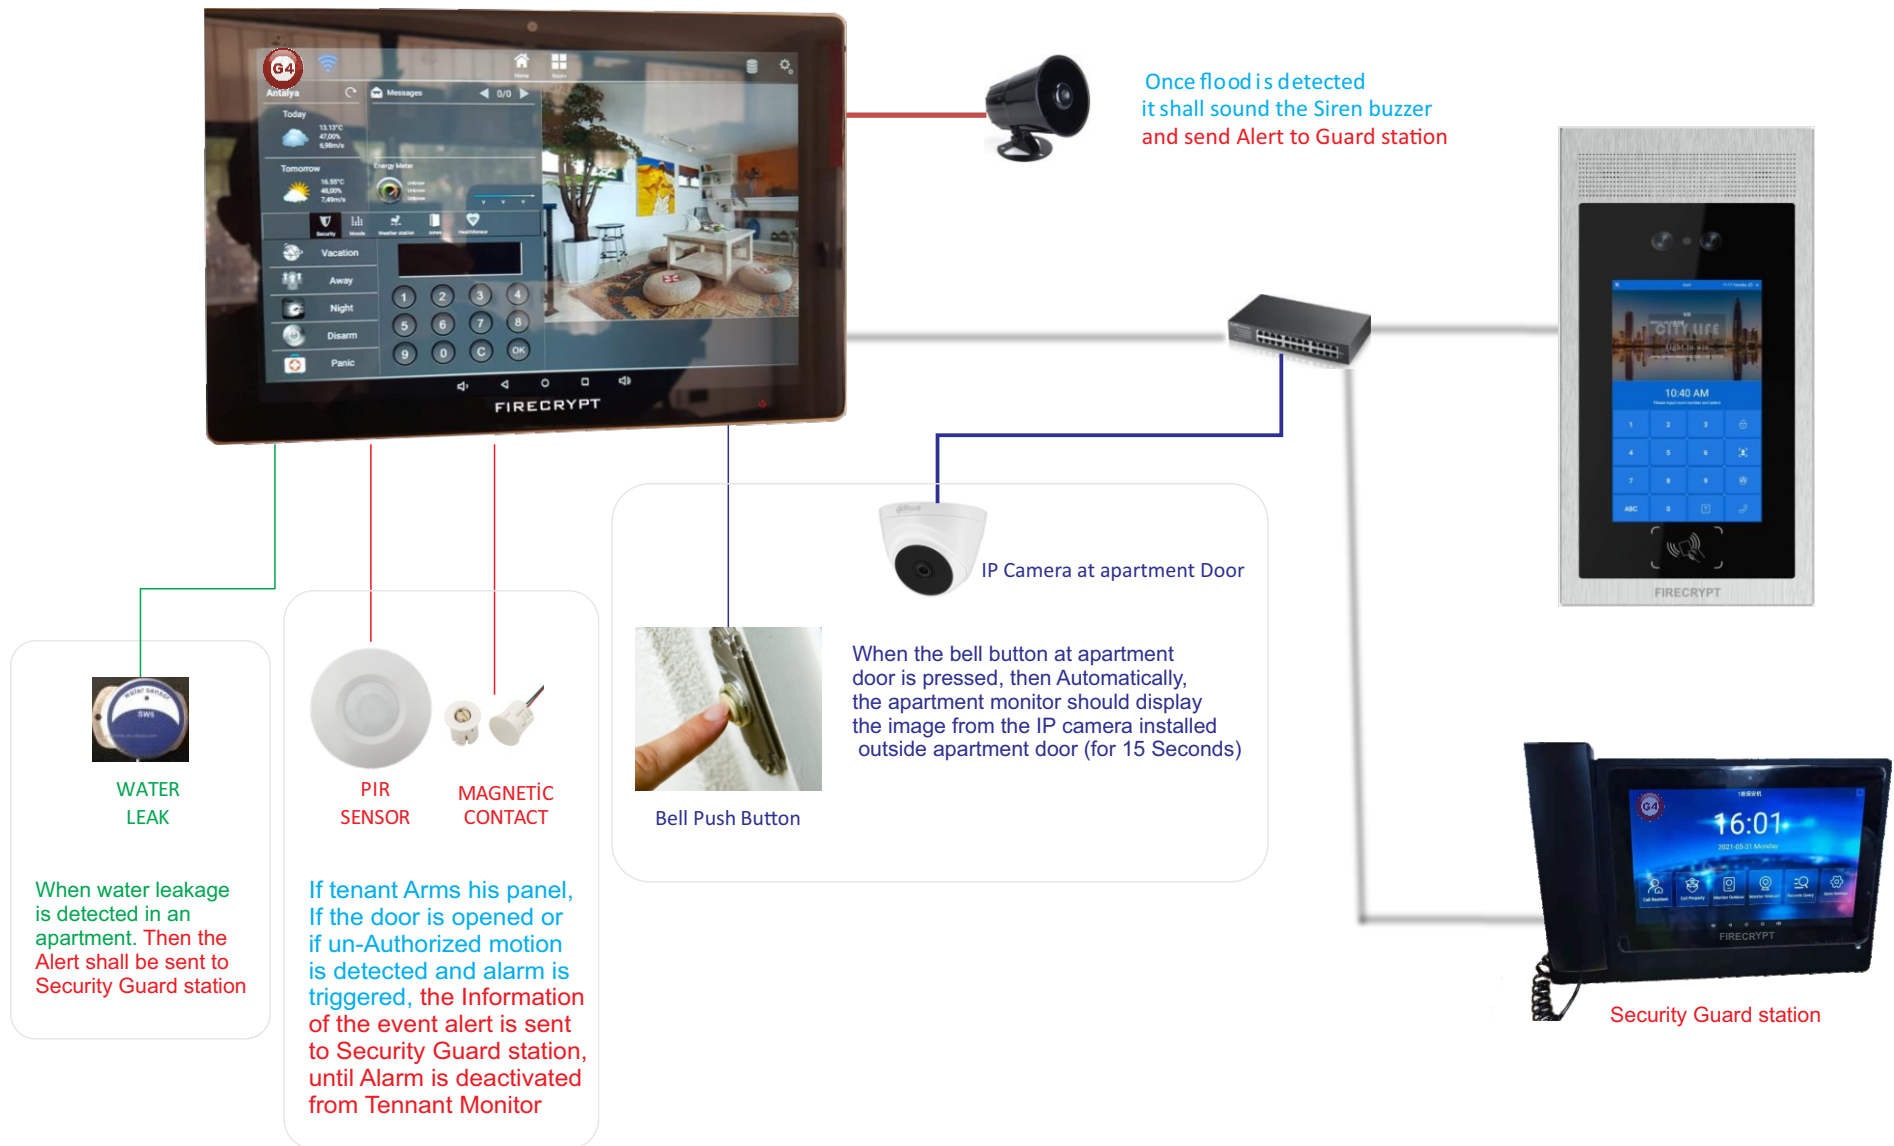

High definition touch screen
Non button tablet design
High powerful 4 core CPU
Android OS
Support smart phone call & Monitoring

System: Android 6.0
CPU: 64bit 4 core Cortex-A53
Screen: 10.1inch IPS touch screen
Resolution: 1280*800
Button: Capacitor full screen touch
Communication: RJ45(TCP/IP)
Size: 258.6X167.2X15.1mm
Installation method: Wall mounting
Color: white/black(optional)

*Leave Message Option

Features

- High definition touch screen
- Unique vertical screen design
- High powerful 4 core CPU
- Android OS
- Support smart phone call & Monitoring

Specifications

- System: Android
- CPU: 64bit 4 core Cortex-A53
- Screen: 8"IPS screen
- Resolution: 1280*800
- Button: Capacitor full screen touch
- Communication: RJ45(TCP/IP)
- Size: 118.5 X199 X 14mm
- Installation method: Wall mounting
- Color: white/black(optional)

G4-Compatible OE Product

OE-TC8-WL/G

8" Digital touch screen
indoor monitor

Community Alert Monitoring & IP Camera Automated Trigger Added Value Features by FireCrypt

ANDROID BUILDING SYSTEM

Diagram

*Leave Message Option

CUTTING EDGE

ELEGANT

AFFORDABLE

EXPANDABLE

SIMPLE

DURABLE

SMART

www.smartg4.com