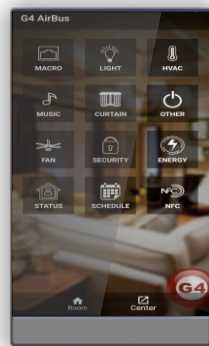

High definition touch screen
Non button tablet design
High powerful 4 core CPU
Android OS
Support smart phone call & Monitoring

System: Android 6.0
CPU: 64bit 4 core Cortex-A53
Screen: 10.1inch IPS touch screen
Resolution: 1280*800
Button: Capacitor full screen touch
Communication: RJ45(TCP/IP)
Size: 258.6X167.2X15.1mm
Installation method: Wall mounting
Color: white/black(optional)

*Leave Message Option

Features

- High definition touch screen
- Unique vertical screen design
- High powerful 4 core CPU
- Android OS
- Support smart phone call & Monitoring

Specifications

- System: Android
- CPU: 64bit 4 core Cortex-A53
- Screen: 8"IPS screen
- Resolution: 1280*800
- Button: Capacitor full screen touch
- Communication: RJ45(TCP/IP)
- Size: 118.5 X199 X 14mm
- Installation method: Wall mounting
- Color: white/black(optional)