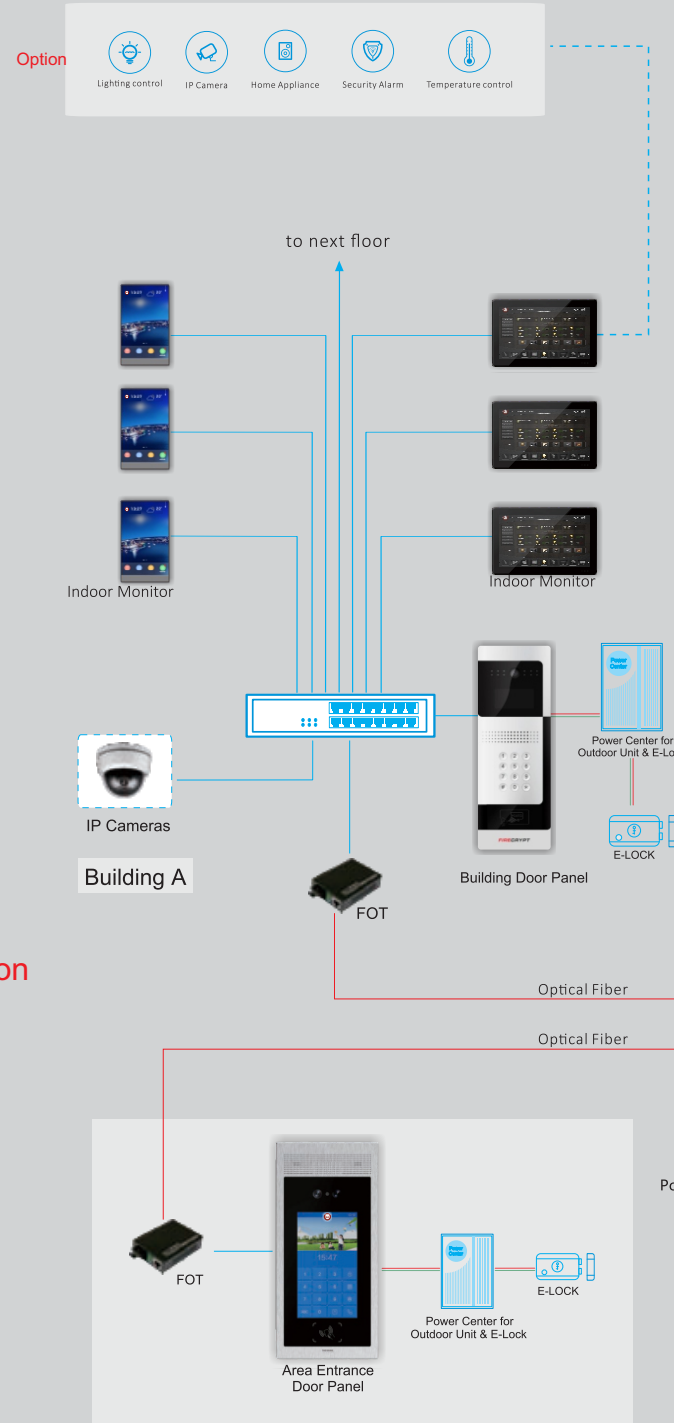

High definition touch screen
Non button tablet design
High powerful 4 core CPU
Android OS
Support smart phone call & Monitoring

System: Android 6.0
CPU: 64bit 4 core Cortex-A53
Screen: 10.1inch IPS touch screen
Resolution: 1280*800
Button: Capacitor full screen touch
Communication: RJ45(TCP/IP)
Size: 258.6X167.2X15.1mm
Installation method: Wall mounting
Color: white/black(optional)

*Leave Message Option

Features

- High definition touch screen
- Unique vertical screen design
- High powerful 4 core CPU
- Android OS
- Support smart phone call & Monitoring

Specifications

- System: Android
- CPU: 64bit 4 core Cortex-A53
- Screen: 8"IPS screen
- Resolution: 1280*800
- Button: Capacitor full screen touch
- Communication: RJ45(TCP/IP)
- Size: 118.5 X199 X 14mm
- Installation method: Wall mounting
- Color: white/black(optional)

G4-Compatible OE Product

OE-TC8-WL/G

8" Digital touch screen
indoor monitor

Community Alert Monitoring & IP Camera Automated Trigger Added Value Features by FireCrypt

ANDROID BUILDING SYSTEM

Diagram

*Leave Message Option

CUTTING EDGE

ELEGANT

AFFORDABLE

EXPANDABLE

SIMPLE

DURABLE

SMART

www.smartg4.com