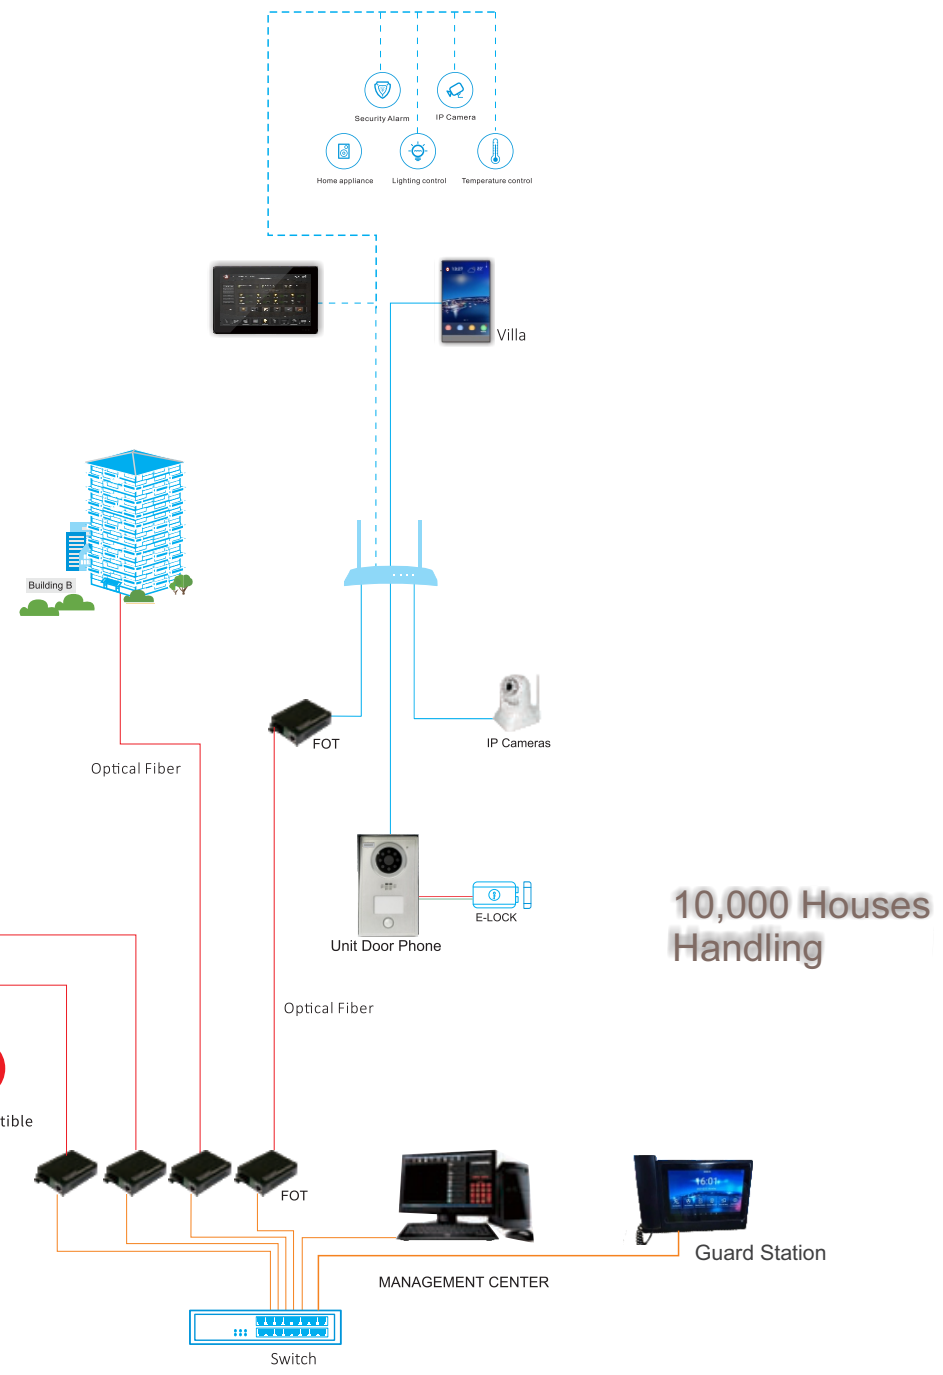

High definition touch screen
Non button tablet design
High powerful 4 core CPU
Android OS
Support smart phone call & Monitoring

System: Android 6.0
CPU: 64bit 4 core Cortex-A53
Screen: 10.1inch IPS touch screen
Resolution: 1280*800
Button: Capacitor full screen touch
Communication: RJ45(TCP/IP)
Size: 258.6X167.2X15.1mm
Installation method: Wall mounting
Color: white/black(optional)

*Leave Message Option

Features

- High definition touch screen
- Unique vertical screen design
- High powerful 4 core CPU
- Android OS
- Support smart phone call & Monitoring

Specifications

- System: Android
- CPU: 64bit 4 core Cortex-A53
- Screen: 8"IPS screen
- Resolution: 1280*800
- Button: Capacitor full screen touch
- Communication: RJ45(TCP/IP)
- Size: 118.5 X199 X 14mm
- Installation method: Wall mounting
- Color: white/black(optional)

G4-Compatible OE Product

OE-TC8-WL/G

8" Digital touch screen
indoor monitor

Community Alert Monitoring & IP Camera Automated Trigger Added Value Features by FireCrypt

ANDROID BUILDING SYSTEM

Diagram

*Leave Message Option

CUTTING EDGE

ELEGANT

AFFORDABLE

EXPANDABLE

SIMPLE

DURABLE

SMART

www.smartg4.com