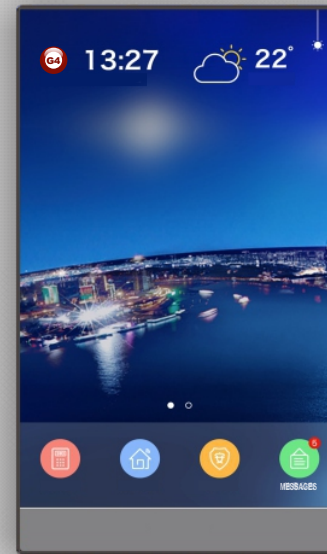

G4-Compatible OE Product

OE-TC8-WL/G

8" Digital touch screen
indoor monitor