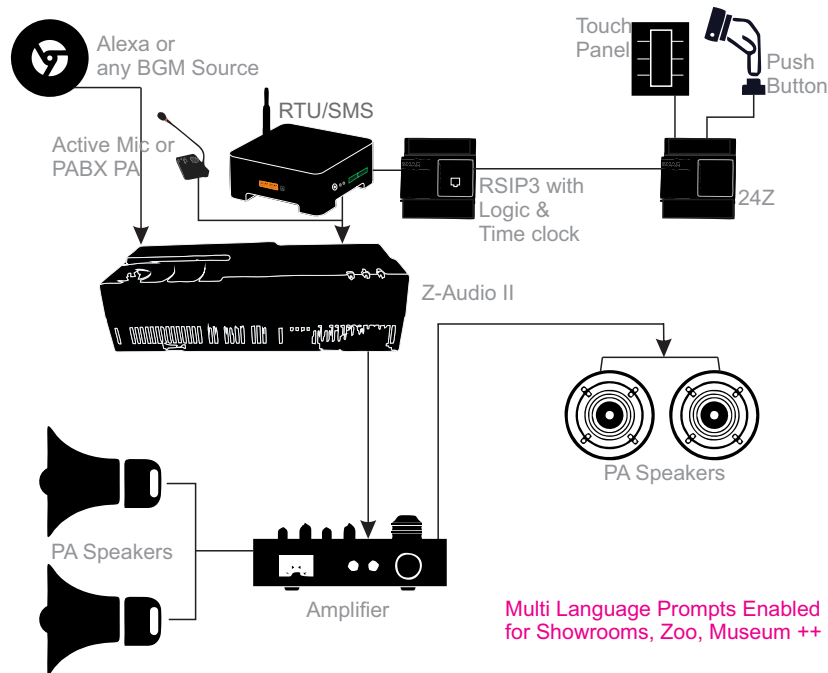

Smart G4 Audio System Connection For Different application

Commercial Application Example

Features and function

- -Shifts Chime, Automatic as per schedules
- -Greetings, Pre recorded Audio Files On Demand and Schedules
- -Emergency Evacuation on Trigger
- -Call from Anywhere and announce Live on PA
- -Play BGM and override it automatically by PA
- -Talk about Displayed Product or service (on Demand/Press)
- -Send SMS and Play Pre-recorded Messages on PA Direct

Application and use:

School - Factory - Workshop - Offices - Showroom - Museum - Mall
Ports & Transport Hubs - Government Offices - Department Stores