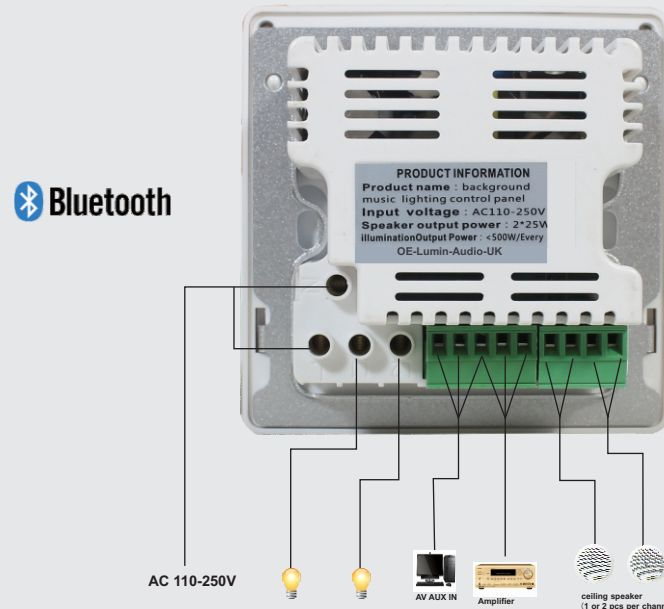

Description:

This 2 channel small bluetooth multi-home audio system equipped with micro USB/TF can power 2 to 8 pieces of speakers in your home or small commercial area. It uses a high-efficiency class-D amplifier for a maximum output of 2*25 watts, low-impedance speakers. Plus, you can control everything – seek, change tracks, and adjust the volume – using the included wireless infrared remote controller.

What is more, its all-in-one function, has the power switch for 2 lights

Stand Alone or Integrate Via IR

SPECIFICATIONS	SS-Lumin-Audio-UK	Part#BA-225LT
Output power	2*25W (Yamaha Digital Amplifier)	
Speaker Impedance	4–8ohm	
Expand TF card memory	32GB	
Panel	Transparent and tough crystal panel with 7 touch light buttons	
Bluetooth wireless range	≤10M	
USB	OTG USB. 32G can be read	
THD	0.03% (1W.1KHZ)	
Frequency response	20 Hz–20 kHz (+/-2dB)	
SNR	98db	
Audio input/input	1/1	
Illumination output Power	less than 500W per channel	
Music format	Mp3, WMA, WAV, AAC, FL AC, WAW, APE, etc.	
Power Requirements	110–250VAC	
Color	White	
Dimension	86*86*10mm	
Weight	0.28kg