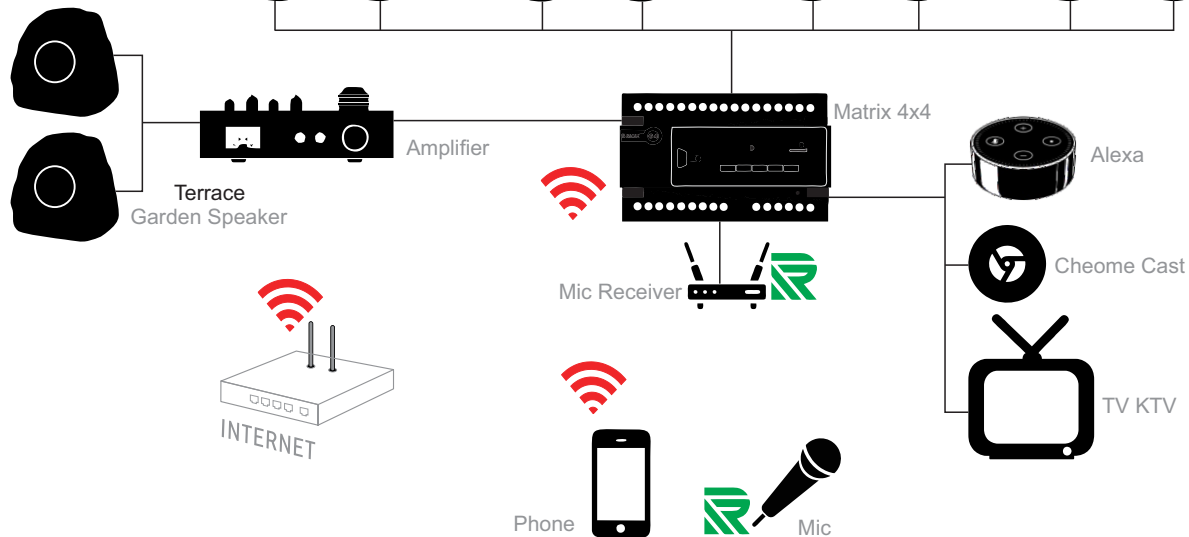

Built in KOK:

The amazing Karaoke function allows full KOK microphone manipulation and audio mixing adding effects to the singer sound

Pro-Series

On-Board function control

Balanced Loop Out

Pro: Added SD Card/USB Player

SB-MATRIX-A44-DIN
SB-MX44-DIN

Audio Matrix 4X4

Standard-Series

Different Music Different Room

Matrix Audio 4X4 Connection Diagram Example

SB-MATRIX-A44-DIN
SB-MX44-DIN

Bedroom Alone

Living and Dining
with Terrace (Party)

Whole House

Sing Along

Listen alone

Listen Together

**King of Audio
Zone-Audio II**

SB-ZAudio2-DN

Distributed Audio

Locate Centrally or In-Room

Z-Audio II

The King of Multi Room Audio

from 1 Up to 1377 Zones (each can listen to different music)
works both Stand Alone and Networkable (SBUS & LAN)
stream music from NAS, Play from SD-Card, Connect
to internet Music using Netstreamers, Play from your
Mobile, computer or tablet using Bluetooth or wifi link
Connect to your PA or Phone system. Announce
remotely using G4-RTU/SMS Module.