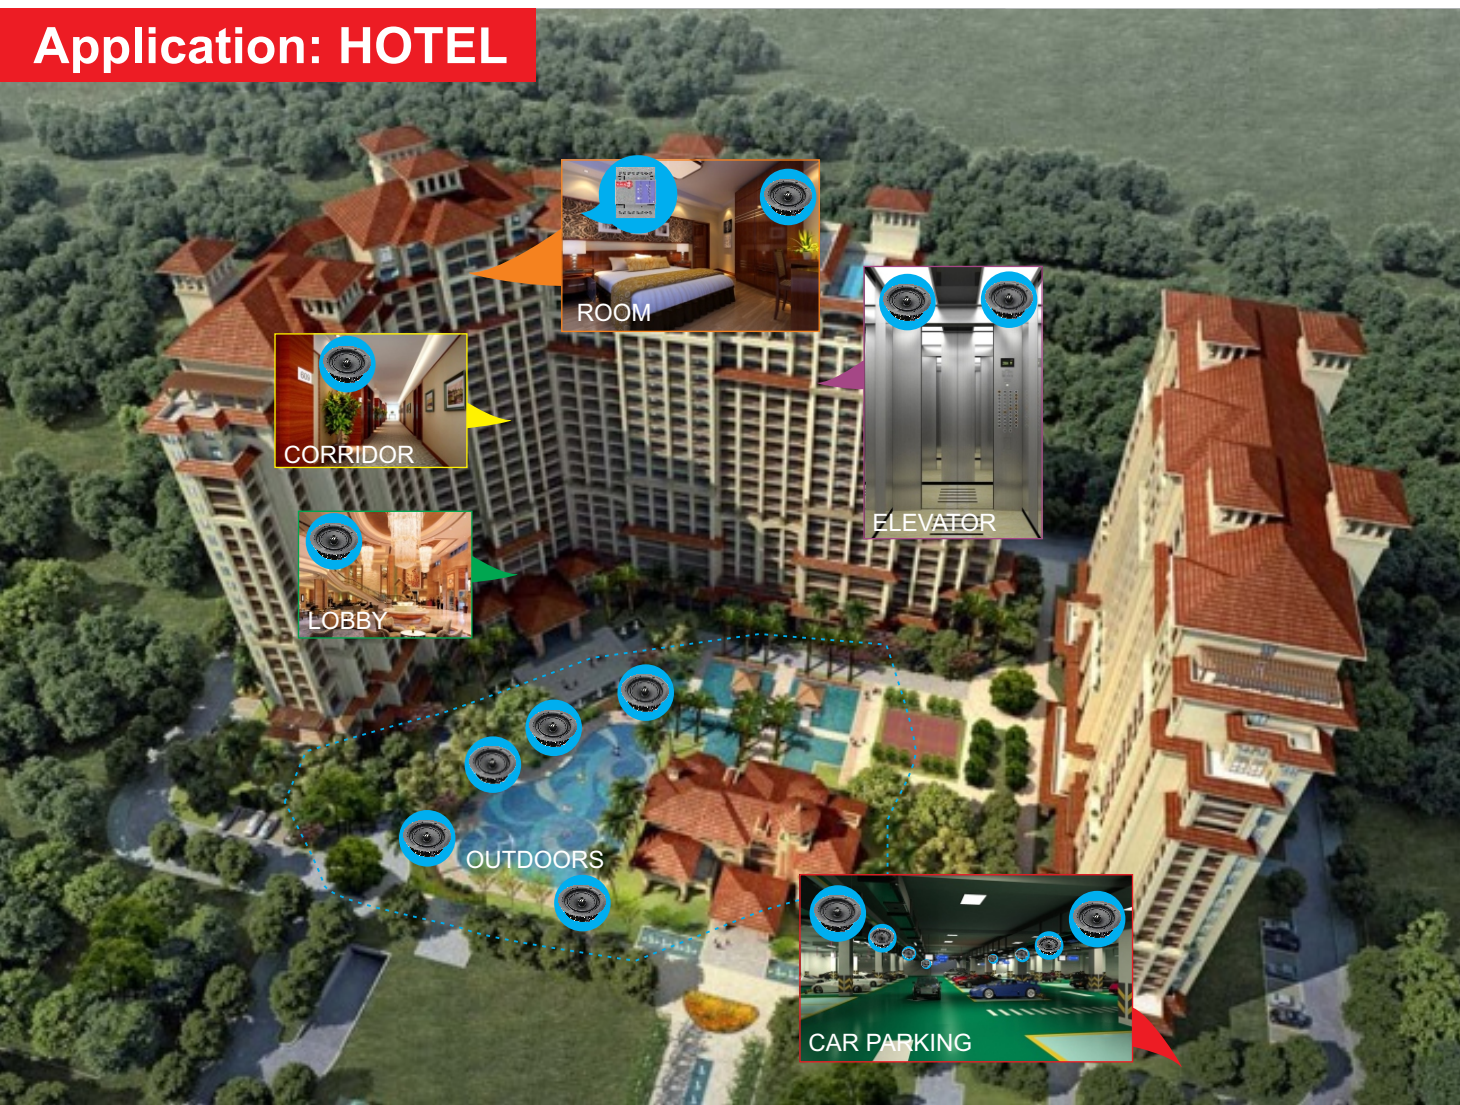

Application: HOTEL

HOTEL AUDIO ZONE SELECTOR

Pump the selected Back Ground Music to all needed Areas, Schedule the Zone Announcements and Music using Smart Logic Module G4, Shift and Change zones according to occasion & Time of day.

Help activate Emergency Evacuation

Announce to selected single or Multi Zones

Cascadable, and can add more zones on the GO X6

- Area 1 Elevators
- Area 2 Hotel Rooms
- Area 3 Lobbys
- Area 4 Corridors
- Area 5 Car Parking
- - - Area 6 Gardens and Pool