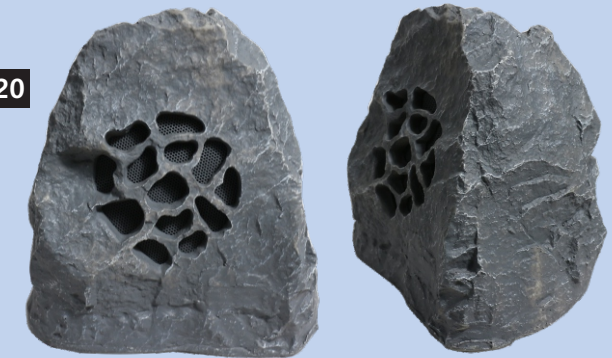

Water Proof Outdoor Garden Speakers

MODEL	NAI-Rock5-SPK RK-620
Recommended Amplifier Power	20W to 125W
Power Peak	70W at 8 Ohm
SPL(1W/1M)	90dB
Max SPL@ 1M	103dB
Freq. Response	100Hz-16KHz
Dispersion Angel	NA
Product Size	230x210x270mm
Installation	Ground mounted
Enclosure Material	Synthetic Resin
Weight	3.5Kg
Finish	Grey

8 Ohm Speaker

NAI-Rock5-SPK RK-620

- Weather proof for out door application
- Elegant yet powerful sound
- With 20W transformer

NAI-Rock5-SPK RK-620