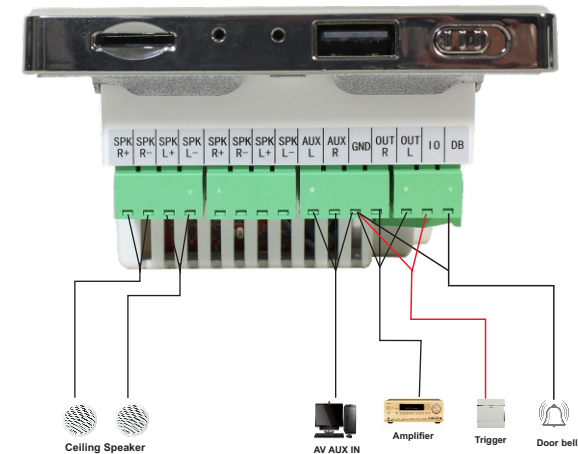

Fit for Mass Development