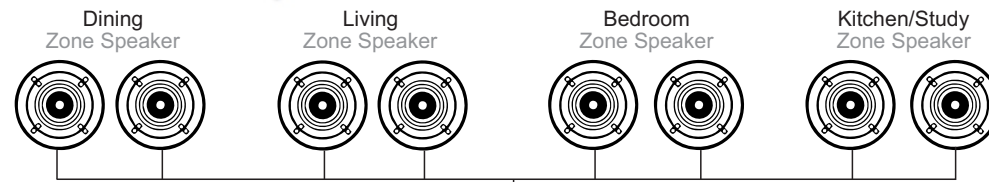

SB-MATRIX-A44-DIN
SB-MX44-DIN

Audio Matrix 4X4

Standard-Series

Different Music Different Room

Matrix Audio 4X4 Connection Diagram Example

SB-MATRIX-A44-DIN
SB-MX44-DIN

Bedroom Alone

Living and Dining
with Terrace (Party)

Whole House

Sing Along

Listen alone

Listen Together

**King of Audio
Zone-Audio II**

SB-ZAudio2-DN

Distributed Audio

Locate Centrally or In-Room