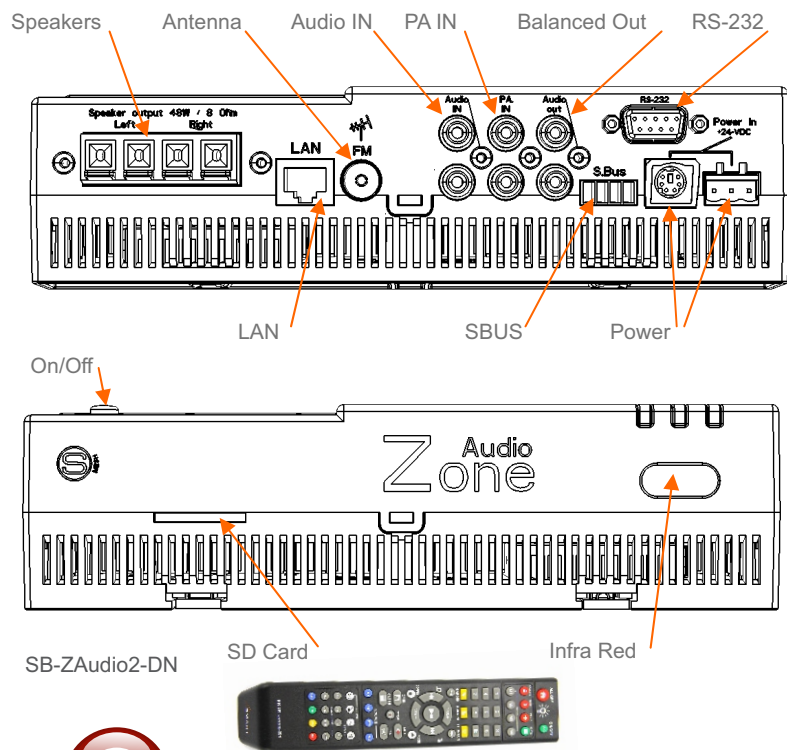

Z-Audio II

The King of Multi Room Audio

from 1 Up to 1377 Zones (each can listen to different music)
works both Stand Alone and Networkable (SBUS & LAN)
stream music from NAS, Play from SD-Card, Connect
to internet Music using Netstreamers, Play from your
Mobile, computer or tablet using Bluetooth or wifi link
Connect to your PA or Phone system. Announce
remotely using G4-RTU/SMS Module.

SB-ZAudio2-DN

Class-A High End Amplifier

Mute and Override

PA Input Aux has Built-In Audio Auto Detect
It Overrides the Played music once triggered

This makes it easy to play any music from
any source, then override it with announcement
or with Air-Music from phone or network

Fully Featured 2 Zone Connection Diagram (Home)

Technology

Entertainment

Safety

Information

Audio &

Security

Monitoring