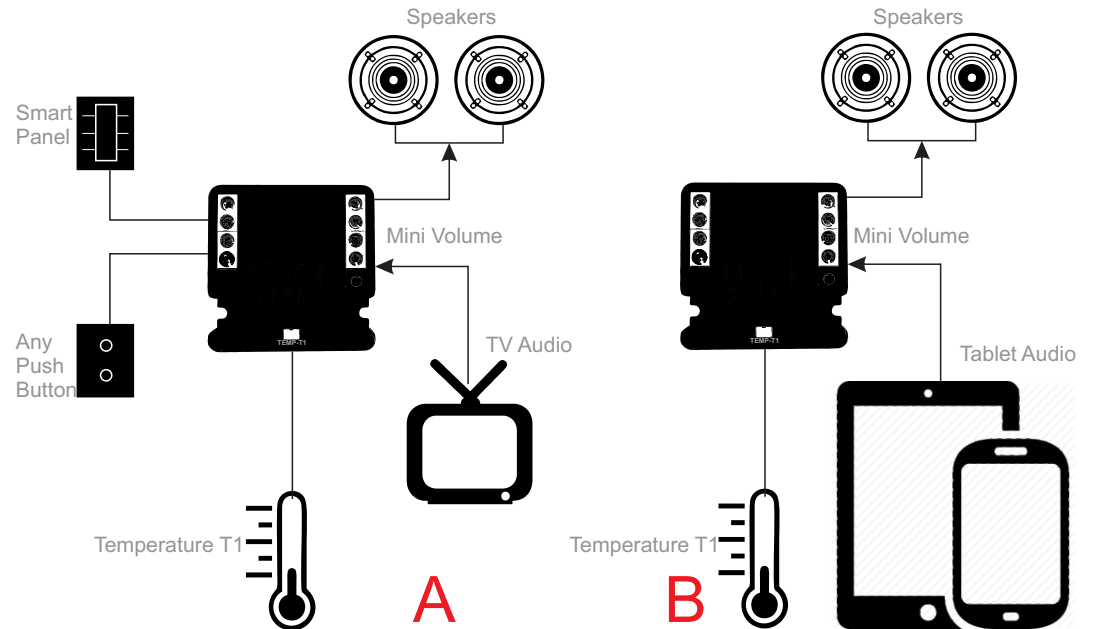

Mini volume +

2CHX25W amplifier with Temperature sensor

Covert any Tablet into
Thermostat & Zone Audio Player

Brief Description:

Fits in Any Standard Wall Back-Box
Works as NO/NC using any dumb
momentary press switch
Has built-in Temperature sensor Port
S-BUS Powered & enabled

DIMENSIONS:
46 mm (W) x
46 mm (H) x
16 mm (D)

Usage:

- A- Amplify and Attenuate volume of connected source
- B- Convert any Android Tablet to become
  S-BUS Switch with audio and Temperature
- C- As Sub-Zone Volume controller for Balcony, Dressing, Bathroom, Office ...

Can Control Volume using NO/NC Push button & Smart G4 Smart Panels & App