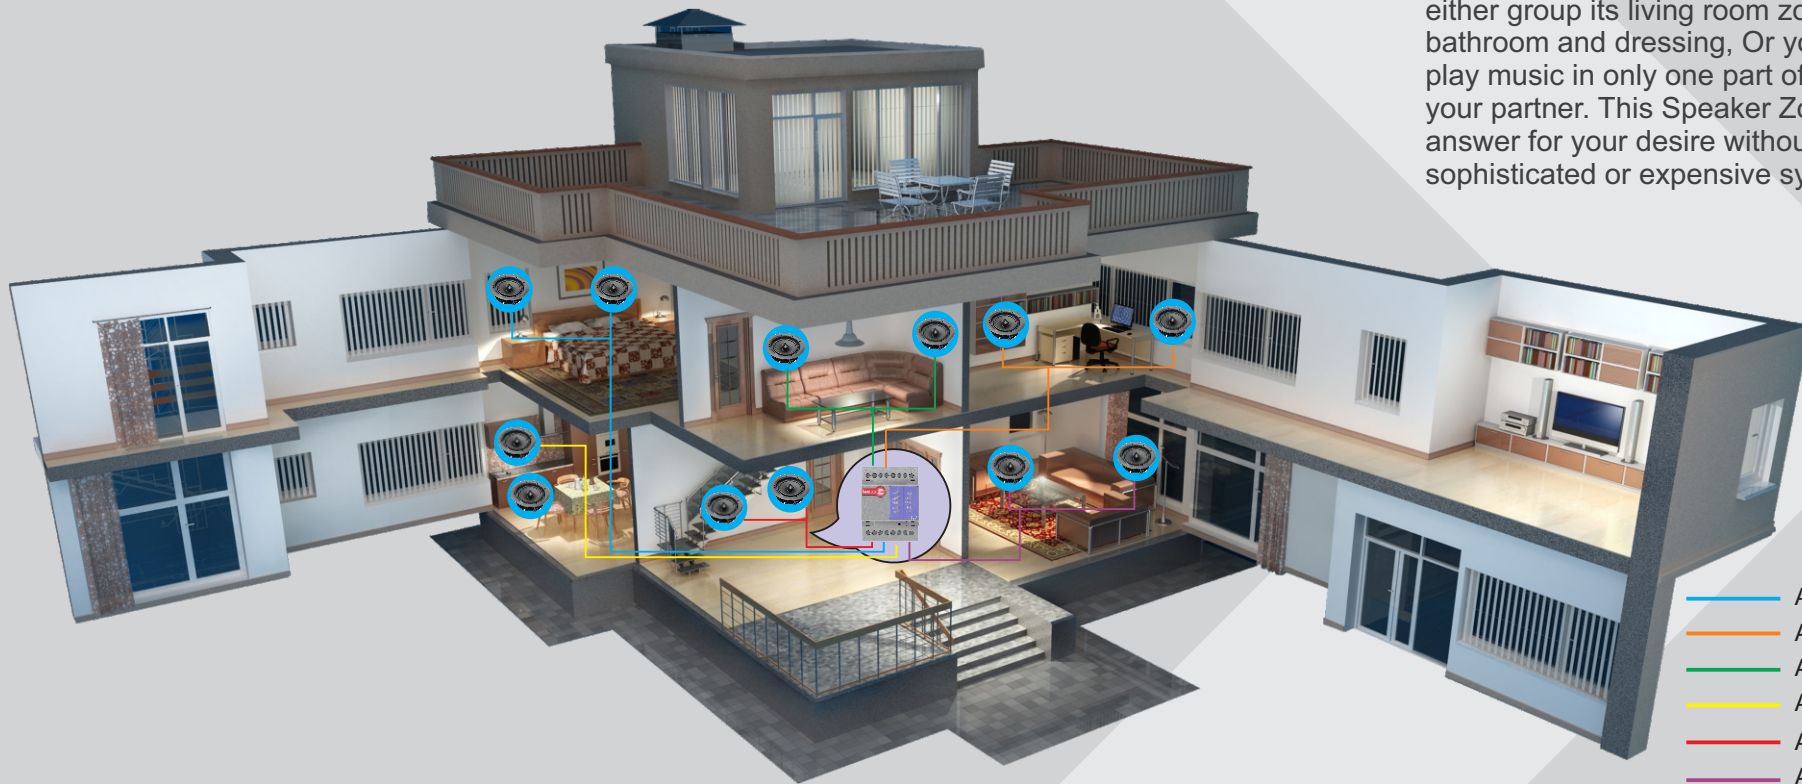

4 Groups On Device Selection

6 Areas On Device Select

SB-AudioX-DN

Application: HOME

PLAY YOUR FAVORITE MUSIC IN EVERY ROOM OF YOUR HOME

- Select one room or group of rooms
- play your favorite music and move it with you on the go.
- create party mode as desired
- control from your wall panel, switches, and your smart phone or tablet.

- Area 1
- Area 2
- Area 3
- Area 4
- Area 5
- Area 6

Application: M.Bed Room

DO NOT BOTHER YOUR PARTNER

When you have a master bedroom, where you like to either group its living room zone with bedroom, with bathroom and dressing, Or you like to have the ability to play music in only one part of that room without bothering your partner. This Speaker Zone selector will be the best answer for your desire without the need to buy sophisticated or expensive systems.