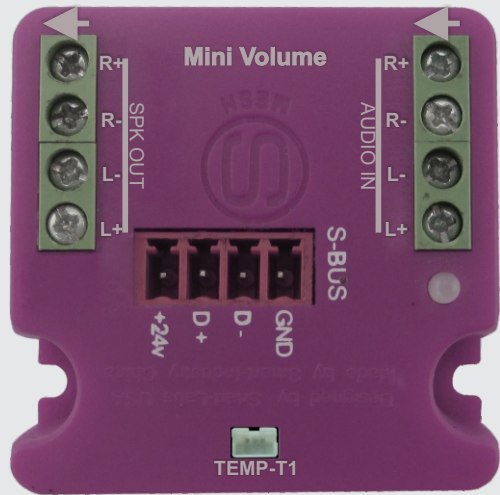

Mini volume +

SB-MVoI-FL
SB-MV-UN