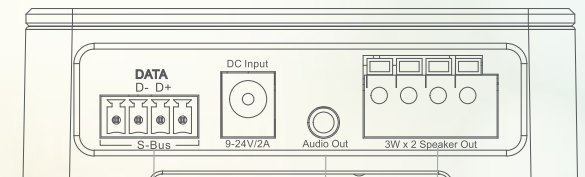

Music service availability varies by region.

WIRE-LINE

All easy connectors, for easy DIY installation

TOP VIEW

L.SIDE & FRONT VIEW

R.SIDE VIEW

PA.Sys
Chromecast
Airport
Air-Push
DVD
Audio SRC

BACK VIEW