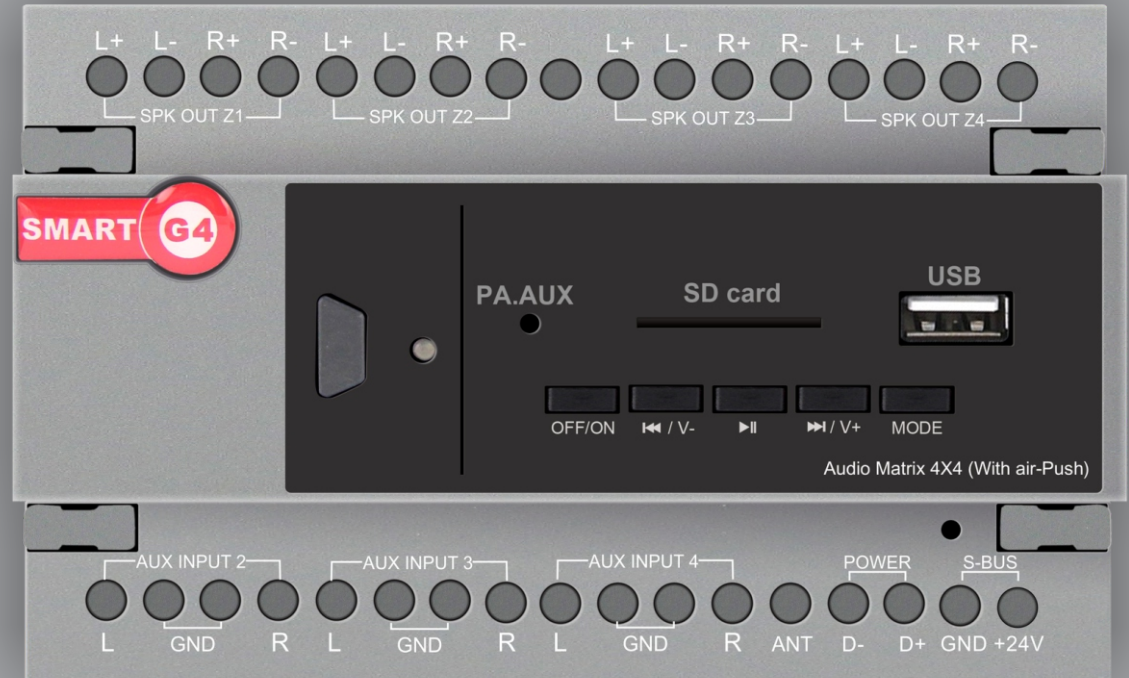

Built in KOK:

The amazing Karaoke function allows full KOK microphone manipulation and audio mixing adding effects to the singer sound

Pro-Series

On-Board function control

Balanced Loop Out

Pro: Added SD Card/USB Player

Built in Microphone Jacks

PA Detect function

S-BUS Enabled: control from any wall pad

SB-MATRIX-A44Pro-DIN
SB-MX44Pro-DIN

Coming 2024

Audio Matrix 4X4

ALL YOU NEED!

**ON BOARD CONTROL BUTTONS
KOK FUNCTION W/ MIC. MIXING
3AUDIO SOURCES & 1AIR-MUSIC**