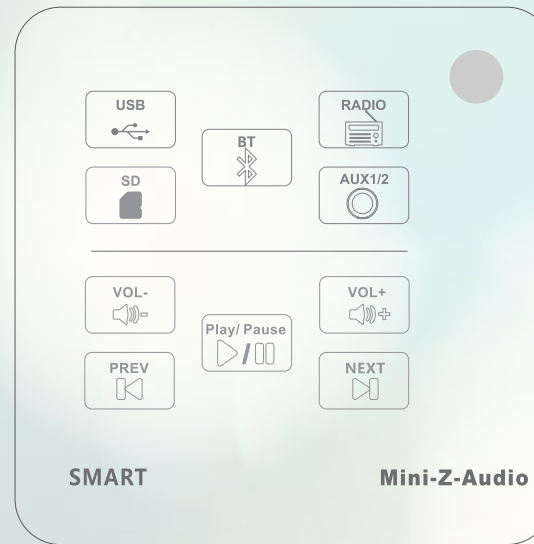

WIRE-LINE

All easy connectors, for easy DIY installation

TOP VIEW