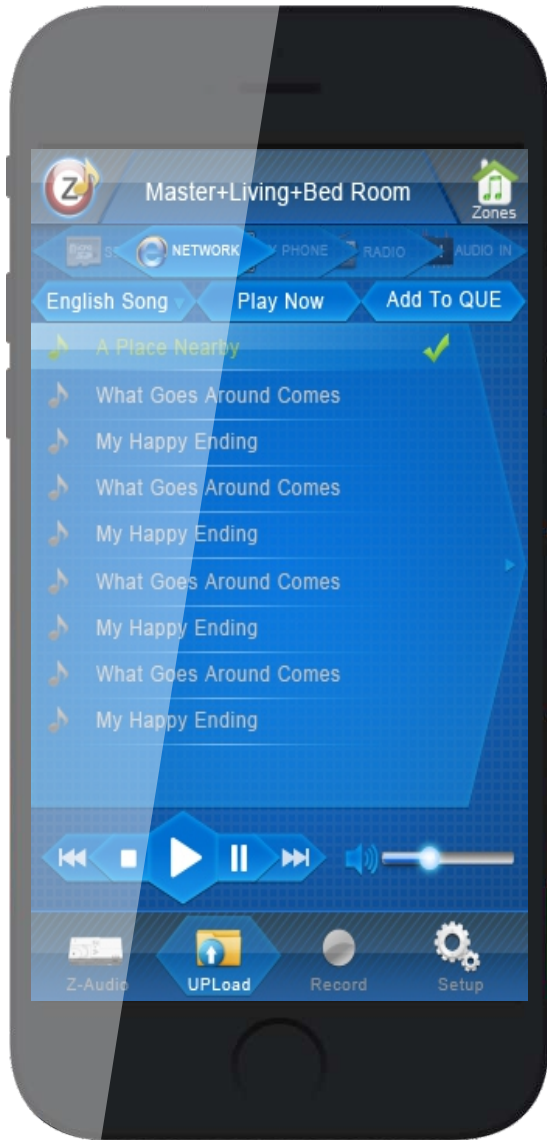

Easy APP

Select Source & Triple, Bass
Create Que Play lists