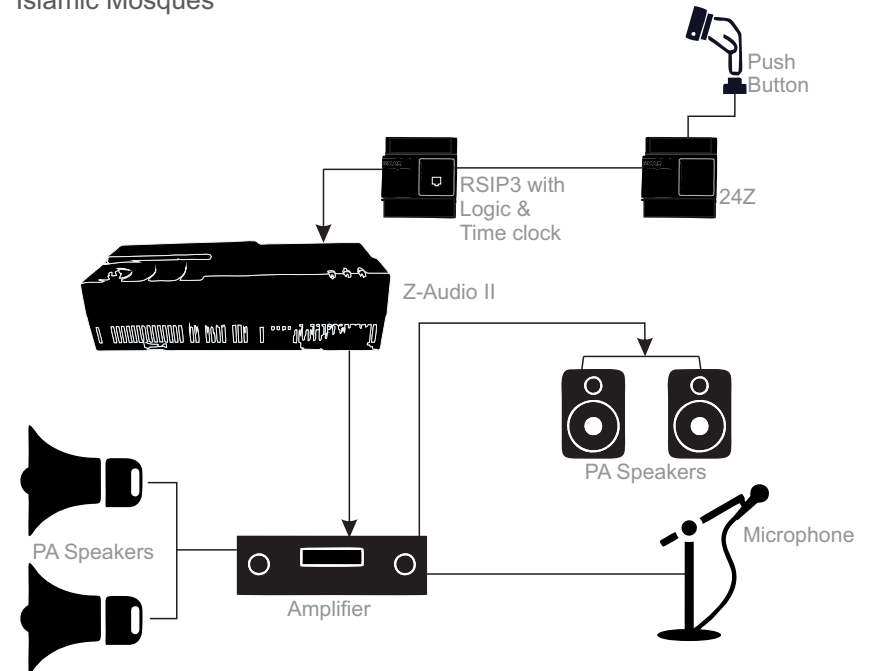

Application and use:

Islamic Mosques