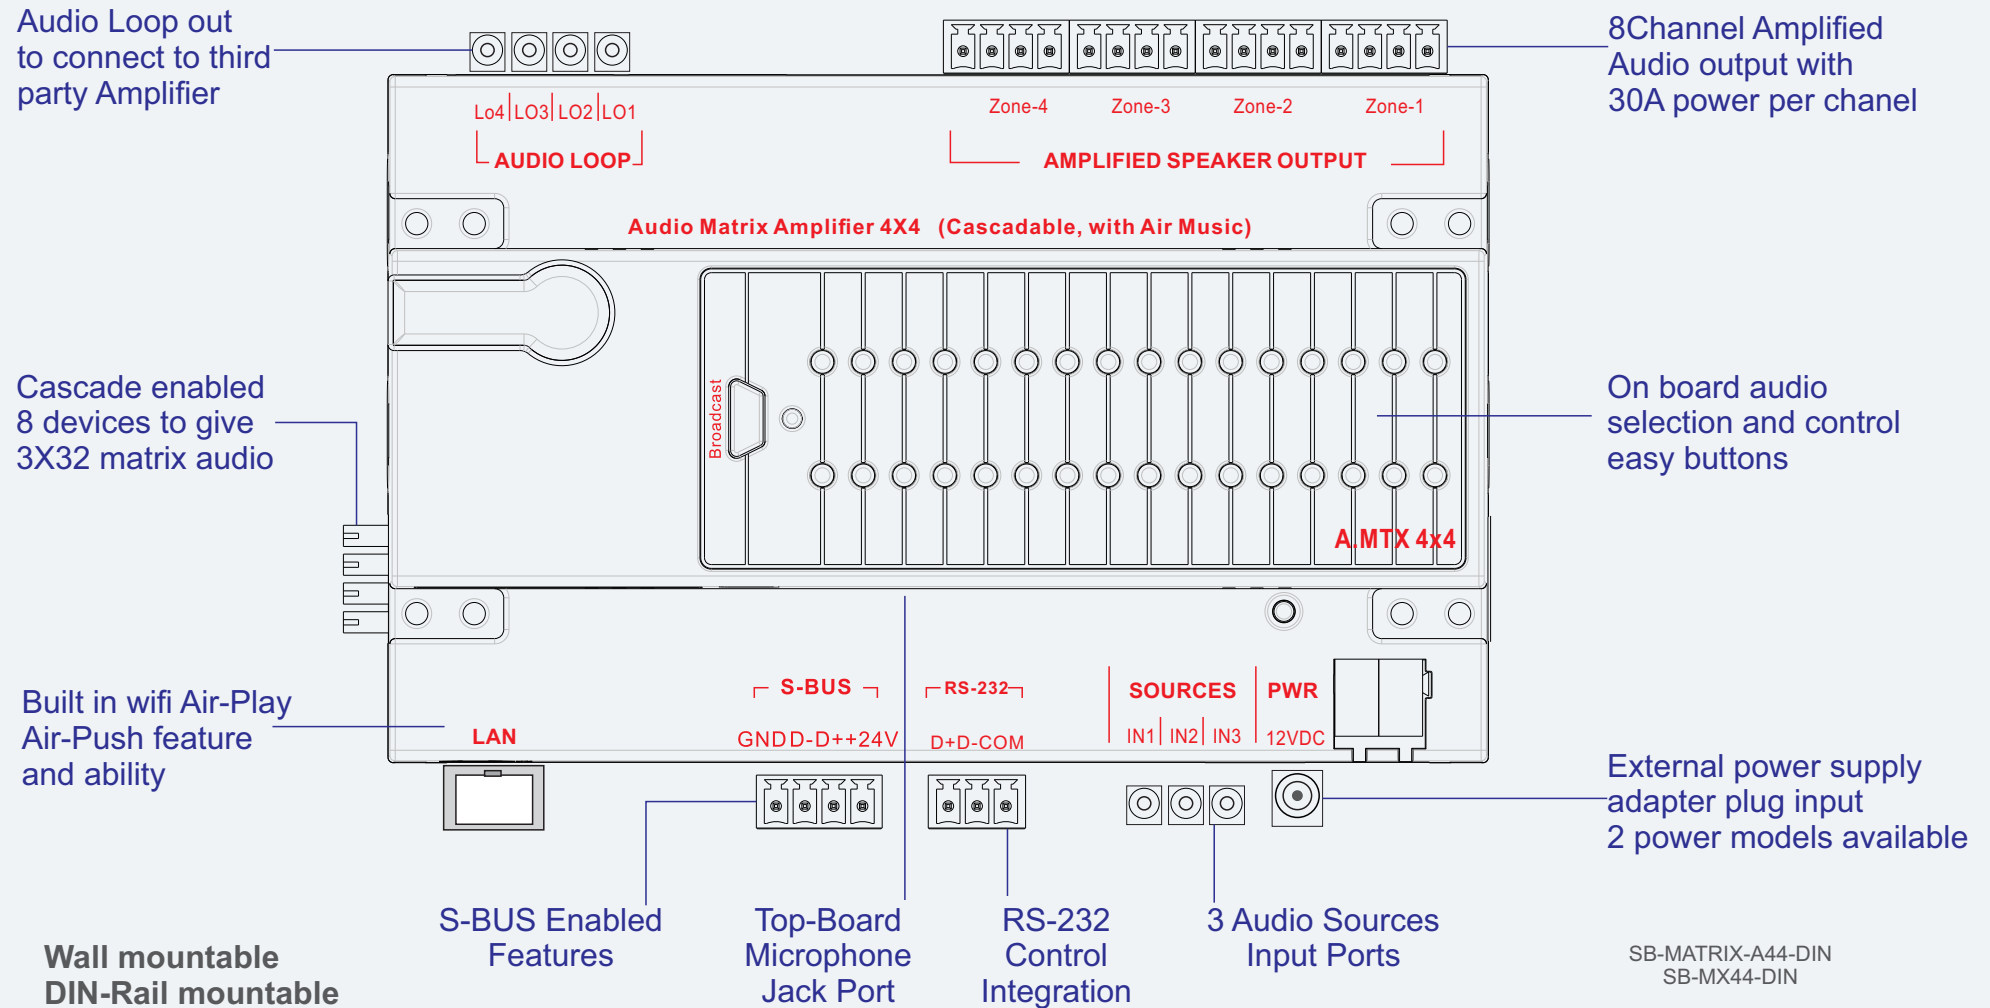

Audio Matrix 4X4

Standard-Series