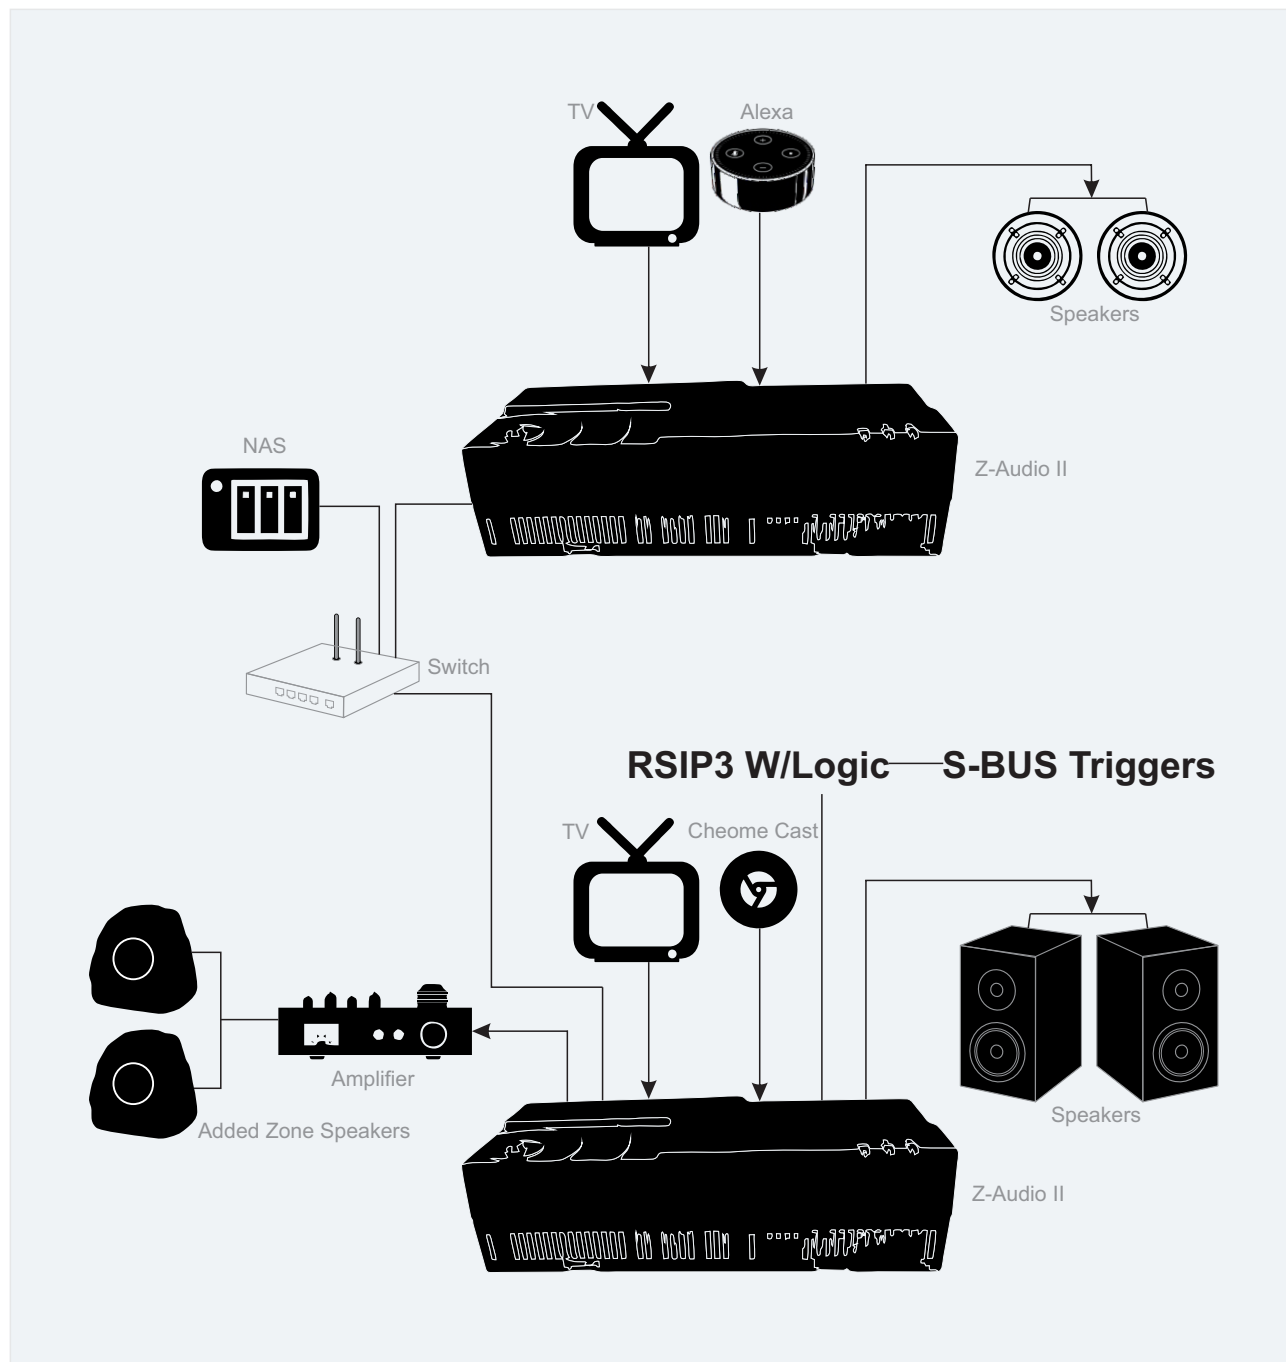

SB-ZAudio2-DN

Class-A High End Amplifier

Mute and Override

PA Input Aux has Built-In Audio Auto Detect
It Overrides the Played music once triggered

This makes it easy to play any music from
any source, then override it with announcement
or with Air-Music from phone or network

Fully Featured 2 Zone Connection Diagram (Home)

Technology

Entertainment

Safety

Information

Audio &

Security

Monitoring