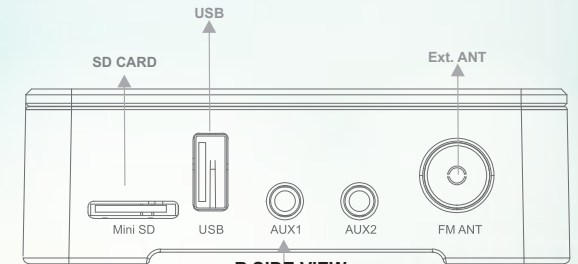

Music service availability varies by region.

WIRE-LINE

All easy connectors, for easy DIY installation

TOP VIEW

L.SIDE & FRONT VIEW

R.SIDE VIEW

PA.Sys
Chromecast
Airport
Air-Push
DVD
Audio SRC

BACK VIEW