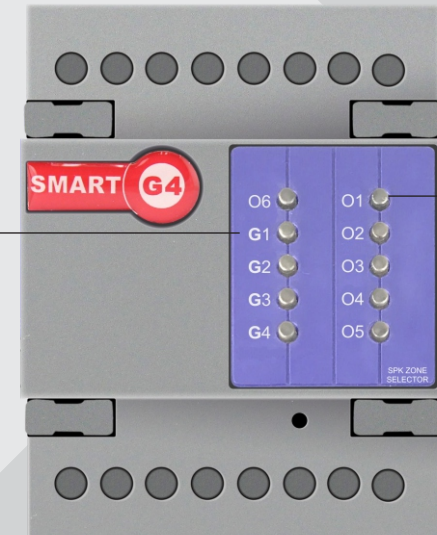

SMALL SIZE: DIN-RAIL & WALL MOUNT

- Easy speaker Connector connector
- S-BUS Enabled
- On-Board Control
- Manual control Ability (Push Buttons remote connection)
- Small Size, Easy Installation and connection

4 Groups On Device Selection

6 Areas On Device Select

SB-AudioX-DN