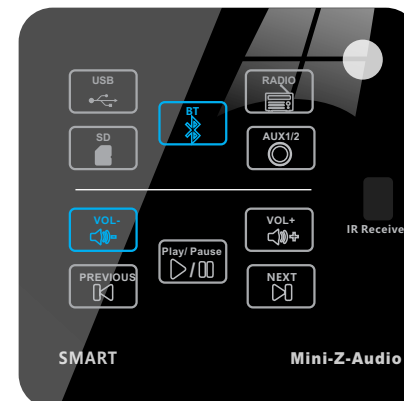

Mini-Zone Audio

SMALL AND SEXY

DIMENSIONS:

95 mm (W) x
26 mm (H) x
95 mm (D)

The all-in-one player with built-in quad amplifiers
4 Channels Total: 2 channels pumps 30Watts each,
and 2 channels that gives simply 6Watts for easy BGM.
The built-in AUX with Auto audio-detect feature allows
chromecast audio PnP with its full features
*according to region

SB-MiniZA-FL