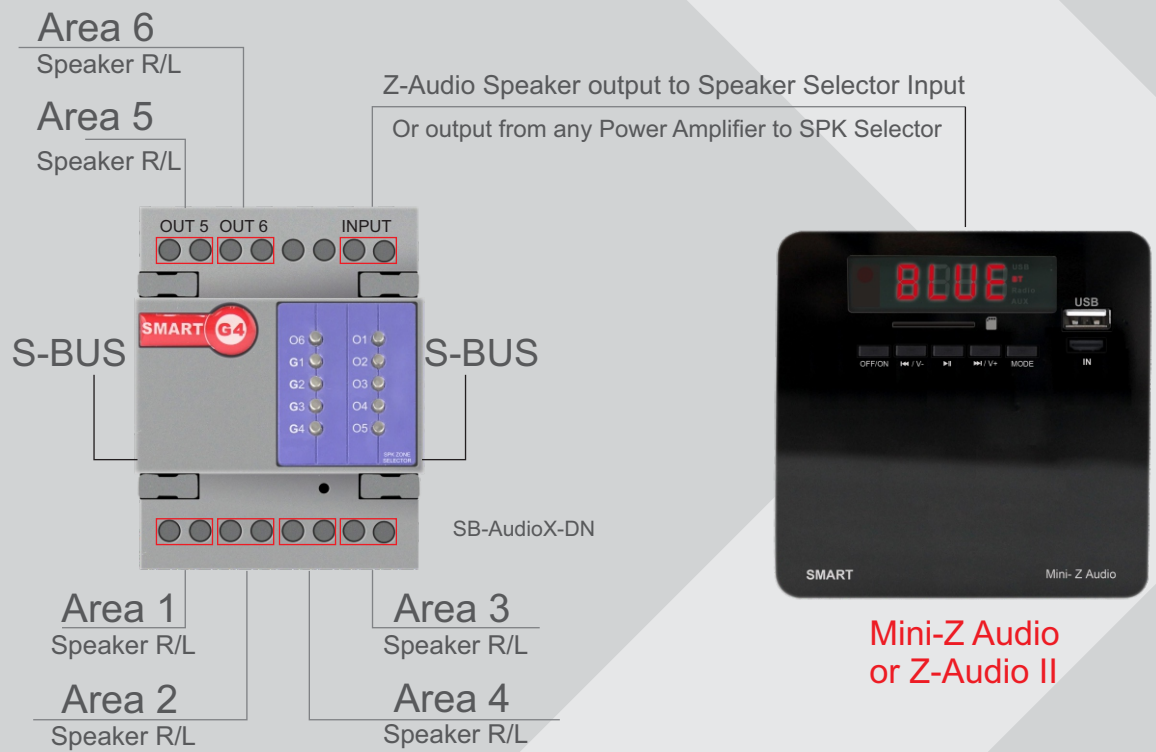

Speaker Selector Diagram