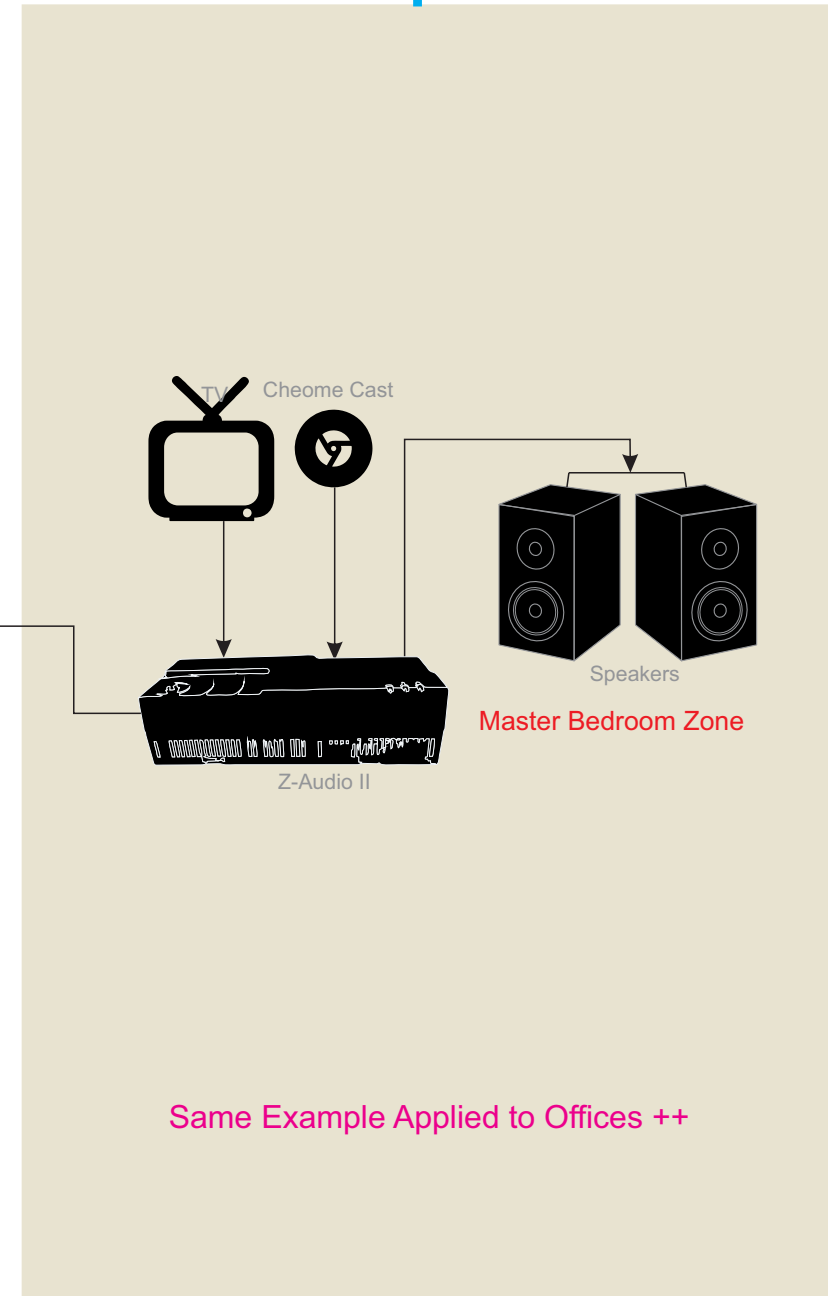

DIMENSIONS:
46 mm (W) x
46 mm (H) x
16 mm (D)

Usage:

- A- Amplify and Attenuate volume of connected source
- B- Convert any Android Tablet to become
S-BUS Switch with audio and Temperature
- C- As Sub-Zone Volume controller for Balcony, Dressing, Bathroom, Office ...

Can Control Volume using NO/NC Push button & Smart G4 Smart Panels & App

Mini volume + Application Diagram Sub-zones Example

Classroom Active Wall Speaker Pair with Mic Input Set

WW-104A UHF
2*15W speaker in pair; 110-240VAC power supply with one head worn UHF mic