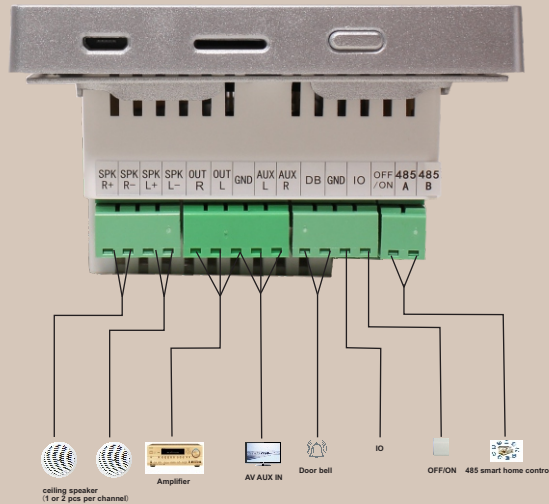

Mosaic Audio Center (Android)

SPECIFICATIONS

Output power	2*25W
Speaker Impedance	4-8ohm
System	Android 7.1
Body memory	1GB
Expand TF card memory	8GB, Scalable to 32G
Network	WIFI
CPU	Cortex 1.2G (Quad core)
Display	4inch capacitive touch screen
Resolution	480*480 IPS
Bluetooth wireless range	≤10M
USB	OTG USB
THD	0.03% (1W,1KHZ)
Frequency response	20 Hz-20 kHz (+/-2dB)
SNR	98db
Music format	Mp3, WMA, WAV, AAC, WAW, APE, OGG, etc.
Video format	MPEG-1/2/3/4, RM/RMVB, WMV, MOV, MK, VOB, AVI, 3GP, H. 264, etc.
Power Requirements	110-250VAC
Audio	Aux audio input and outputs
Dimension	86*86*11mm
Weight	0.7kg