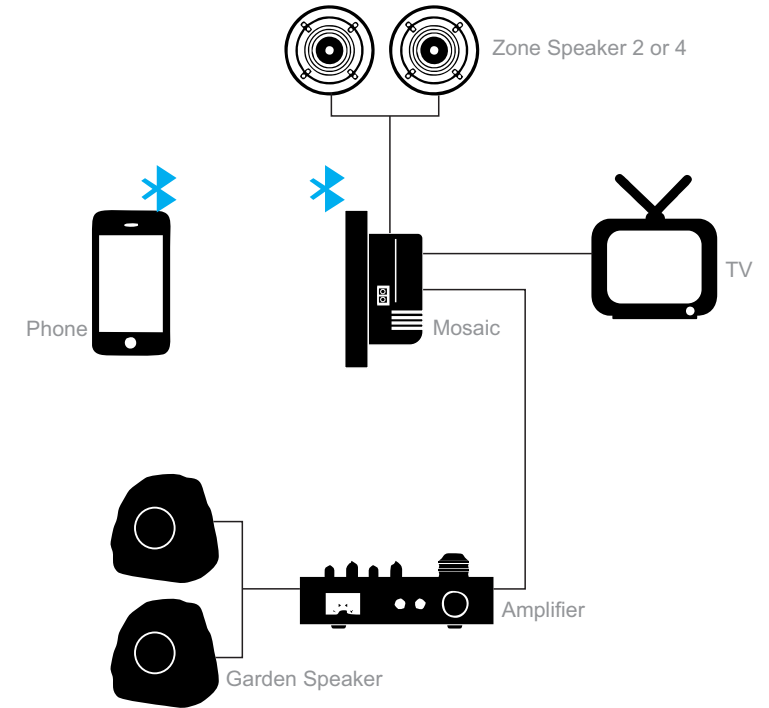

Blue tooth and Wifi
110-220VAC driven

2X25Watt RMS

Features:

- ▶ Adopt Bluetooth and WIFI wireless connection technology
- ▶ Standard 86 Mounted on the wall for easy control
- ▶ With wireless remote control
- ▶ Rs485 protocol for integration
- ▶ Download APP like Spotify, Pandora etc to it to play music from internet
- ▶ Support triggering doorbell function
- ▶ Support remote trigger power on/off
- ▶ Support program timer on/off function; and programmed song play after power on
- ▶ Support audio input and output function with secure and fast connect phoenix connectors
- ▶ Support TF card and OTG 2.0USB interface, USB can be connected to the hard disk;
- ▶ With WIFI connection
- ▶ Suitable for homes, commercial areas, kid's room, etc.

Order your Optional Hand Held Simplified Remote

White

SB-Mosaic4-EU/W

Golden

SB-Mosaic4-EU/G

Black

SB-Mosaic4-EU/B

Mosaic Audio Center (Android)

Connection Diagram

Wire Connection Pinout

R+ R- L+ L- 0+ 0- GND I+ I-
Speakers Out Aux

Lumin-Audio

Remote is Included Free

SS-Lumin-Audio-UK

2CHX25W Bluetooth wall amplifier with 2Ch lighting control (500W each)