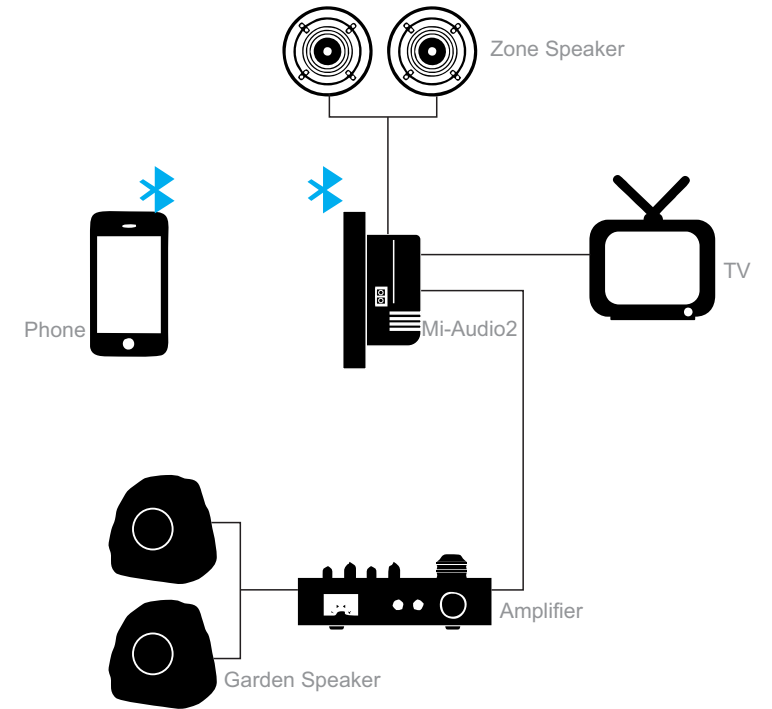

Touch enabled buttons (Baklit) and simplified.

Mi-Audio2

Elegant Affordable in-wall Touch Audio Player - Amplifier with Dual connection to Power by either Direct Electricity 110-220AC Or by 24VDC.

Built in Player/Amplifier which allows music playing direct with full convenience from SD card, USB or Blue Tooth, or Cable connected Aux.

*Optional Hand Held Simplified remote control

DIMENSIONS:

85 mm (W) x
86 mm (H) x
35 mm (D)

SS-MiAudio2-UK/W

Remote is Included Free

Fit for Mass
Development 

SS-MiAudio2-UK/B

Mi-Audio2

Connection Diagram

Wire Connection Pinout

Mi-Audio2

Features:

- ▶ Adopt Bluetooth wireless connection technology
- ▶ Standard 86 Mounted on the wall for easy control
- ▶ With wireless remote control
- ▶ 2.5D process glass with electroplated plastic border
- ▶ Elegant the light touch button
- ▶ Support play songs automatically when power on
- ▶ Support audio input and output function with secure and fast connect phoenix connectors
- ▶ Support linkage trigger doorbell
- ▶ Suitable for villa, homes, commercial areas, kid's room, etc.