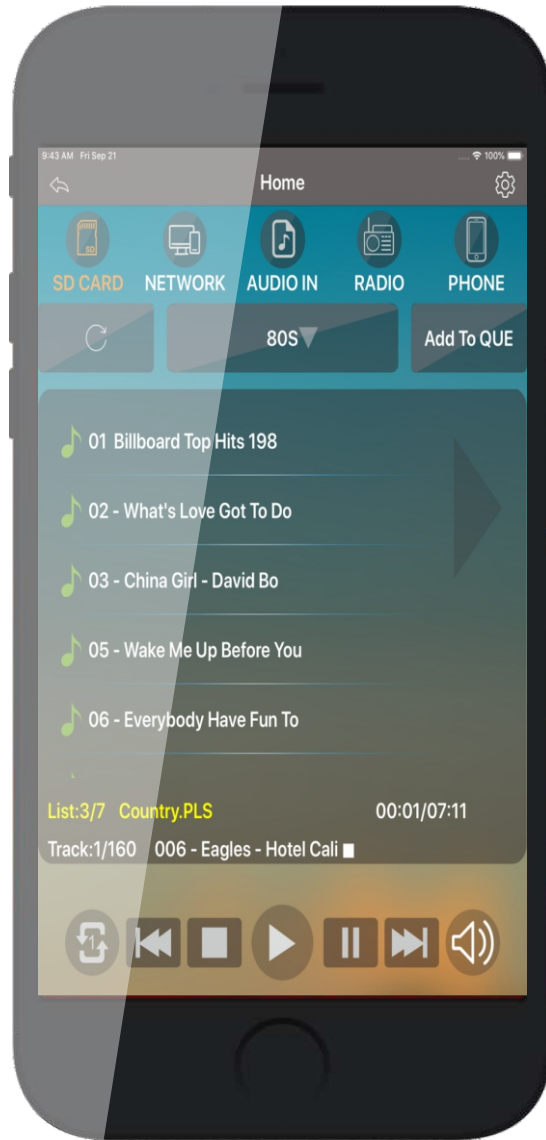

Read SD card & NAS Songs

Control Multi Chromcast Zones
Stream or Air-Play your Songs

Mini-ZAudio (ZAM)

START WITH ONE, EXPAND TO 1370

Most affordable Multi-Room Audio Distribution System.
It can deliver High fidelity digital music direct to your speakers
You can use different wattage or blast the up the volume in Garden
by adding Pre-Amplifiers

Mini-Zone Audio is the most flexible and affordable product today that has Integration ability to many Home Automation products and brands. Can start with 1 Room up to 1370.

Affordable Features

EASY ON BOARD CONTROL, IR CONTROL, WALL PANEL CONTROL, APP CONTROL, AND MORE