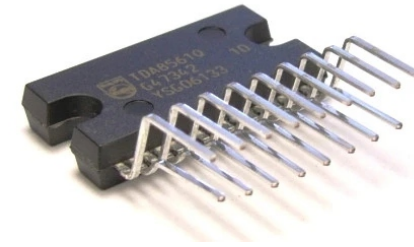

Class-A High End Amplifier