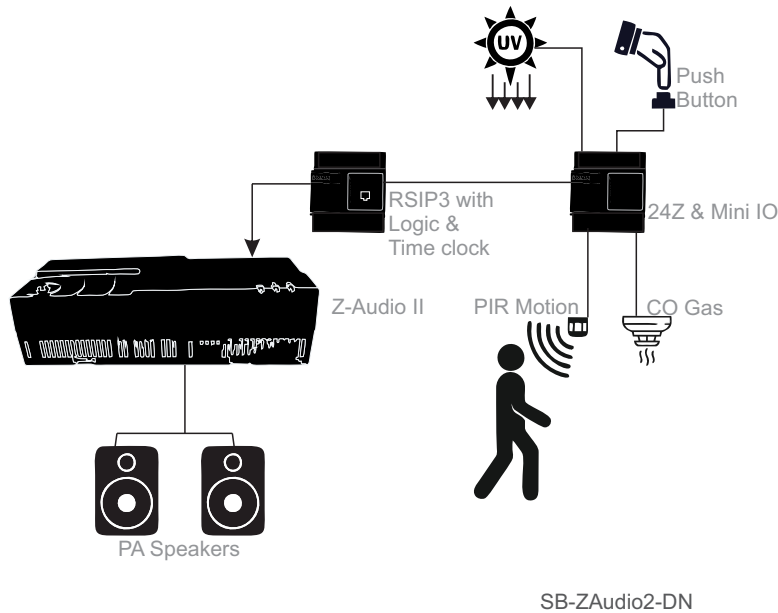

Smart G4 Audio System Connection For Different application

Public Area Application Example

Features and function

- -Give instructions at Vaccination centers touch-less on detection
- -Announce Alert if Pool invisible fence is crossed unattended
- -Give Instruction to Passengers approaching immigration and customs on motion
- -Alert To Pool Area duellers that UV rays level is high to take caution
- -Announce Alert to People in parking that co gas level is high
- -Select your Language and get audio instructions on demand

Application and use:

Garage - Pool - Immigration - Customs
Government Buildings -discipline structures
Vaccination centers