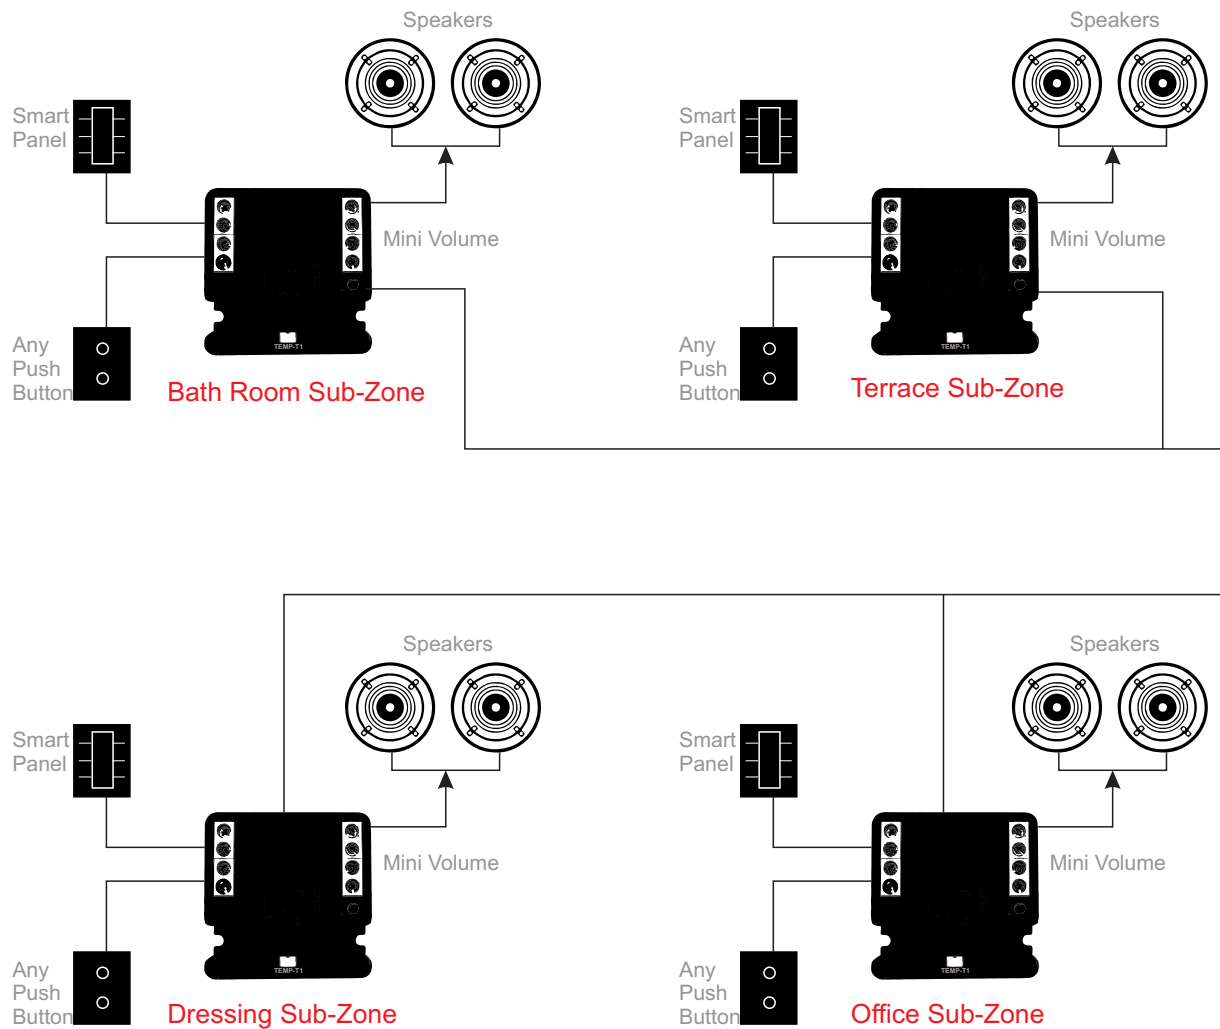

DIMENSIONS:
46 mm (W) x
46 mm (H) x
16 mm (D)

Usage:

- A- Amplify and Attenuate volume of connected source
- B- Convert any Android Tablet to become
S-BUS Switch with audio and Temperature
- C- As Sub-Zone Volume controller for Balcony, Dressing, Bathroom, Office ...

Can Control Volume using NO/NC Push button & Smart G4 Smart Panels & App

Mini volume + Application Diagram Sub-zones Example

Classroom Active Wall Speaker Pair with Mic Input Set

WW-104A UHF
2*15W speaker in pair; 110-240VAC power supply with one head worn UHF mic