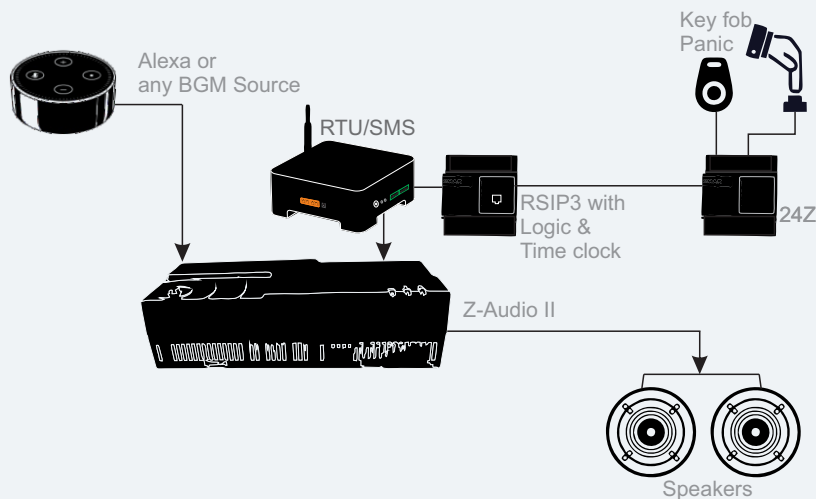

Smart G4 Audio System Connection For Different application

Parenting Application Example

Features and function

- -Reminders for children to study and off games
- -Reminder for Grand parents to Take medicine
- -Reminder about Garbage day
- -Panic Button allows direct connection to Relative
- -2-Way Audio connectivity and speaker amplification
- -Can Call in and check on Parents and Baby
- -BGM on Demand

Application and use:

Elderly at Home - Remote Parenting - PWD