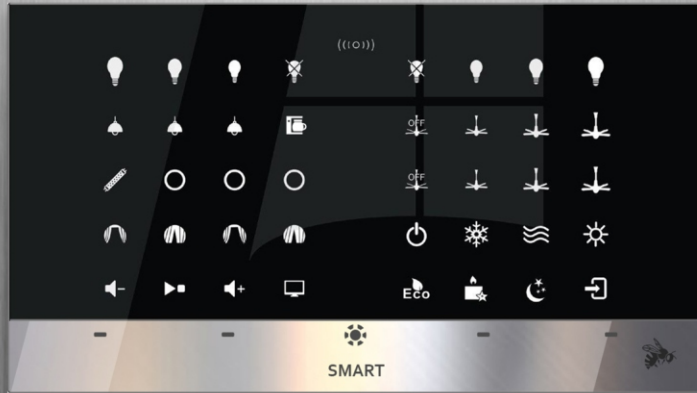

Smart Hornet

for Mass Apartments