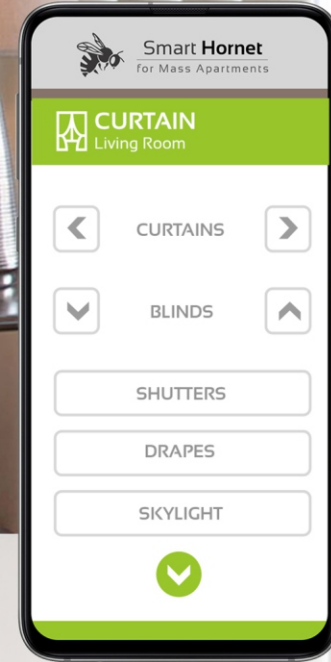

Smart Hornet

for Mass Apartments

Features Diagram

Easy | Expandable | Direct | Powerful | Elegant | Smart

Dimmer
Brightness 50%

ON

Volume 65%

Channel

ON

« »
Curtain

PRODUCT FEATURES

	Dimmer 2-4 Dimmer Channels increase / decrease light. Intensity to fit mood & ambience.		Light 4-8 On/Off channels for any use like light, appliance or other.		Curtain 1-2 Curtain motor control provision.		Color LED 3 RGB Color LED Control Channels.		Fan 1-2 Ceiling Fan Speed Controllers (Noise Reduction)
--	---	---	---	--	--	---	---	---	---