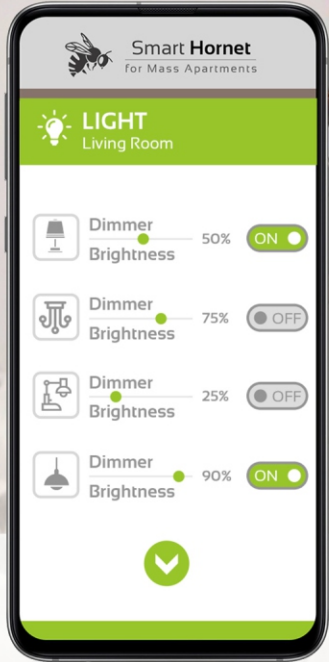

Smart Hornet

for Mass Apartments

Features Diagram

Easy | Expandable | Direct | Powerful | Elegant | Smart

Dimmer
Brightness 50%

ON

Volume 65%

Channel

ON

« »
Curtain

PRODUCT FEATURES

	Dimmer 2-4 Dimmer Channels increase / decrease light. Intensity to fit mood & ambience.		Light 4-8 On/Off channels for any use like light, appliance or other.		Curtain 1-2 Curtain motor control provision.		Color LED 3 RGB Color LED Control Channels.		Fan 1-2 Ceiling Fan Speed Controllers (Noise Reduction)
--	---	---	---	--	--	---	---	---	---

	Fan Coil Unit 1 FCU control AC control with 3 fan speed & presets.		Moods Moods and scenes.		Motion Sensor Built in motion sensor (wake up) occupancy.		Temperature Sensor Built in temperature sensor logic and time clock.		IR Eye Hand held remote control enabled.
--	--	---	-----------------------------------	--	---	---	--	---	--