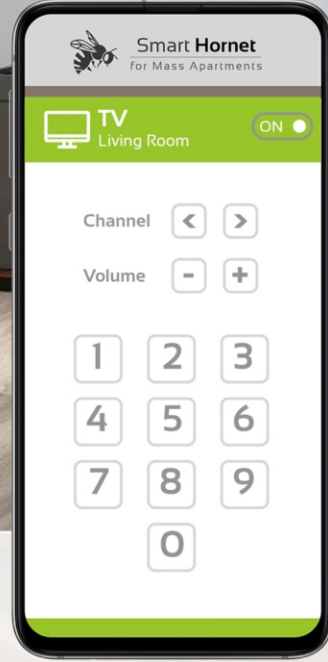

Smart Hornet

for Mass Apartments

Features Diagram

Easy | Expandable | Direct | Powerful | Elegant | Smart

Dimmer
Brightness 50%

ON

Volume 65%

Channel

ON

« »
Curtain

PRODUCT FEATURES

	Dimmer 2-4 Dimmer Channels increase / decrease light. Intensity to fit mood & ambience.		Light 4-8 On/Off channels for any use like light, appliance or other.		Curtain 1-2 Curtain motor control provision.		Color LED 3 RGB Color LED Control Channels.		Fan 1-2 Ceiling Fan Speed Controllers (Noise Reduction)
--	---	---	---	--	--	---	---	---	---