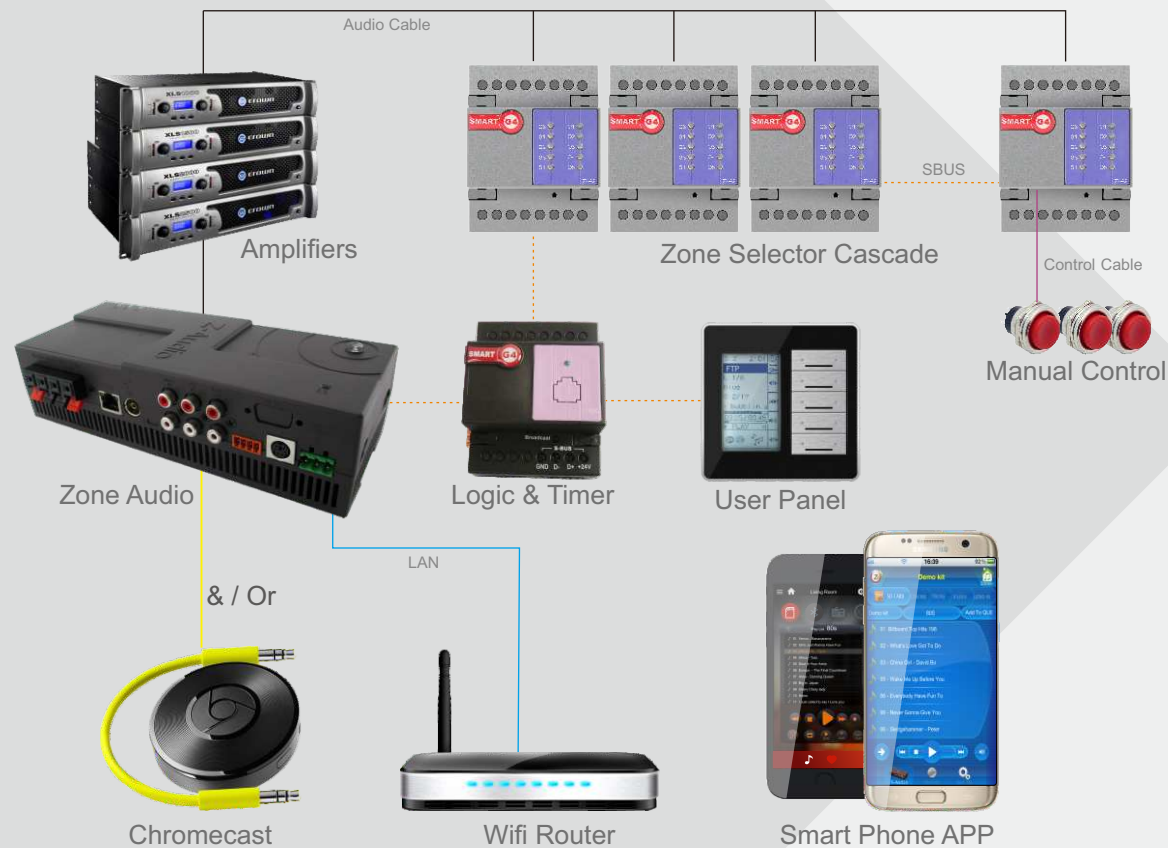

# Global Connection Diagram

SMART-GROUP is one of fastest growing companies in Home Automation and Media Control worldwide.

*Company*

Speaker Zone Selector is an Added Necessity to any installer in order to minimize installation time, impedance calculation wiring topology diagrams, & to give easy Audio Zone selection

*Affordable Features*

Speaker Zone Selector is cascable, affordable, and powerful it can be controlled manually, or from smart Panels as well as any smartphone or tablet

*Flexible Controls*

***SMART-GROUP***