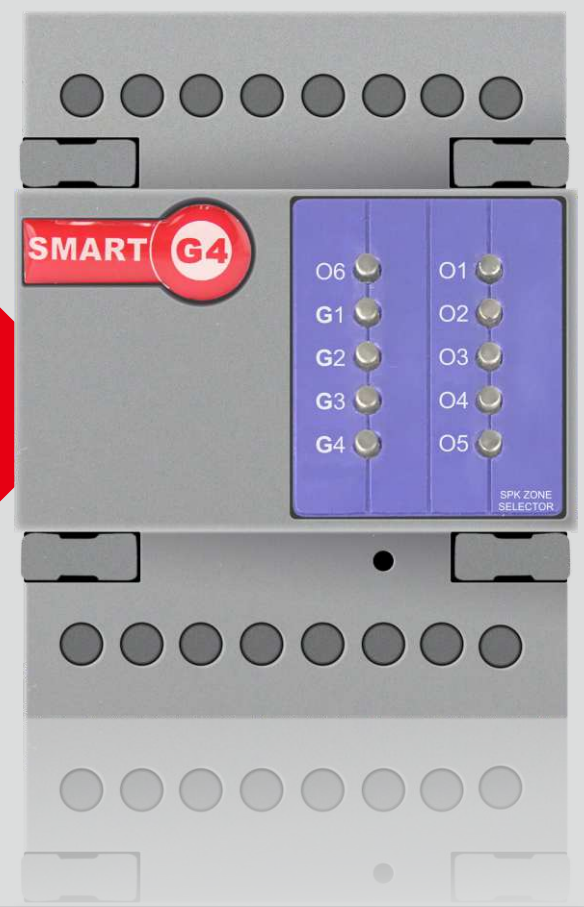

## PLAY YOUR FAVORITE MUSIC OR ANNOUNCE TO DESIRED ZONE GROUPS

Connect up to 12 speaker channels (R/L) separated into 6 zones with automatic impedance matching technology. Deliver High fidelity digital music direct to your speakers with power up to 1200 Watts

### DIMENSIONS:

72 mm (W) x  
72 mm (H) x  
91 mm (D)

### SMALL SIZE: DIN-RAIL & WALL MOUNT

Easy speaker Connector connector  
S-BUS Enabled  
On-Board Control  
Manual control Ability (Push Buttons remote connection)  
Small Size, Easy Installation and connection