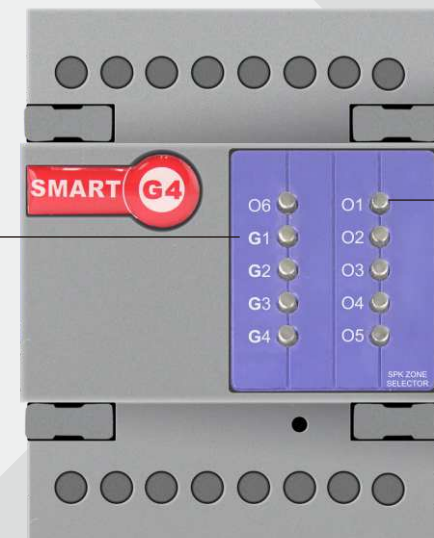

6 Areas On
Device Select