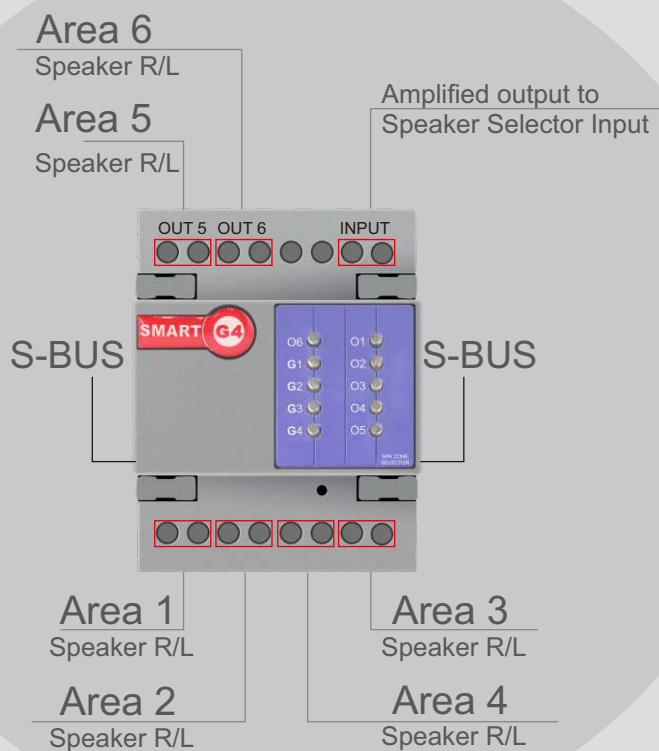

# Global Connection Diagram

SMART-GROUP is one of fastest growing companies in Home Automation and Media Control worldwide.

*Company*

Speaker Zone Selector is an Added Necessity to any installer in order to minimize installation time, impedance calculation wiring topology diagrams, & to give easy Audio Zone selection