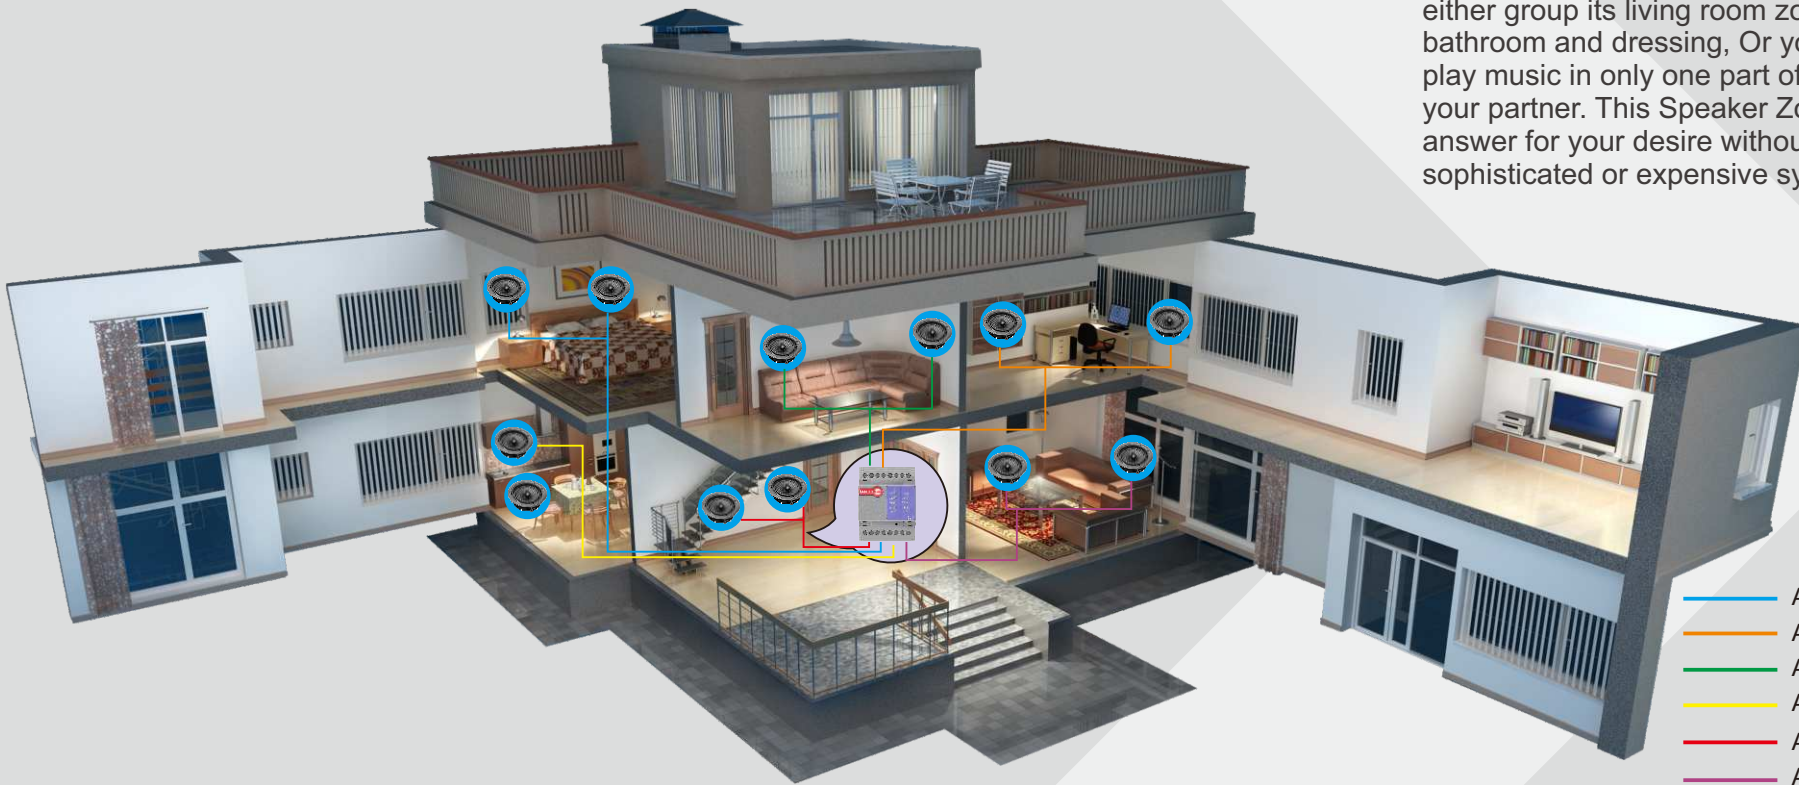

## PLAY YOUR FAVORITE MUSIC IN EVERY ROOM OF YOUR HOME

Select one room or group of rooms

play your favorite music and move it with you  
on the go.

create party mode as desired

control from your wall panel, switches, and  
your smart phone or tablet.

## DO NOT BOTHER YOUR PARTNER

When you have a master bedroom, where you like to either group its living room zone with bedroom, with bathroom and dressing, Or you like to have the ability to play music in only one part of that room without bothering your partner. This Speaker Zone selector will be the best answer for your desire without the need to buy sophisticated or expensive systems.