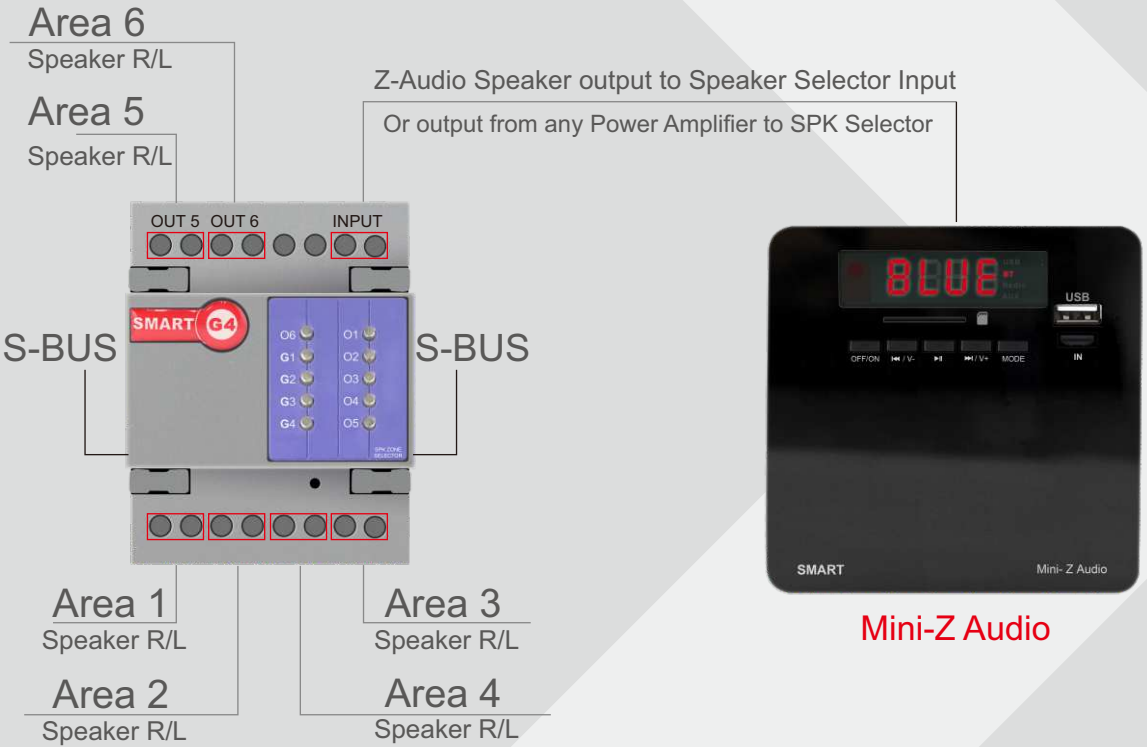

Speaker Selector Diagram