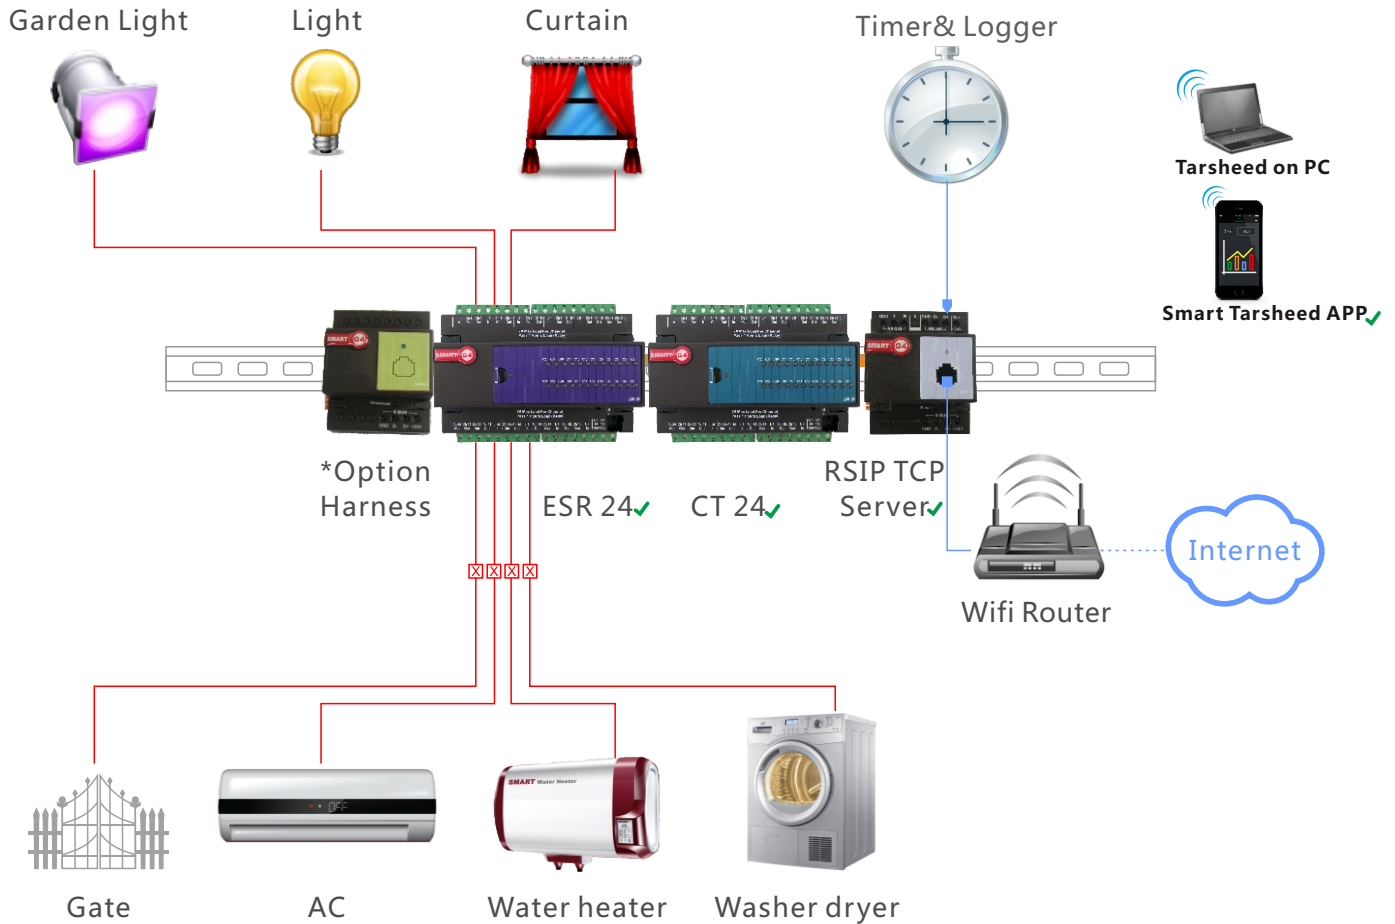

ESR24, CT24 & TCP SERVER

Tarsheed Alerts on Wastage

- ✓ Wastage Operation of AC and Boilers + lights ++ During School Time
- ✓ Wastage in Areas and Devices not Needed While Sleeping
- ✓ Wastage During Visits and Vacations ++
- ✓ AC Not Behaving Normal

- Set limits (Daily, Weekly, Monthly) Per Room, Per Device & Get Alerted + Auto Power cut off (Automatic Watch Dog and Awareness Enhancement)
- Get Warning About Air Conditioner Filter cleaning Schedule (Better Health Enhancement)
- Get Alert If your AC Type is Not Energy Efficient with Advises (Better Investment Analysis)
- Detailed Consumption Graphics Per Room Area (Build Self Knowledge on Power Management)
  - Lights
  - Water Heaters (Boiler)
  - Air Conditioning
  - Appliances
  - Other
- Get Alerted if Your Air conditioner Require Maintenance for Belts, or Other (Better Efficiency)
- Get Alert if Light Bulb Burn with Qty of Burned Fixtures Per Room/Area (Quality Building)
- Control all Devices on/off From your mobile over Wifi and Internet, 3G,4G (Flexibility)
- Schedule & Create own (scenes/scenario) per season (Adaptivity)
- Reporting on Full year log (Information)
- Expandable system (Future ability)