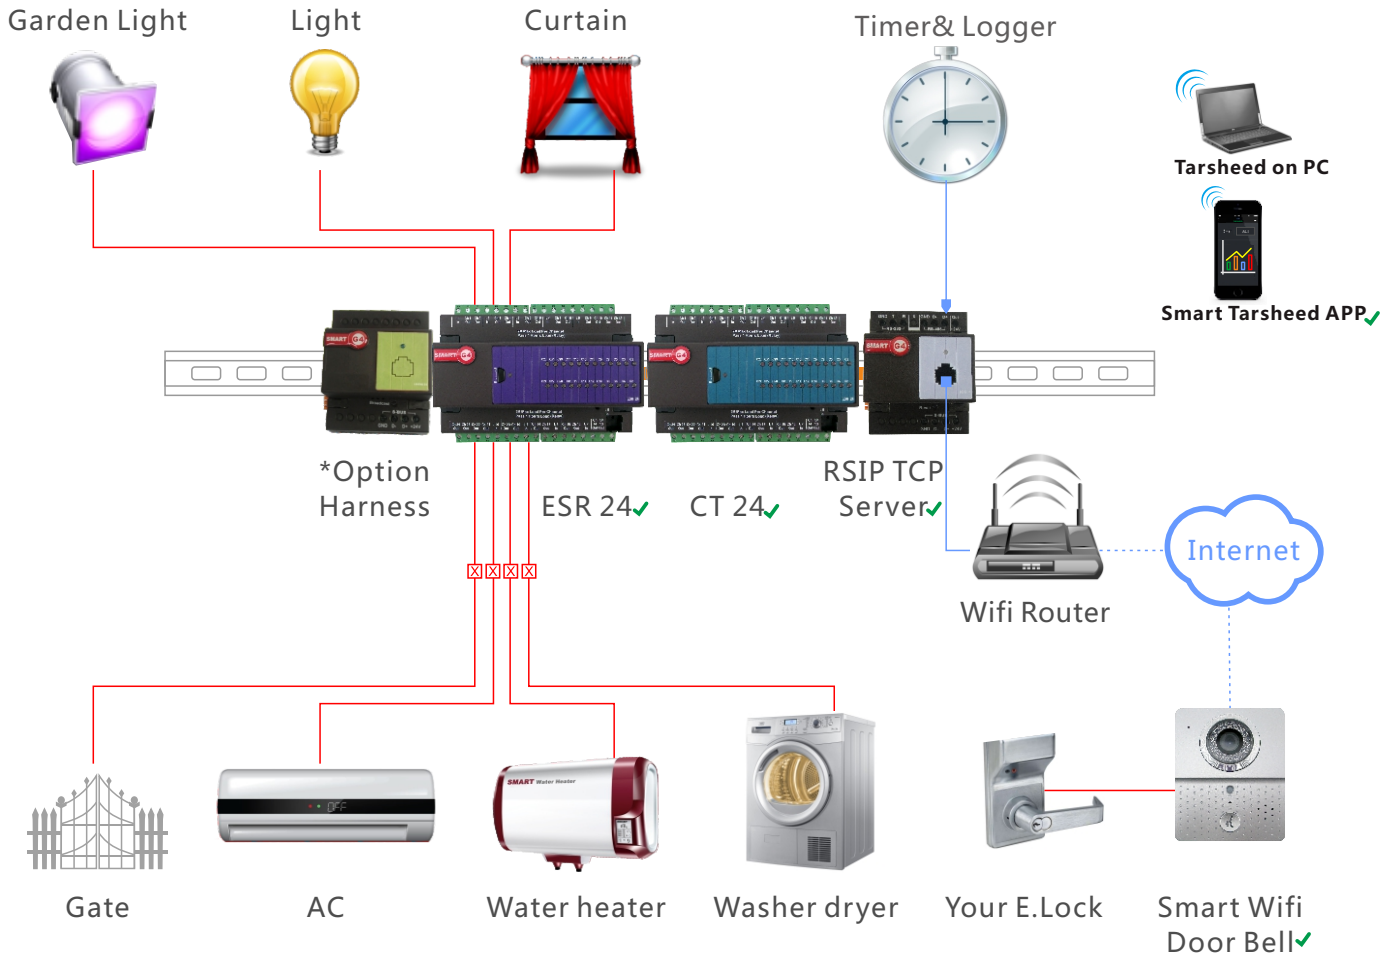

Tarsheed package EXTRA

BEST CHOICE FOR ENERGY AWARENESS & SAVING

AED 4500
ONLY

ESR24, CT24, TCP SERVER & iVDP

Tarsheed Alerts on Wastage

- ✓ Wastage Operation of AC and Boilers + lights ++ During School Time
- ✓ Wastage in Areas and Devices not Needed While Sleeping
- ✓ Wastage During Visits and Vacations ++
- ✓ AC Not Behaving Normal

- Set limits (Daily, Weekly, Monthly) Per Room, Per Device & Get Alerted + Auto Power cut off (Automatic Watch Dog and Awareness Enhancement)
- Get Warning About Air Conditioner Filter cleaning Schedule (Better Health Enhancement)
- Get Alert If your AC Type is Not Energy Efficient with Advises (Better Investment Analysis)
- Detailed Consumption Graphics Per Room Area (Build Self Knowledge on Power Management)
  - Lights
  - Water Heaters (Boiler)
  - Air Conditioning
  - Appliances
  - Other
- Get Alerted if Your Air conditioner Require Maintenance for Belts, or Other (Better Efficiency)
- Get Alert if Light Bulb Burn with Qty of Burned Fixtures Per Room/Area (Quality Building)
- Control all Devices on/off From your mobile over Wifi and Internet, 3G,4G (Flexibility)
- Schedule & Create own (scenes/scenario) per season (Adaptivity)
- See visitor and answer world wide 3G/4G/wifi (Connectivity)
- Release Door lock From mobile (Wifi/3G/4G) (Comfort)
- Get Alarm if any one stand long time in front of Gate and not Ring bell (Security)
- Monitor Remotely by Camera & software APP (Surveillance)
- Reporting on Full year log (Information)
- Expandable system (Future ability)