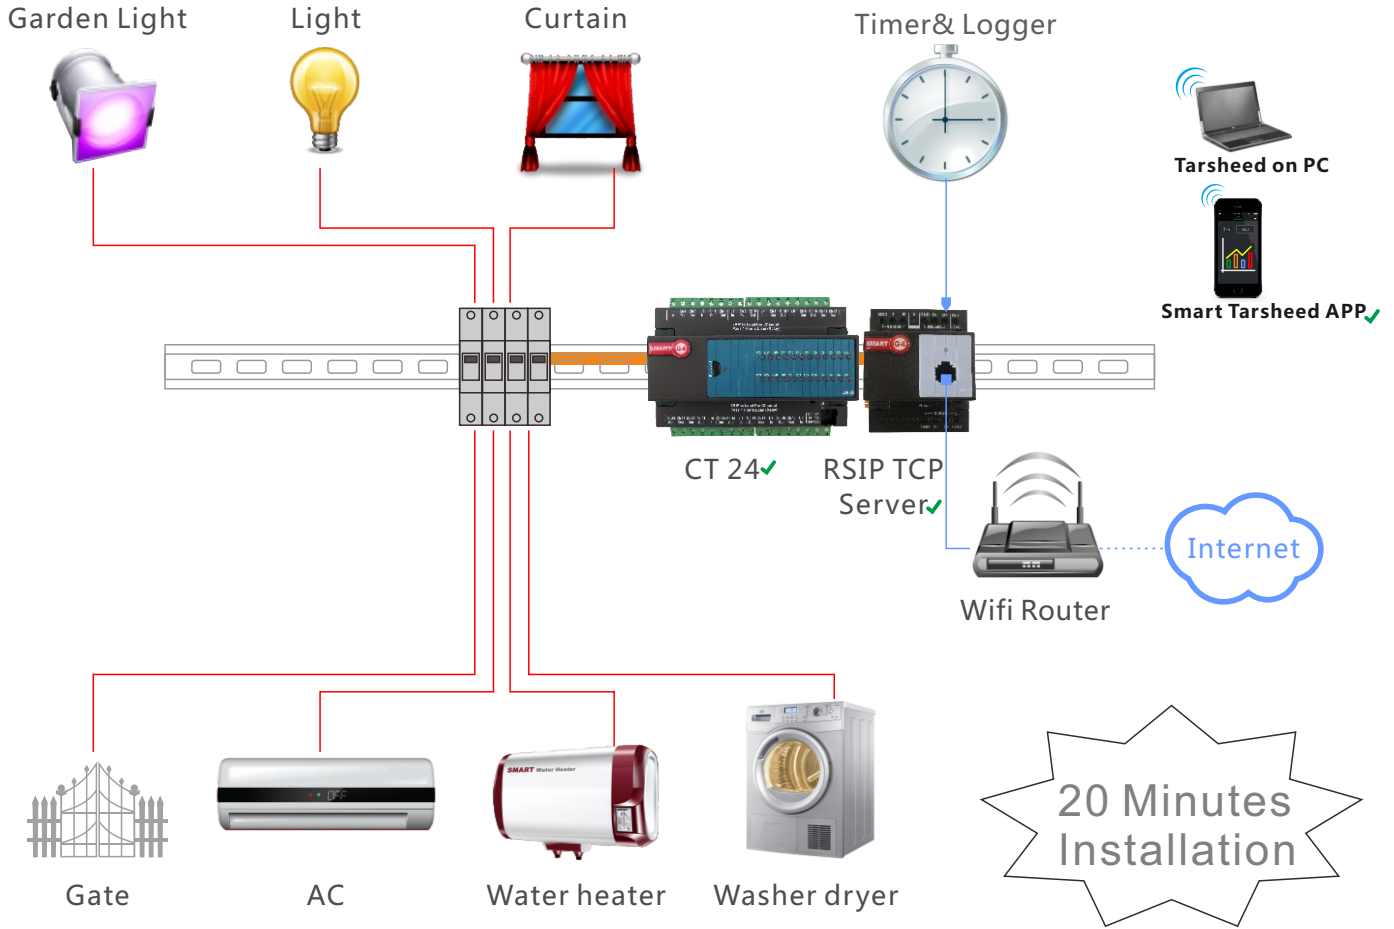

Ct24 & TCP SERVER

Tarsheed Alerts on Wastage

- ✓ Wastage Operation of AC and Boilers + lights ++ During School Time
- ✓ Wastage in Areas and Devices not Needed While Sleeping
- ✓ Wastage During Visits and Vacations ++
- ✓ AC Not Behaving Normal

- Set limits (Daily, Weekly, Monthly) Per Room, Per Device & Get Alerted (Automatic Watch Dog and Awareness Enhancement)
- Get Warning About Air Conditioner Filter cleaning Schedule (Better Health Enhancement)
- Get Alert If your AC Type is Not Energy Efficient with Advises (Better Investment Analysis)
- Detailed Consumption Graphics Per Room Area (Build Self Knowledge on Power Management)
 - Lights
 - Water Heaters (Boiler)
 - Air Conditioning
 - Appliances
 - Other
- Get Alerted if Your Air conditioner Require Maintenance for Belts, or Other (Better Efficiency)
- Get Alert if Light Bulb Burn with Qty of Burned Fixtures Per Room/Area (Quality Building)
- Reporting on Full year log (Information)
- Expandable system (Future ability)

- Set limits (Daily, Weekly, Monthly) Per Room, Per Device & Get Alerted + Auto Power cut off (Automatic Watch Dog and Awareness Enhancement)
- Get Warning About Air Conditioner Filter cleaning Schedule (Better Health Enhancement)
- Get Alert If your AC Type is Not Energy Efficient with Advises (Better Investment Analysis)
- Detailed Consumption Graphics Per Room Area (Build Self Knowledge on Power Management)
 - Lights
 - Water Heaters (Boiler)
 - Air Conditioning
 - Appliances
 - Other
- Get Alerted if Your Air conditioner Require Maintenance for Belts, or Other (Better Efficiency)
- Get Alert if Light Bulb Burn with Qty of Burned Fixtures Per Room/Area (Quality Building)
- Control all Devices on/off From your mobile over Wifi and Internet, 3G,4G (Flexibility)
- Schedule & Create own (scenes/scenario) per season (Adaptivity)
- Reporting on Full year log (Information)
- Expandable system (Future ability)