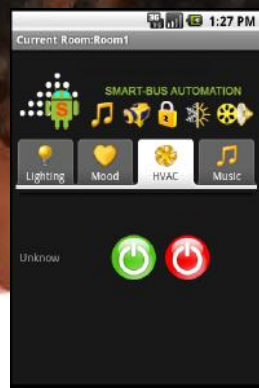

# MOTORISATION

Store, Rideau, Ascenseur, support TV...

Android

# iPod iPhone iPad

Camera Control

Appliance Control

Macro Button

Home automation systems offer peace of mind

Details Zoom On Panel:

Smart Gate