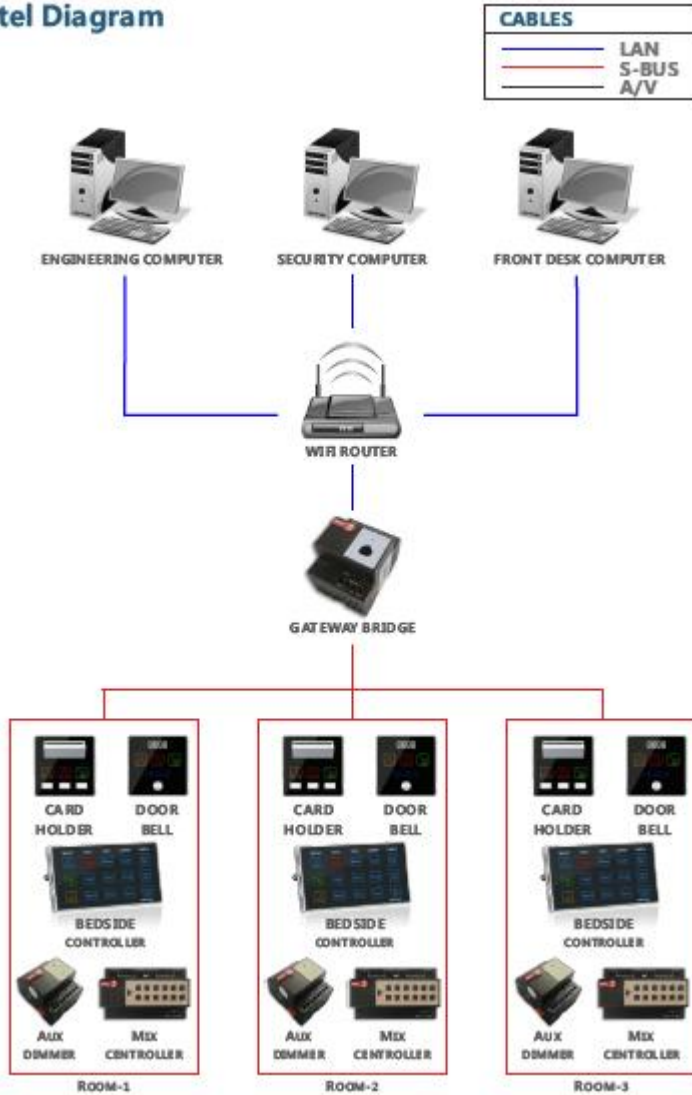

## Z-Audio Diagram

CABLES	
	LAN
	S-BUS
	A/V

# Solutions that Smart-G4 Can Provide

↓Hotel DDP Menu

↓Hotel Service

Smart-Hotel

# Hotel Diagram