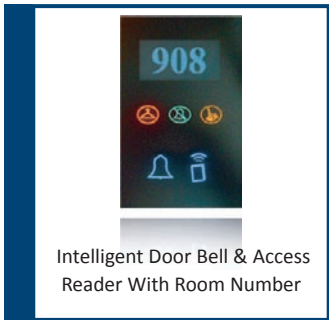

- 1- Bedside Smart-Hotel DLP
- 2- Mood Lighting & Dimming
- 3- Media Streamer Color Screen
- 4- Phone with Message Waiting
- 5- Intelligent Door Bell & Access Reader

- 6- LED Floor Tiles
- 7- Mirror Defogger
- 8- Cool Panel PC with WIFI
- 9- Video on Demand
- 10- Hotel Smart 5 in 1 energy saving sensor

- 11- Controlled Power Outlets
- 12- Air Conditioning Control
- 13- Smart Energy Master Room Card Control
- 14- Hotel Service & Master Switch
- 15- Curtain Motor Control