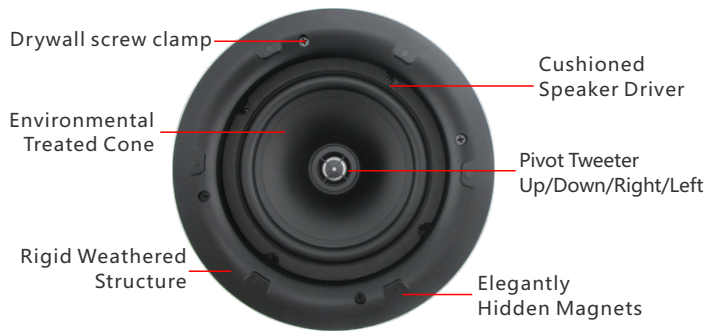

If you have further questions, please kindly contact your local Distribution Center.

Specifications:

Speaker Size	6.5"
Drive Unit Complement	(ASP) Advanced Sound Pressure
Tweeter Equalizer	+3dB/-3dB
Power	60 Watts
Cone	Weather Coated PP
Driver Cushion	Rubber Surround
Impedance	8 Ohms
Voice Coil	25mm ASV
Magnet	11 Oz Minimum
Tweeter	20mm Aluminum Dome
Sensitivity	(1W/1M) : 90 Db
Frequency Response	60 Hz - 20k Hz
Cut Out Dimensions	Φ 210 mm Diameter
Overall Dimension	Φ 225x98mm depth

Frameless 2way Speaker 6.5" Cone
with 20mm Pivot 3Level Twitter

NAI-65PP-CC

Made By Nice Automation Inc. USA
QC by MazTrad Canada 🍁

Easy Installation into Ceiling cutout

Flexible Tweeter Pivoting with 3 Levels of Equalizing

Protected Grill Edge and Fine Dust Filter

Scratch Proof Slim and Elegant Grill Edge Surround

Amazing Slim Circle Grill

Elegant Square Slim Grill

Packing Box