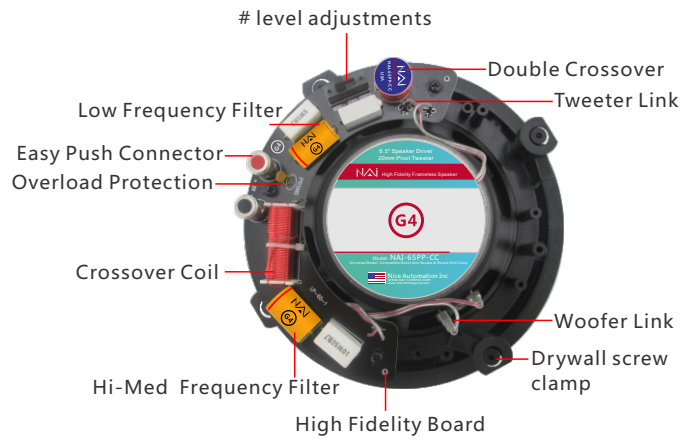

If you have further questions, please kindly contact your local Distribution Center.

Specifications:

Speaker Size	6.5"
Drive Unit Complement	(ASP) Advanced Sound Pressure
Tweeter Equalizer	+3dB/-3dB
Power	60 Watts
Cone	Weather Coated PP
Driver Cushion	Rubber Surround
Impedance	8 Ohms
Voice Coil	25mm ASV
Magnet	11 Oz Minimum
Tweeter	20mm Aluminum Dome
Sensitivity	(1W/1M) : 90 Db
Frequency Response	60 Hz - 20k Hz
Cut Out Dimensions	Φ 210 mm Diameter
Overall Dimension	Φ 225x98mm depth

Frameless 2way Speaker 6.5" Cone
with 20mm Pivot 3Level Twitter

NAI-65PP-CC

Made By Nice Automation Inc. USA
QC by MazTrad Canada 🍁

Easy Installation into Ceiling cutout

Flexible Tweeter Pivoting with 3 Levels of Equalizing