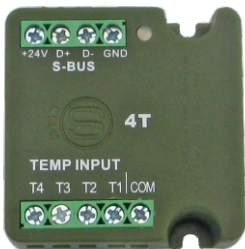

4T
Need T2: Temp of Water, Pool,
JacuzziSauna Wine cellar
SB-4T-UN