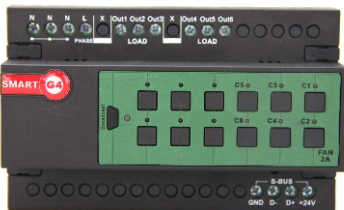

Available With:

- HVAC4
- HVAC3
- HVAC2

- Fan Speed Control Module

Fan Speed
Ventilation FAN Motor Speed