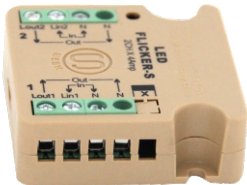

Mood Lighting & Dimming

Relays and Motorized Control MODULES

- Mix24 Controller, DIN-Rail Mount

Flicker

Add total Off for Eliminating current Leakage of any Dimmer while cause build up then some flashes effect
SB-2Flicker-DN

- LED Driver/Dimmer 4Ch Bus-Enabled