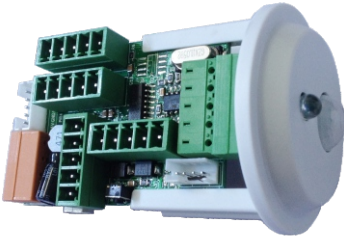

Sensors, Detectors, Dry Inputs

- 5IPIR Controller

5IPIR
controller for 5 Qty of IPIR
SB-5IPIR-SL