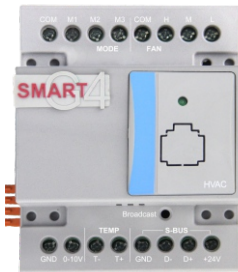

HVAC
Central AC FCU AHU VAV
and Many Other
SB-HVAC4+-DN

Climate Control (HVAC)

- HVAC4 Comfort, Air Condition Control Module