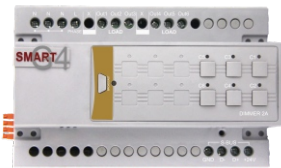

Mood Lighting & Dimming

Relays and Motorized Control MODULES

- Heavy Load Leading Edge Dimmer 2Ch 20A

Available With:

- 2CH 20A
- 3CH 10A

Wall Dimmer20A Dimmer
Heavy Load Dimmer
Special Heavy Load Dimming
SB-DIM2c20A-WL

- UTED4ch Universal Dimmer 4ch 2Amp/Channel

Available With:

- 4CH 2A
- 2CH 6A
- 4CH 3A
- 6CH 2A
- 8CH 1.5A

Universal DimUTE
Universal DimmerTrailing Edge
dimmer, LED Dimmer
SB-UDIM4c2A-DN

- 6-ch, Flourecent ballast (0V-10V) Dimmer 16A/Ch

Dimmer 16A/Ch (G4) (0V-10V)
Flourecent Lights Dimmable Ballast
Control.Valve Control
SB-6B0-10V-DN