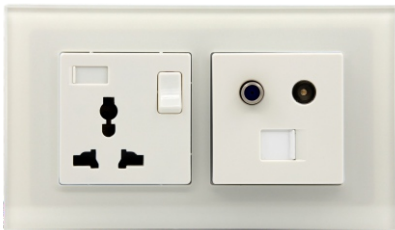

- MEDIA HUB-2Desk Panel for Hotels

Available With:
- Hub2
- Hub3

Media Hub
JNG Matching Outlets
SS-MediaHub2-WL