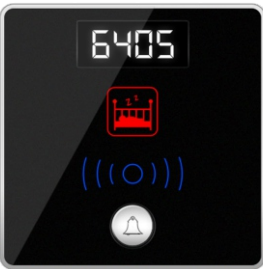

- Apartment Door Access Bell Panel with Child

Baby

Bell Push with DND

-U.S. standard