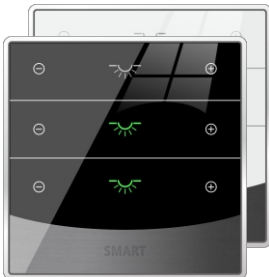

– (Eclipse) Touch Switch 3TB

Color:
– Black
– White

Available With:
– 3 Touch
– 4 Touch

Eclipse 3T

Touch Button Digital Switch
–U.S. standard