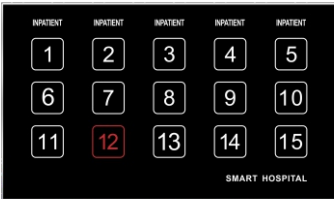

Clinic and Hospital Systems

- Hospital Nurse Station Panel (Acknowledge)

Nurse Station

SB-NCStation-FL