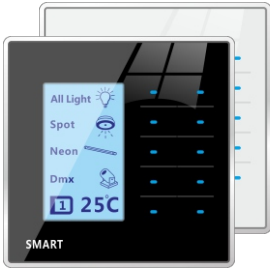

User Interface

Control Everything From Anywhere

- DTP Smart Dynamic Touch Button Panel

Color:
- Black
- White

DTP

LCD with Touch Buttons

-U.S. standard