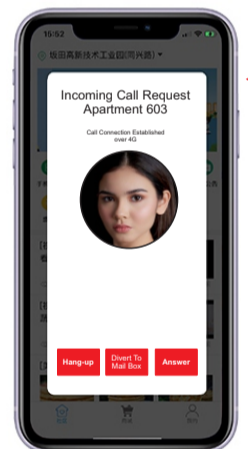

# IP Video Door Phone Smart Building-Entry System

**20 Flats**  
**Package with**  
**20 Touch Screens**  
**IP Video Intercom**  
**System+**  
**1 Face-ID & RFID**  
**Lobby Cam Unit**  
**\$850**  
**USD Only**

10.1 inch Lobby Screen,  
With Biometric Face Recognition  
RFID Reader & Cloud Intercom

Answer Visitors  
on your S.Phone  
in Ease remotely

\*Optional Guard Phone

Comes with  
40 X RFID  
Cards (free)

Comes with (20 x) 7"-inch  
POE Elegant Touch-screens  
Intercom Units for 20 Flats  
Each has Security Alarm built-in