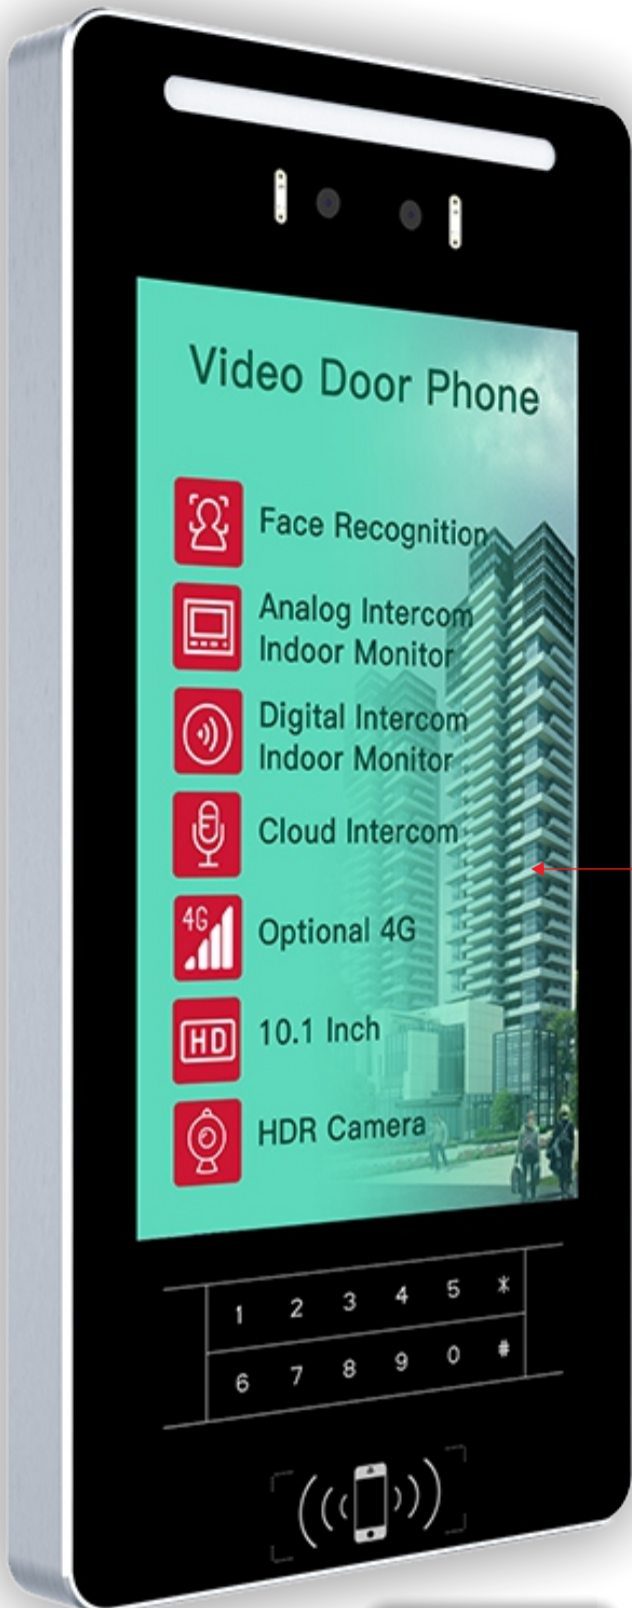

# IP Video Door Phone Smart Building-Entry System

**20 Flats**  
**Package with**  
**20 Touch Screens**  
**IP Video Intercom**  
**System+**  
**1 Face-ID & RFID**  
**Lobby Cam Unit**  
**\$850**  
**USD Only**

10.1 inch Lobby Screen,  
With Biometric Face Recognition  
RFID Reader & Cloud Intercom

Answer Visitors  
on your S.Phone  
in Ease remotely

\*Optional Guard Phone

Comes with  
40 X RFID  
Cards (free)

Comes with (20 x) 7"-inch  
POE Elegant Touch-screens  
Intercom Units for 20 Flats  
Each has Security Alarm built-in