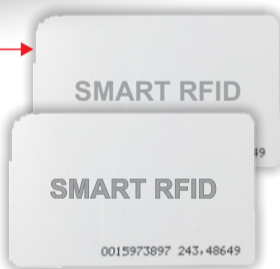

Comes with (20 x) 7"-inch
POE Elegant Touch-screens
Intercom Units for 20 Flats
Each has Security Alarm built-in

*Expandable to 9999 Flats

www.smartG4control.com