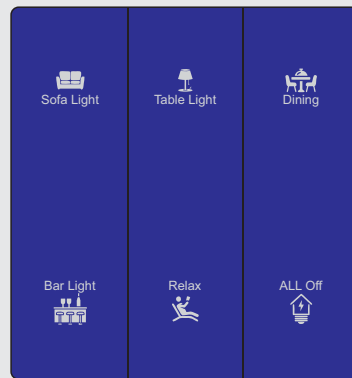

SS3-Planum3B+4B+Universal/2USB-WL

BLACK = STANDARD

GREY = STANDARD

We Can Customize your color Needs

CUTTING EDGE

ELEGANT

AFFORDABLE

EXPANDABLE