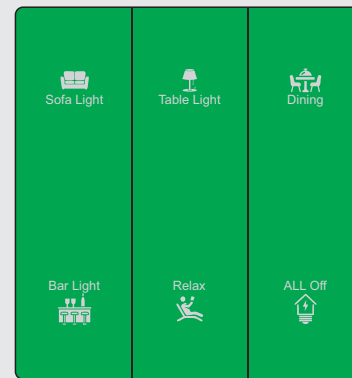

SS3-Planum3B+4B+Universal/2USB-WL

BLACK = STANDARD

GREY = STANDARD

We Can Customize your color Needs

CUTTING EDGE

ELEGANT

AFFORDABLE

EXPANDABLE