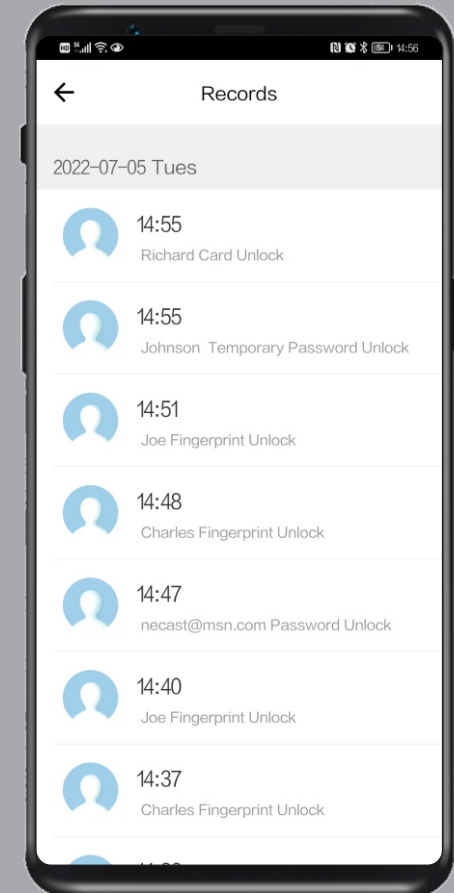

Unlimited

Key Unlock

2 keys Included

Tuya APP Unlock

Unlimited

RFID Card Unlock

100 RFID

6 WAYS TO UNLOCK

Free Tuya App Features

Manage Multiple Homes/
Offices and Multiple Locks
Per Home/Office easily

Manage Users and Enroll
Them easily onsite using App
Adding Card, Finger and Code

Easy Add and Delete

Optional Controls:
Limit Entry by Number of entries
Limit Entry by Time bracket
Limit Entry By Dates

Check Entry Unlock Logs
On The Go Fast and Easy

Easy Remote Unlock

5 Minute valid Temp.
Passcode generation

Easy Local Enrolment
User Management

Local and Remote
Unlock Record Query

Free Tuya App Features

Easily Block any User
Finger Print remotely

Easily Block any User
Card or Password remotely

Alarm in case Any Blocked Finger, card, or Password was used

Generate Temporary Pass
Code 5 minutes Valid use

Unlock to Enter or to allow
Someone to enter Remotely