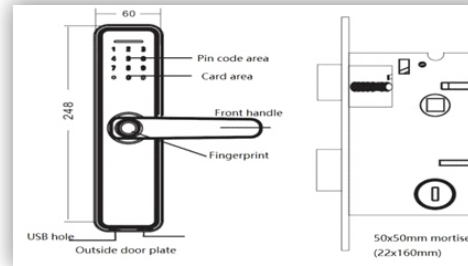

Vieo Alarm Logs conveniently

One Lock is all you need to Stock!

This SA6i1-BioLock is Designed with Most Professional and most flexible features

It Comes Complete as a Set in a Box

Item	Brief Drwaing	Name	Quantity	Remark
1		Mortise	1PCS	50MMx50MM mortise (22x160MM)
2		Door Plate	1PCS	
3		Latch box	1PCS	
4		IC card	2PCS	Once lost, please cancel this card immediately at the door lock side
5		Key	2PCS	Store it aside, do not pu in the same room of the door lock
6		Square steel	2PCS	8x8x80mm
7		Cross round head screw	1PCS	4x30mm
8		Cross round head screw	2PCS	4x45mm
9		Screw bolt	1PCS	4x5x30mm
10		Screw bolt	2PCS	4x5x35mm

Fits Thin 30mm Door to Thick 100mm Door

Super Easy Configuration

Same Lock is Flexible to Install on either:
right side opening door type
or left side opening door type.

Technical Parameters

SA6i1-BioLock