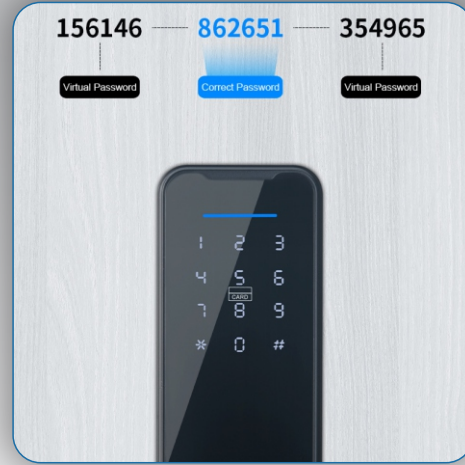

Virtual Password Tech. Prevents Compromise of Real Password