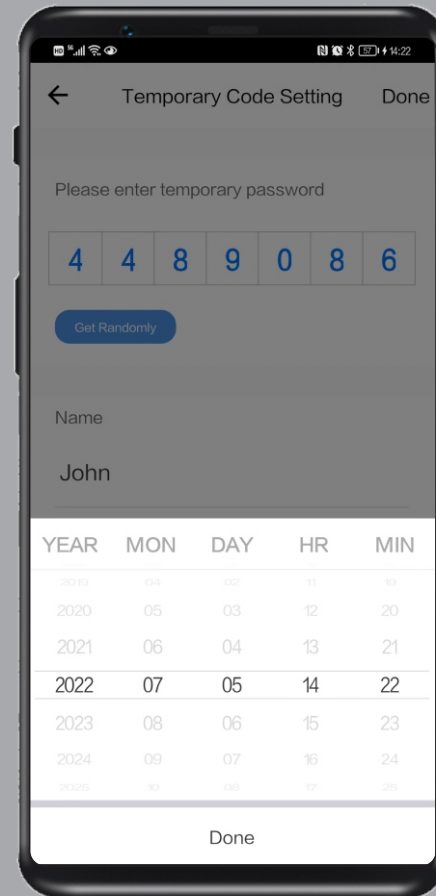

Step1:

Remotely over internet from app

Enter Guest Details and Check-in
Check-Out Time and Dates of stay

Guest Name : John Michael
Pass-code to use : 4489086
Start Date & Time : 05 July 2022 14:20
End Date & Time : 12 July 2022 14:20

Step2:

Send the Code to your Guest

by email, SMS, Air BnB App, or other

Full Log of Guest Access Date, Time
is Conveniently available on App
Remotely over internet and wifi

Fast & Easy to Lock

Lift Handle up to Lock