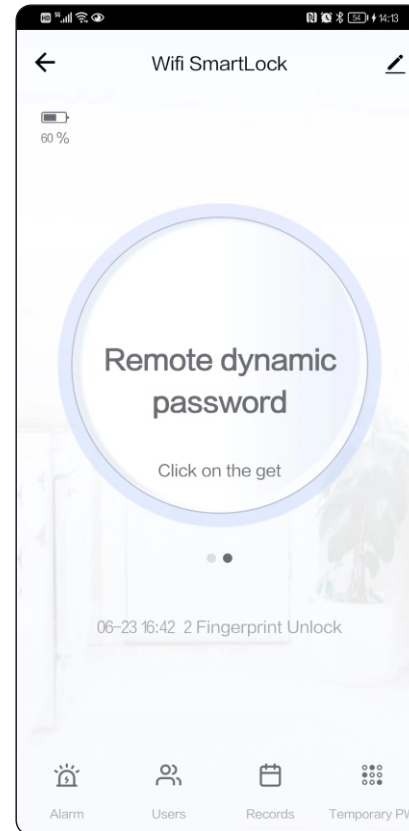

Free Tuya App Features

Manage Multiple Homes/
Offices and Multiple Locks
Per Home/Office easily

Manage Users and Enroll
Them easily onsite using App
Adding Card, Finger and Code

Easy Add and Delete

Optional Controls:
Limit Entry by Number of entries
Limit Entry by Time bracket
Limit Entry By Dates

Check Entry Unlock Logs
On The Go Fast and Easy

Easy Remote Unlock

5 Minute valid Temp.
Passcode generation

Easy Local Enrolment
User Management

Local and Remote
Unlock Record Query

Free Tuya App Features

Easily Block any User
Finger Print remotely

Easily Block any User
Card or Password remotely

Alarm in case Any Blocked Finger, card, or Password was used

Generate Temporary Pass
Code 5 minutes Valid use

Unlock to Enter or to allow
Someone to enter Remotely