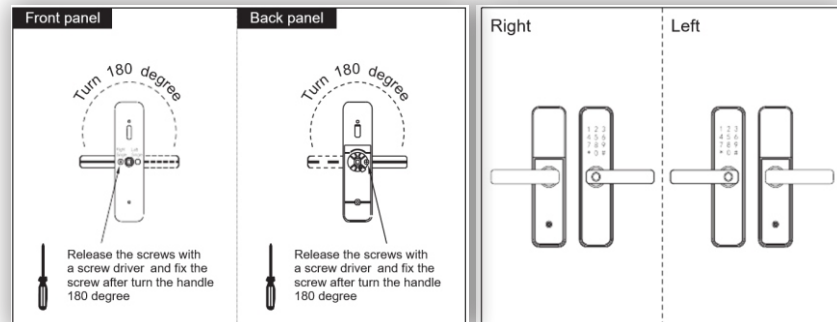

Vieo Alarm Logs conveniently

One Lock is all you need to Stock!

This SA6i1-BioLock is Designed with Most Professional and most flexible features

It Comes Complete as a Set in a Box

Item	Brief Drwaing	Name	Quantity	Remark
1		Mortise	1PCS	50MMx50MM mortise (22x160MM)
2		Door Plate	1PCS	
3		Latch box	1PCS	
4		IC card	2PCS	Once lost, please cancel this card immediately at the door lock side
5		Key	2PCS	Store it aside, do not pu in the same room of the door lock
6		Square steel	2PCS	8x8x80mm
7		Cross round head screw	1PCS	4x30mm
8		Cross round head screw	2PCS	4x45mm
9		Screw bolt	1PCS	4x5x30mm
10		Screw bolt	2PCS	4x5x35mm

Fits Thin 30mm Door to Thick 100mm Door

Super Easy Configuration

Same Lock is Flexible to Install on either:
right side opening door type
or left side opening door type.

Technical Parameters

SA6i1-BioLock