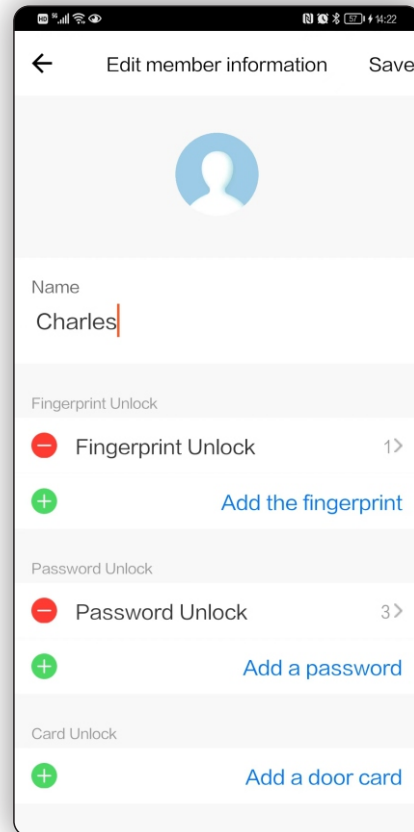

Press handle Down to unlock

6 WAYS TO UNLOCK

Suitable for the whole family

Fingerprint Unlock

50 Fingers

Password Unlock

999 Password

Temporary Key

Unlimited

Key Unlock

2 keys Included

Tuya APP Unlock

Unlimited

RFID Card Unlock

100 RFID

6 WAYS TO UNLOCK

Free Tuya App Features

Manage Multiple Homes/
Offices and Multiple Locks
Per Home/Office easily

Manage Users and Enroll
Them easily onsite using App
Adding Card, Finger and Code

Easy Add and Delete

Optional Controls:
Limit Entry by Number of entries
Limit Entry by Time bracket
Limit Entry By Dates

Check Entry Unlock Logs
On The Go Fast and Easy

Easy Remote Unlock

5 Minute valid Temp.
Passcode generation

Easy Local Enrolment
User Management

Local and Remote
Unlock Record Query

Free Tuya App Features

Easily Block any User
Finger Print remotely