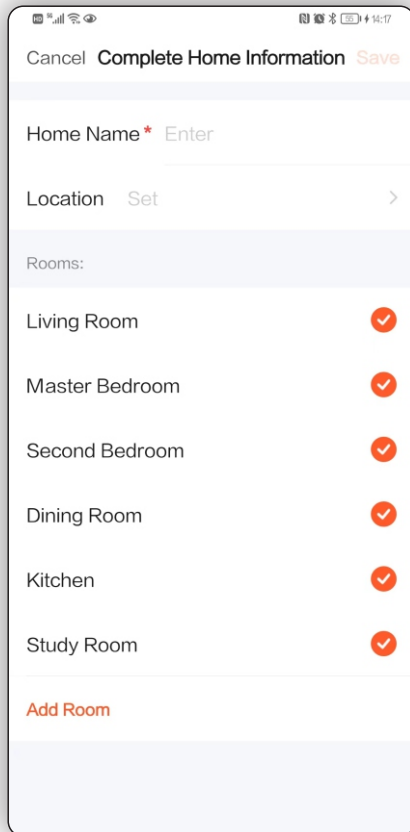

Unlimited

Key Unlock

2 keys Included

Tuya APP Unlock

Unlimited

RFID Card Unlock

100 RFID

6 WAYS TO UNLOCK

Free Tuya App Features

Manage Multiple Homes/
Offices and Multiple Locks
Per Home/Office easily

Manage Users and Enroll
Them easily onsite using App
Adding Card, Finger and Code

Easy Add and Delete

Optional Controls:
Limit Entry by Number of entries
Limit Entry by Time bracket
Limit Entry By Dates

Check Entry Unlock Logs
On The Go Fast and Easy

Easy Remote Unlock

5 Minute valid Temp.
Passcode generation

Easy Local Enrolment
User Management

Local and Remote
Unlock Record Query

Free Tuya App Features

Easily Block any User
Finger Print remotely