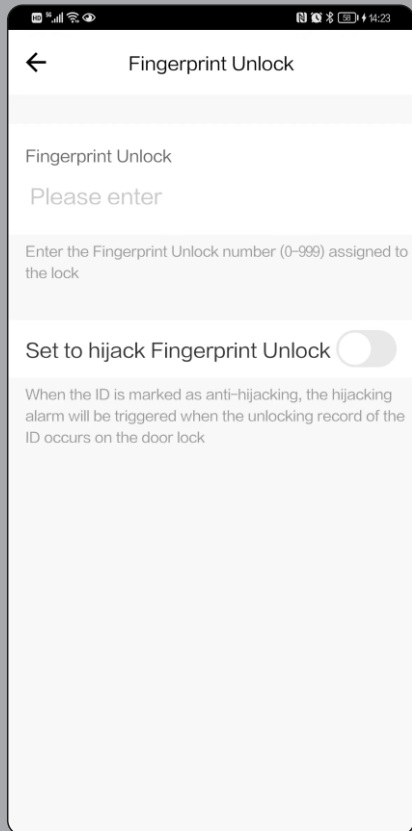

Free Tuya App Features

Manage Multiple Homes/
Offices and Multiple Locks
Per Home/Office easily

Manage Users and Enroll
Them easily onsite using App
Adding Card, Finger and Code

Easy Add and Delete

Optional Controls:
Limit Entry by Number of entries
Limit Entry by Time bracket
Limit Entry By Dates

Check Entry Unlock Logs
On The Go Fast and Easy

Easy Remote Unlock

5 Minute valid Temp.
Passcode generation

Easy Local Enrolment
User Management

Local and Remote
Unlock Record Query

Free Tuya App Features

Easily Block any User
Finger Print remotely

Easily Block any User
Card or Password remotely

Alarm in case Any Blocked Finger, card, or Password was used

Generate Temporary Pass
Code 5 minutes Valid use

Unlock to Enter or to allow
Someone to enter Remotely