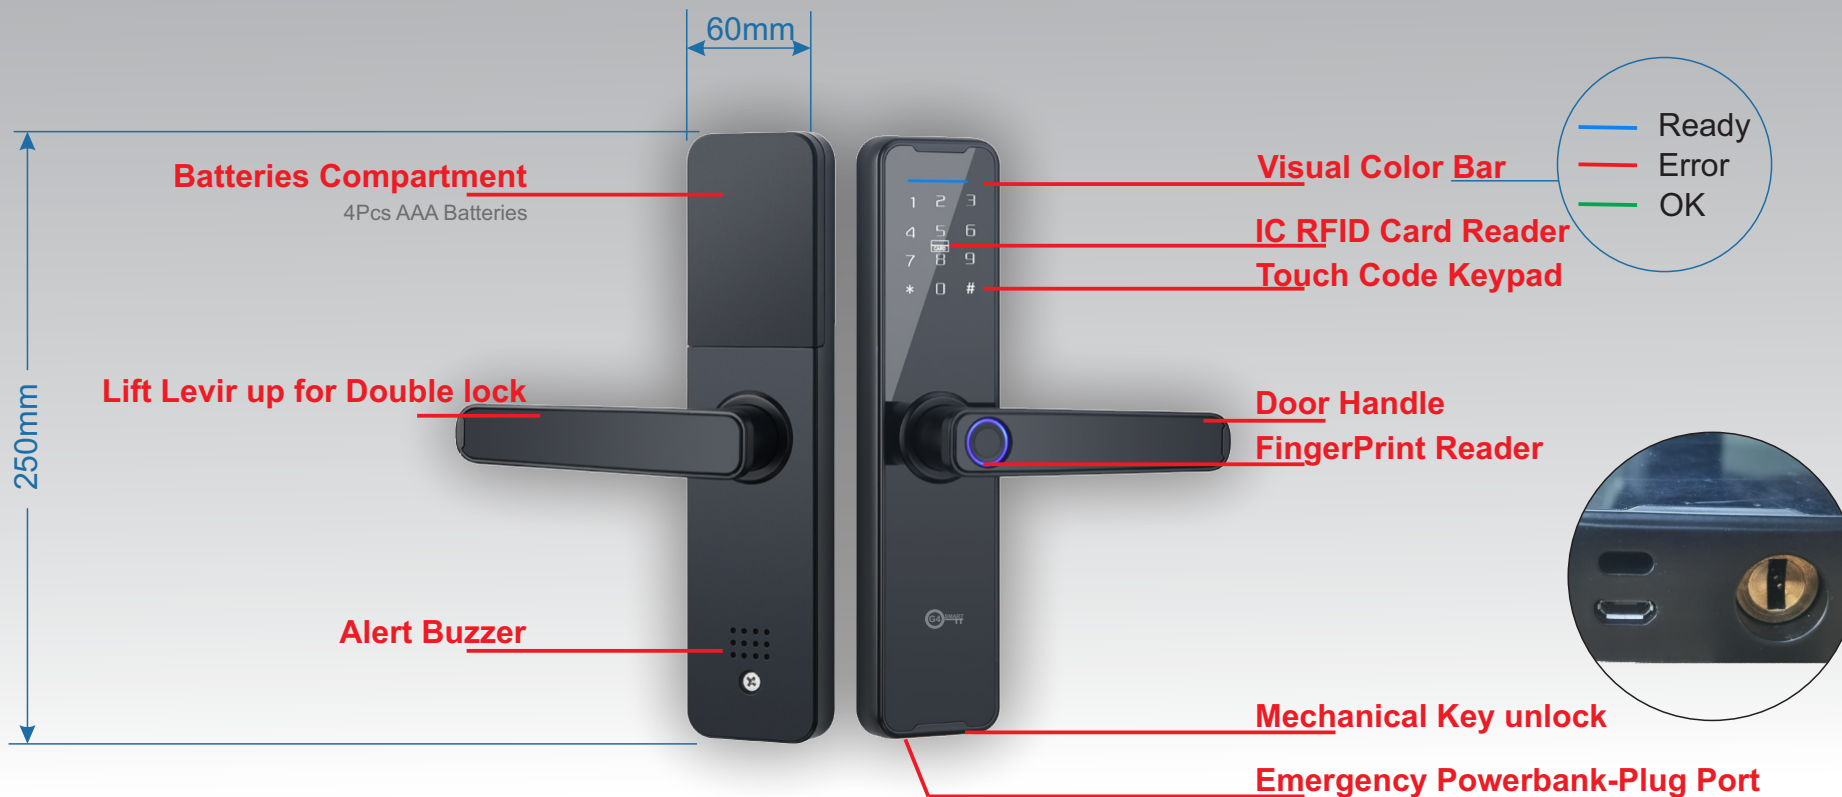

SA6i1-Bioblock Parameters