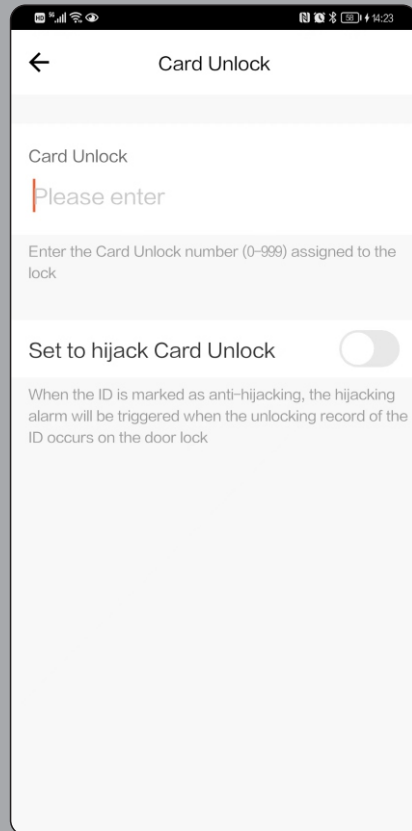

Free Tuya App Features

Manage Multiple Homes/
Offices and Multiple Locks
Per Home/Office easily

Manage Users and Enroll
Them easily onsite using App
Adding Card, Finger and Code

Easy Add and Delete

Optional Controls:
Limit Entry by Number of entries
Limit Entry by Time bracket
Limit Entry By Dates

Check Entry Unlock Logs
On The Go Fast and Easy

Easy Remote Unlock

5 Minute valid Temp.
Passcode generation

Easy Local Enrolment
User Management

Local and Remote
Unlock Record Query

Free Tuya App Features

Easily Block any User
Finger Print remotely

Easily Block any User
Card or Password remotely

Alarm in case Any Blocked Finger, card, or Password was used

Generate Temporary Pass
Code 5 minutes Valid use

Unlock to Enter or to allow
Someone to enter Remotely