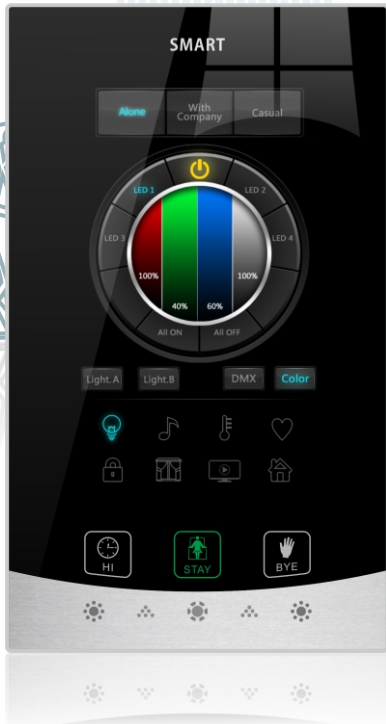

SMART STADIUM

G4

Stadium Control
Systems