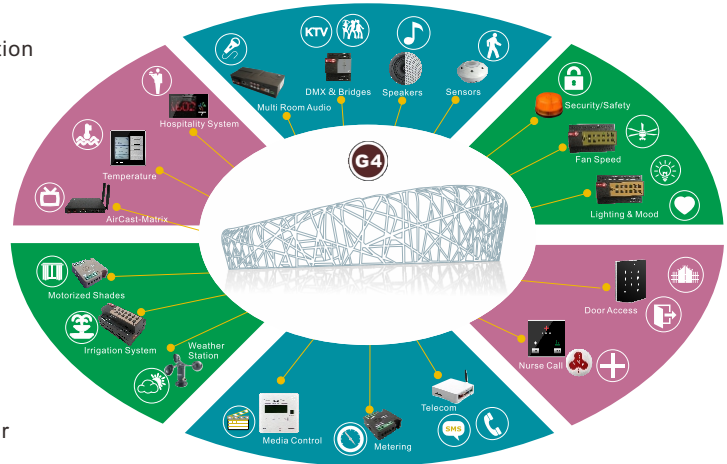

GO GREEN

In all SMART-G4 system design or product design, the main target is energy saving and wastage cutting.

The SMART-G4 wiring topology, operating power consumption and idle power saving are additional unique pointers for go green concept.

System installation and mounting requirements are minimal compared to any other professional control system where low need for civil works, low need for usage of massive amount of copper wiring, smaller Db's and boxes, easier installation and programming that saves Manpower and Time.

All these are added features that makes SMART-G4 greener