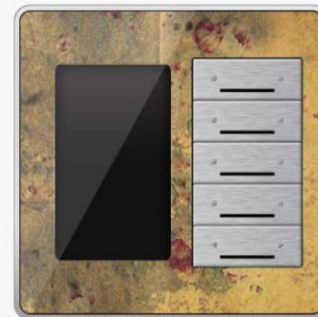

• Chinese Bronze