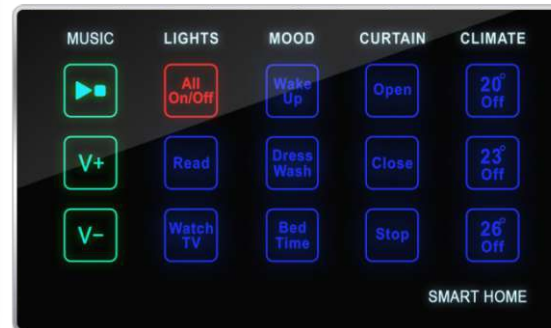

SB-BedSd-UN

SB-BXS-WL

Office Door Access

S-BUS Ready. Mifare Proximity Card Reader, Door Relay controller, Built in Logic & Time Clock) Back Lit, Secure, Screw less Fixing. Includes 1Z for Door Magnet

# Home

Bedroom Control Bedside Simple Touch Panel (G4)

S-BUS Ready. Modified 15 Backlet Capacitive Touch Areas, to control Various Bed Room Needs like: Lights, Moods, Music, Curtains, and Temperature:

SB-BoardSd-UN