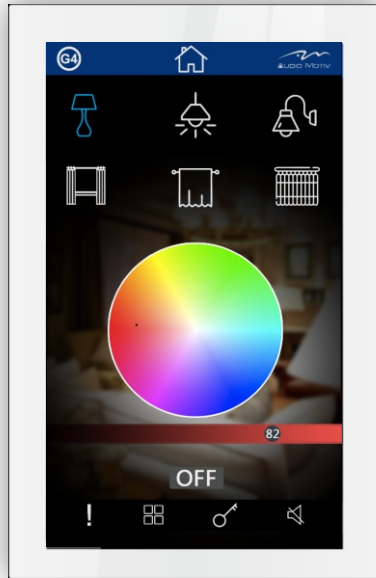

7" Amotiv Touch Panel with Fluch Backbox TCPIP ready
This New Canvas Panel is an amazing New Android with built in wifi and LAN.

It can work as Music Player Panel if add Mini Volume Amplifier with Temperature sensor