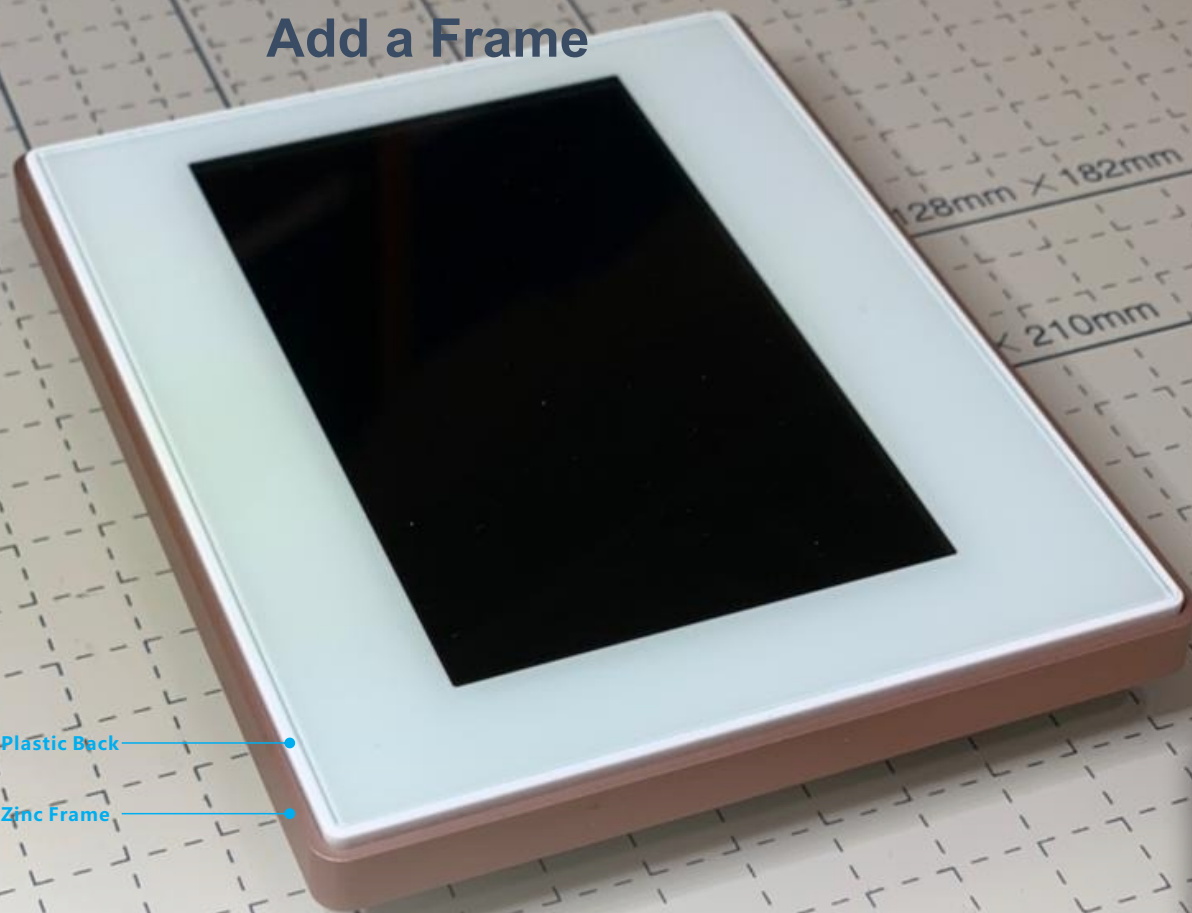

Zinc Metallic Frame

Add a Frame

Black Zinc   Titanium   Rose Gold   Silver

This Zinc Metallic frame Fits Smart G4 Products with UN back sizes similar to CDP2, Art Series, Eclipse, 12T, Ts8, FTP9, Window6T, Mini-Hornet and the other S-BUS wired UN Touch panels series.

The upgrade set comes with Metal Plate for wall, Zinc Frame that fits on the special Plastic back that has built in Magnits for easy mounts

The plastic back which the metal Zinc frame fits on top comes in 3 main colors: White, Black, and Grey.