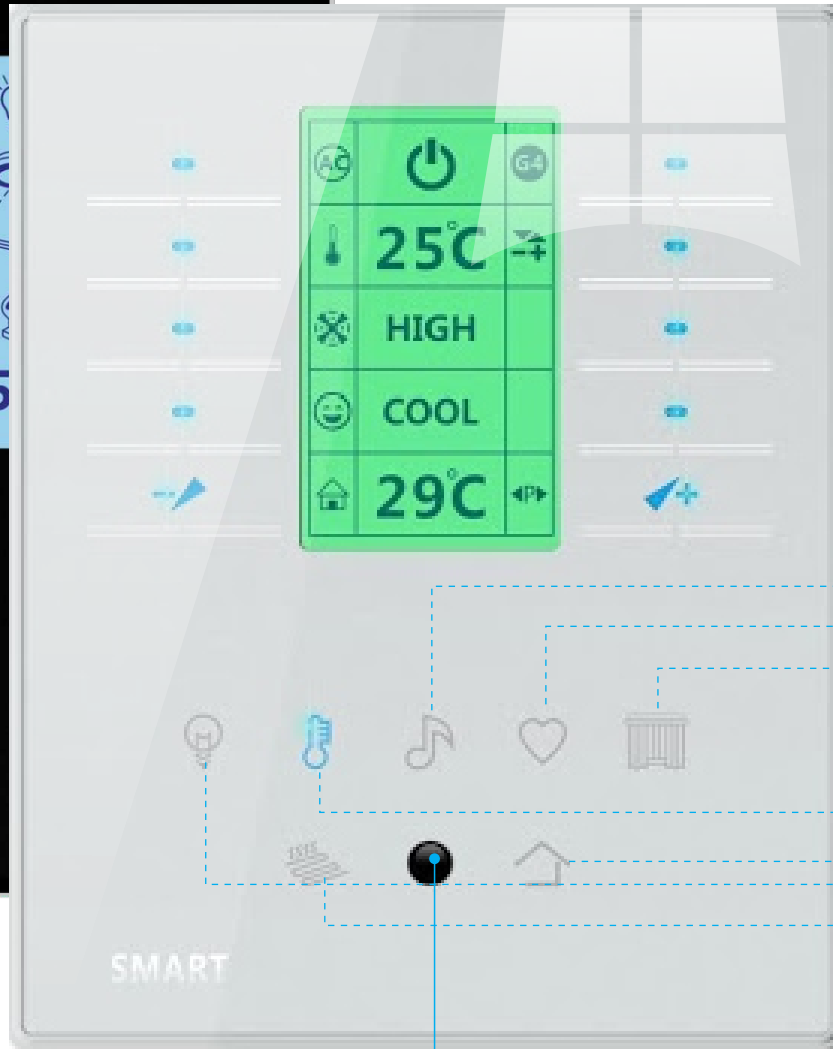

||ZincEnabled

"DTP/ DTPu" Universal Smart Tuoch Button Dynamic Display Panel

Music
Mood
Motorized Shade

AC
Home
Light
Heat

Temperature Sensor

IR Eye