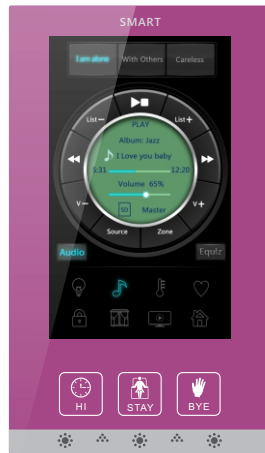

Audio-Play Jazz 65% Volume