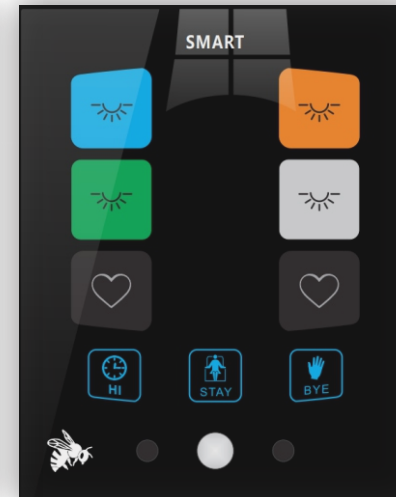

Lighting
SB-Hornet-3R9T-UN/B