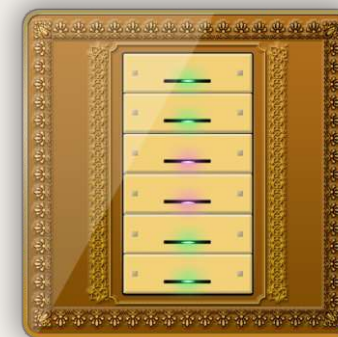

# Button Smart Soft Switch Digital Wall Panel (G4)

3B, 4B, 6B All Metal, or Colored Selection, with backlit buttons  
with Engraved buttons or Normal. or with silk screen

SB-3B-EU/B

SB-6B-EU/B

SB-4B-EU/B

SB-6B-EU/CG