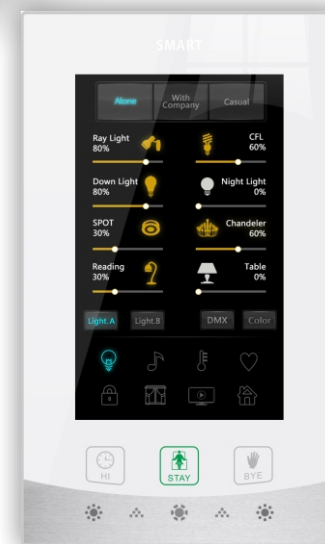

"CTP" Color Capacitive Touch Panel (G5)

SB-CTP-UN/W