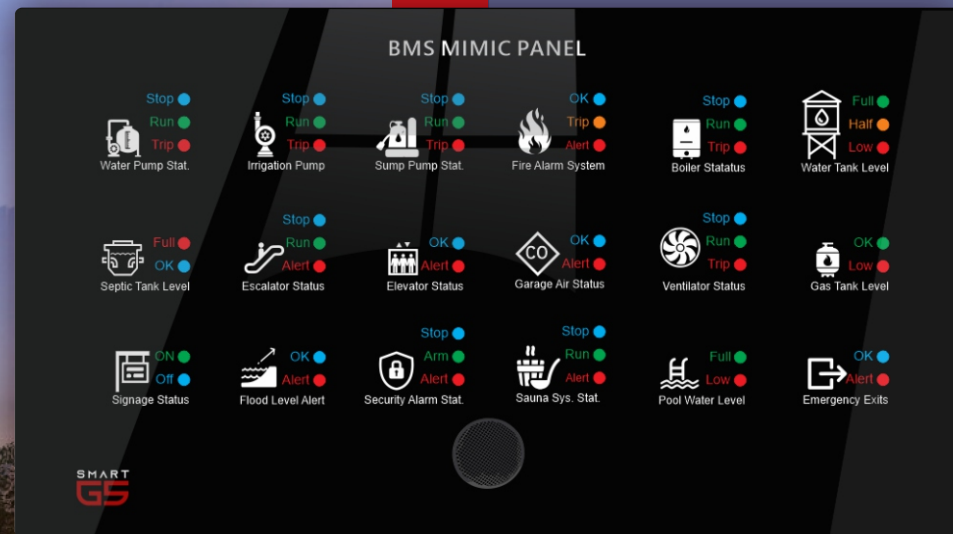

# (9 Squares and 12 Squares) Touch Switch

SB-12T-UN

Zinc enabled

Easy To Add and Modify Icons and Text  
Simply Print and Insert

SB-9T-EU

SMART

# (Window) Touch Switch 4TB-EU & 6TB

|| ZinC<sub>enabled</sub>

SB-window6T-UN

SB-window4T-EU

# Building Access, Elevator Control Security Alarm Keypad Building Mimic Panel easy GBMS

SB-BXS-WL

SB-Sec-KP-WL

SB-BMSmimic-DN

# Office

Boardroom Easy Control Simple Touch Panel (G4)

S-BUS Ready. Modified 15 Backlet Capacitive Touch Areas, to control Various Board Room Needs like: Lights, Presentation, Media, Curtains, and Temperature: