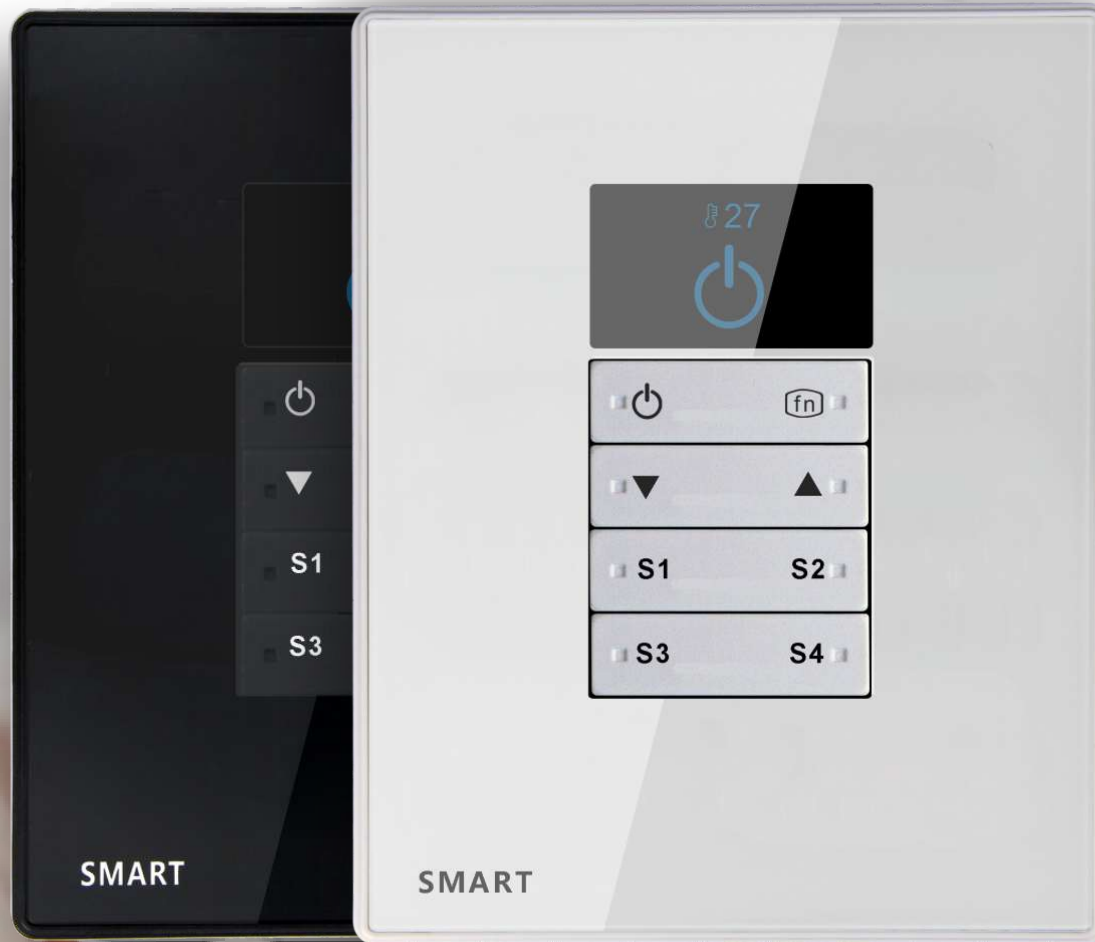

AC4B, Thermostat with 4 buttons