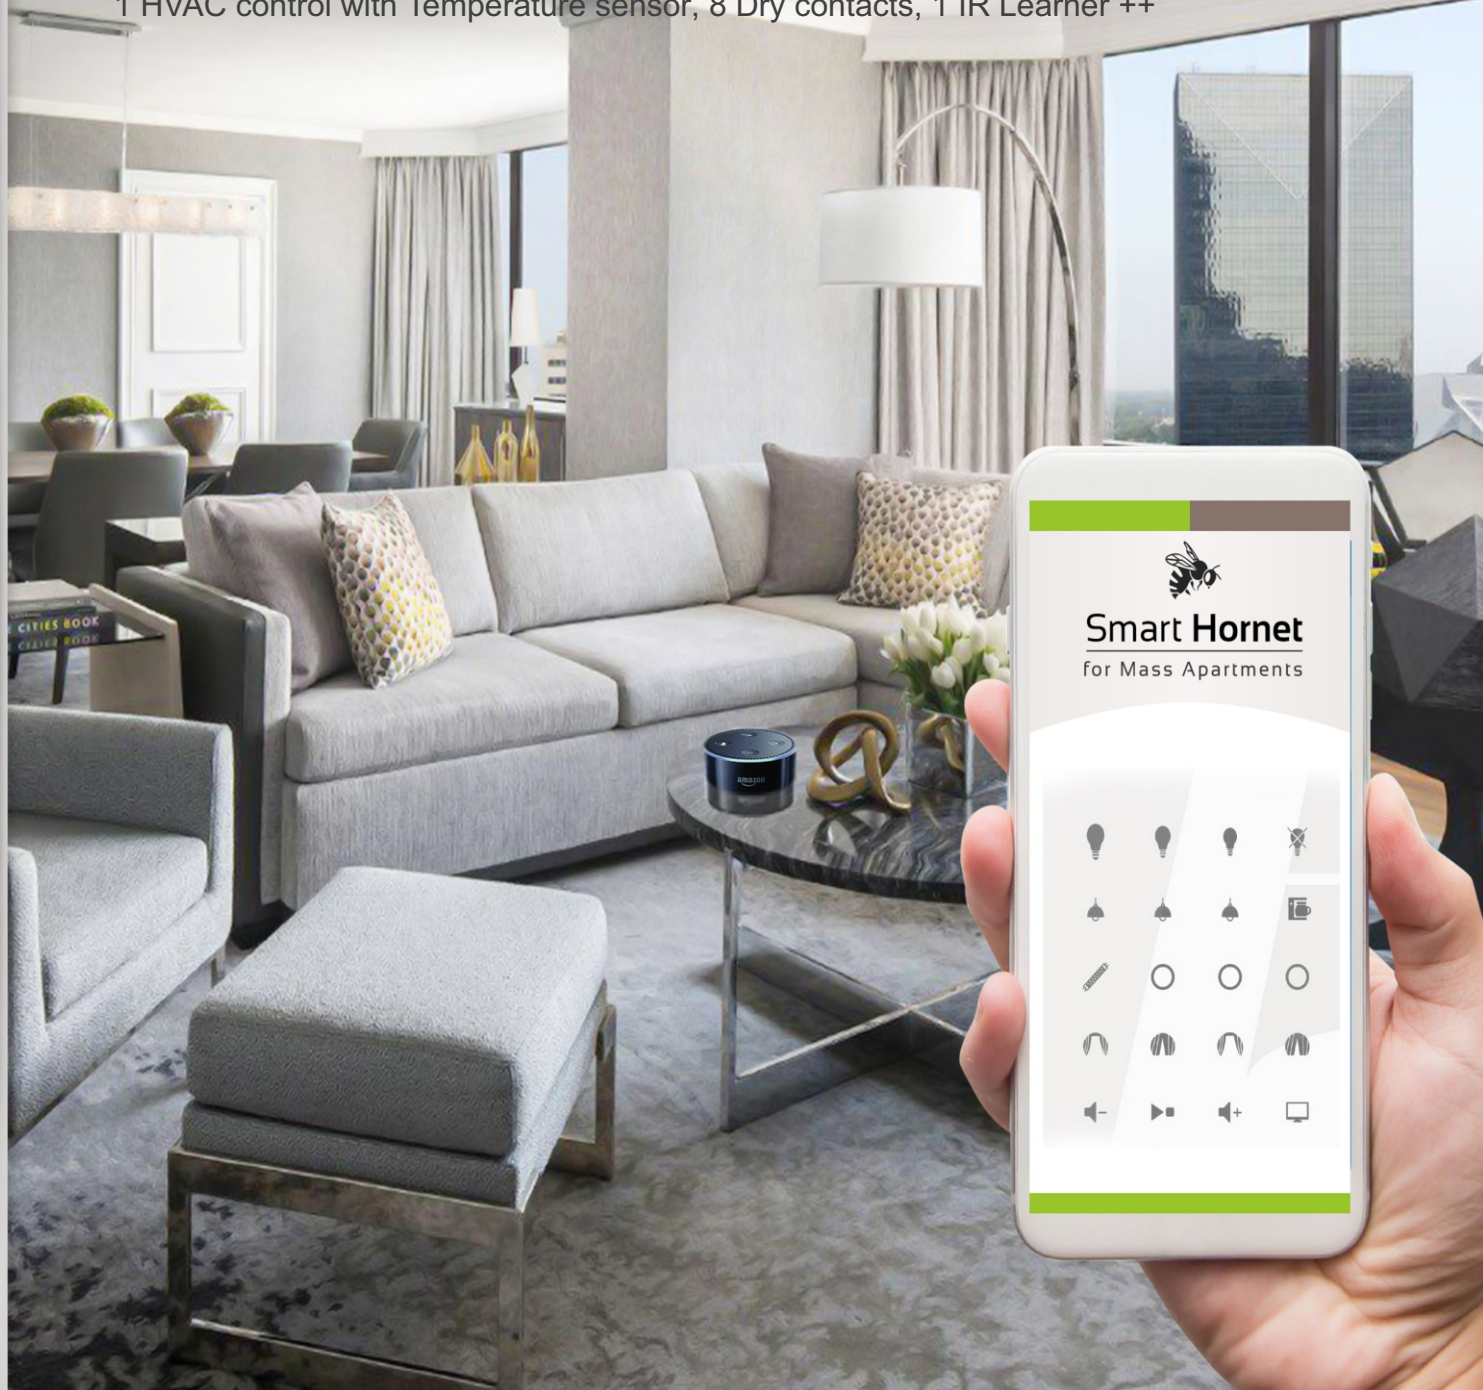

# Smart Hornet

for Mass Apartments

SS-Hornet-W

Hornet 8.5" Touch Button Center  
Great Entry for Apartment Living. Flexible Usage touch indication  
2-4 Dimmers, 15 universal use actuators, 2 Ceiling Fan speed, 5 Media IR control, 5 PIR,  
1 HVAC control with Temperature sensor, 8 Dry contacts, 1 IR Learner ++

# Features Diagram

Easy | Expandable | Direct | Powerful | Elegant | Smart