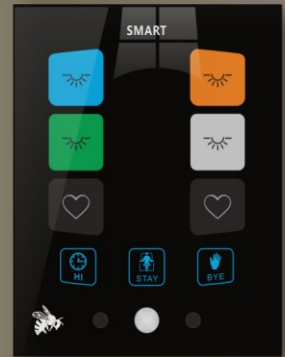

Mini-Hornet Touch Panel with Sensors and Relays