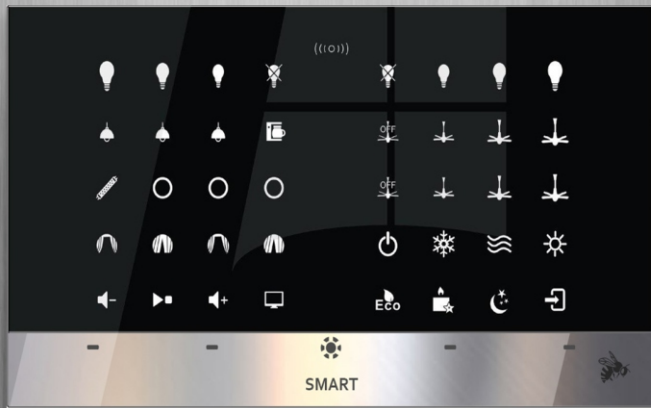

Smart Hornet

for Mass Apartments

SS-Hornet-W