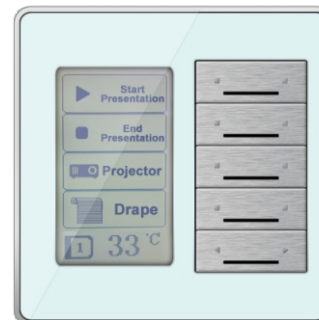

# Smart-Bus Dynamic Display Panel DDP EU with LCD

↓Lighting+ Moods

↓Music

↓HVAC

↓Presentation Moods

Service

↓Security

• Black Glass