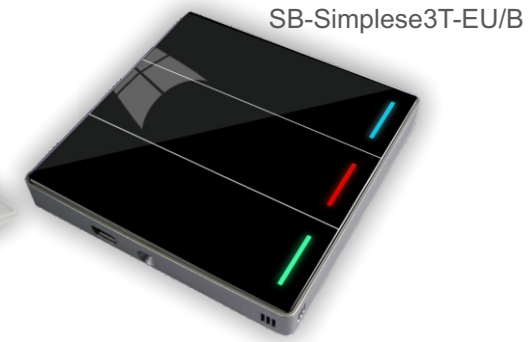

|| Zinc<sup>enabled</sup>

IR Port, 2 Dry Contact Ports

Slim Line

Large Touch Buttons Backlit

SB-Simplese4T-UN/B

SB-Simplese3T-EU/W

SB-Simplese4T-UN/W

SB-Simplese3T-EU/B