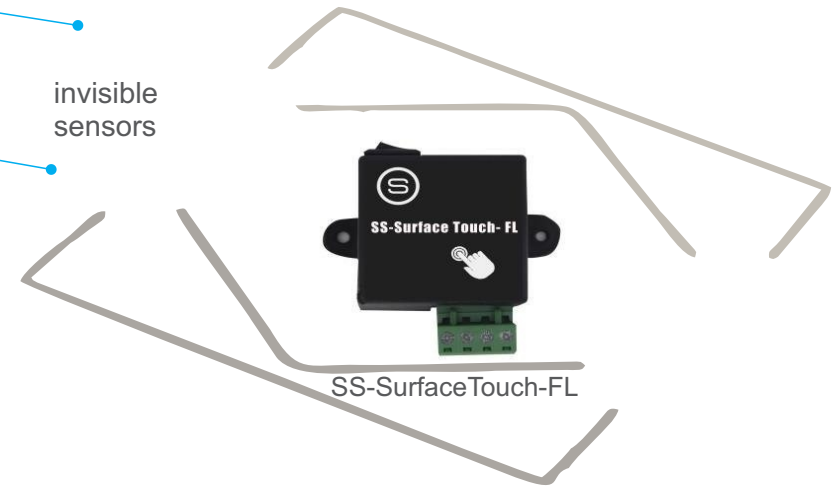

# Home

Bedroom Control Bedside Simple Touch Panel (G4)

S-BUS Ready. Modified 15 Backlet Capacitive Touch Areas, to control Various Bed Room Needs like: Lights, Moods, Music, Curtains, and Temperature:

SB-BoardSd-UN

# Invisible Surface Touch

for invisible, easy control at every place

invisible sensors

Turn any surface into a touch button.  
Open Light, start mode, drive macro, play music  
run tab water... Up to your imagination