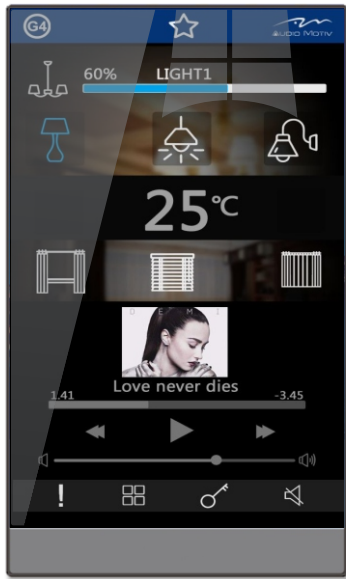

7" Amotiv Touch Panel with Fluch Backbox TCPIP ready
This New Canvas Panel is an amazing New Android with built in wifi and LAN.

It can work as Music Player Panel if add Mini Volume Amplifier with Temperature sensor