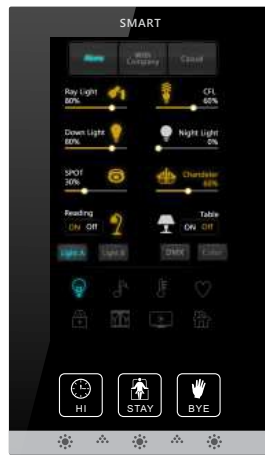

Lighting and Dimming