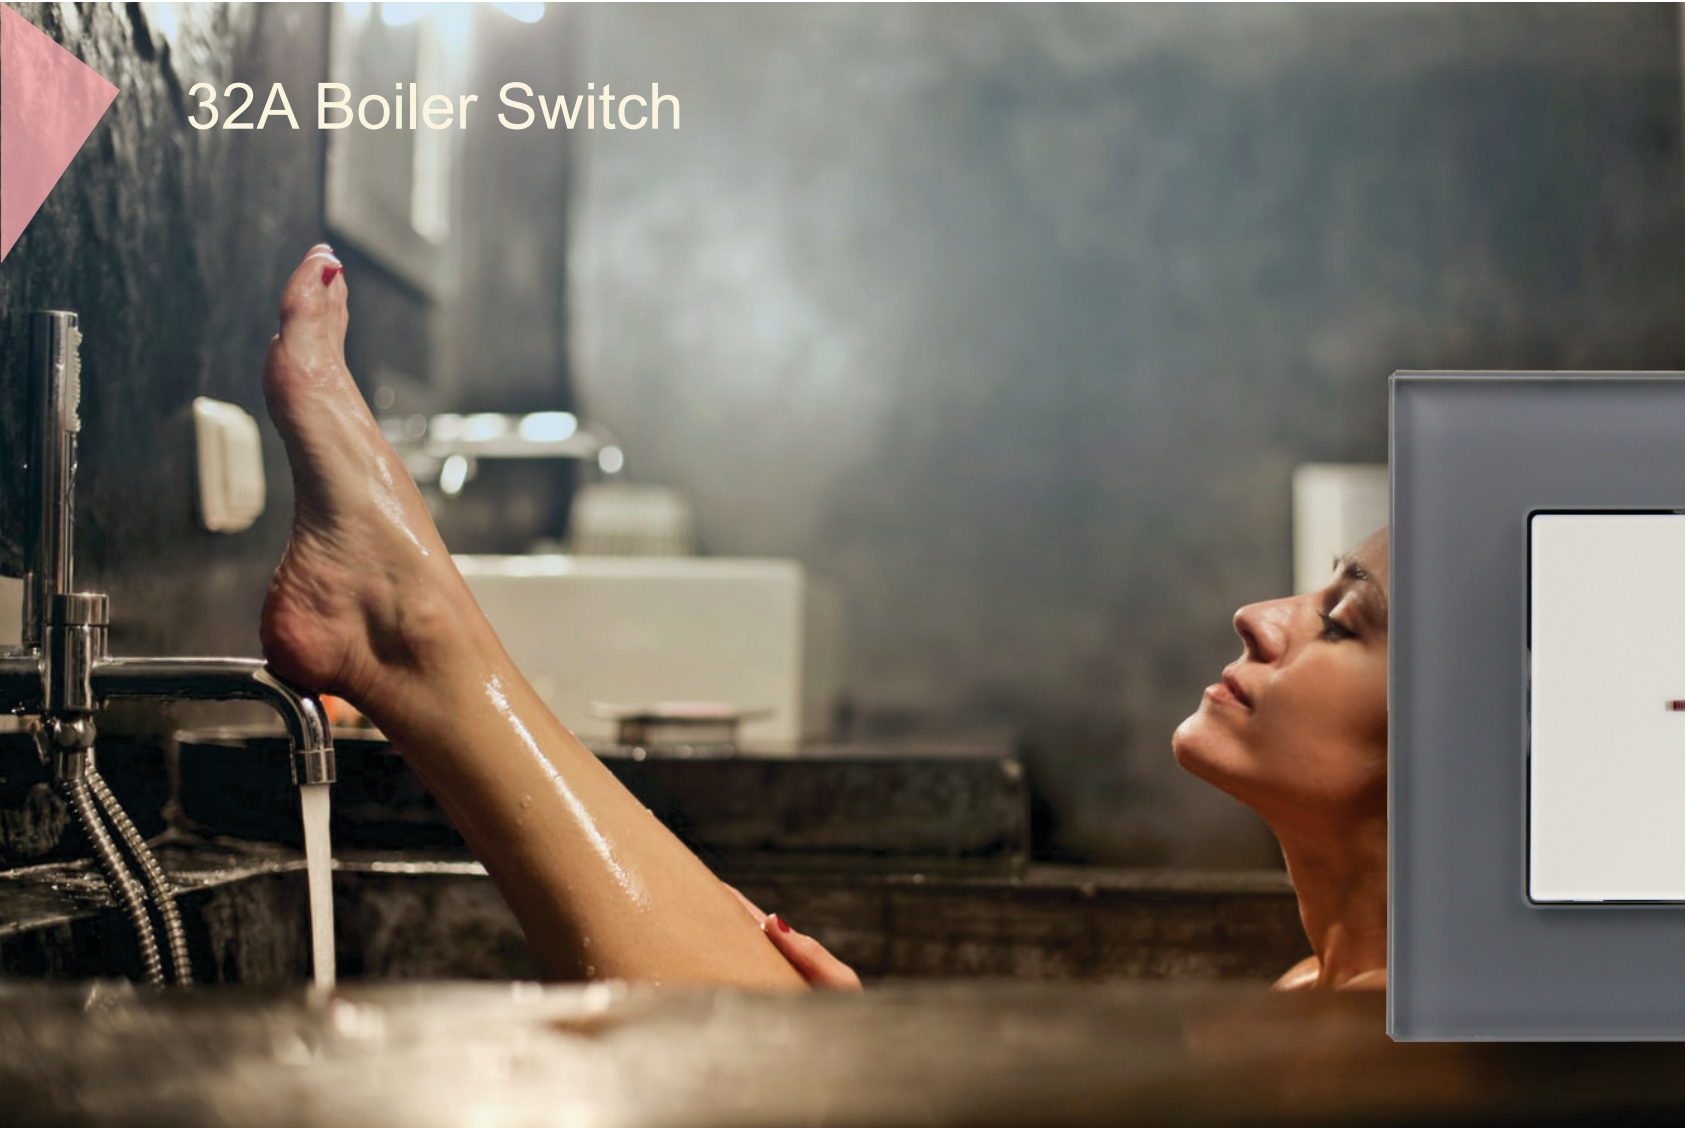

## Bed Side Master (Requires RCU)

black

Bedside Socket: Provides The Main Needs for today's gadgets combining Universal Switched Socket, with Fast charger USB 2A rated w/ Spring loaded cover at almost any color

## 5A Lighting Socket

grey

white

Lighting Control Socket. Switched, child lock, screw less.  
Accepts only 5A Lighting Plugs for Dimmer Safety

Modern product ideas for today's technology needs. This elegant lighting control socket is designed to provide ability for Dimmable lighting fixtures to be connected directly and flexibly to wall controlled socket that accepts only special 5A plug. This protects and forbids the ability to mistakenly plugging vacuum cleaner or any other heavy equipment or appliances into the wall outlet.

# 32A Boiler Switch

32A Geyser/Boiler Switch (Elegant and Heavy Duty) with Neon Back light indicator

Water Heater - Geyser - Boiler - Water Pump - Jacuzzi Switch

Kitchen Master

45A Oven Switch

Kitchen Master is a Set of:  
45A Oven Switch  
and Universal Socket w/USB