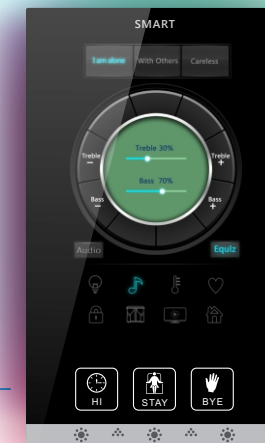

# "CTP" Color Capacitive Touch Panel (G5)

ELITE

CTP Is an elegant, royal looking Glass with Metal panel it is wall mountable Smart Panel with 5.5" Color Capacitive Touch screen

The CTP is welcomed to market since 2014, and is selected by the Elite for the most luxury projects worldwide.

2-way Status and control, Macro Function, and Easy Recordand pairing

CTP has unique **ability to light up its surrounds** based on time, event or other criteria. Color and light can be controlled individually, up, down, right left of the panel.