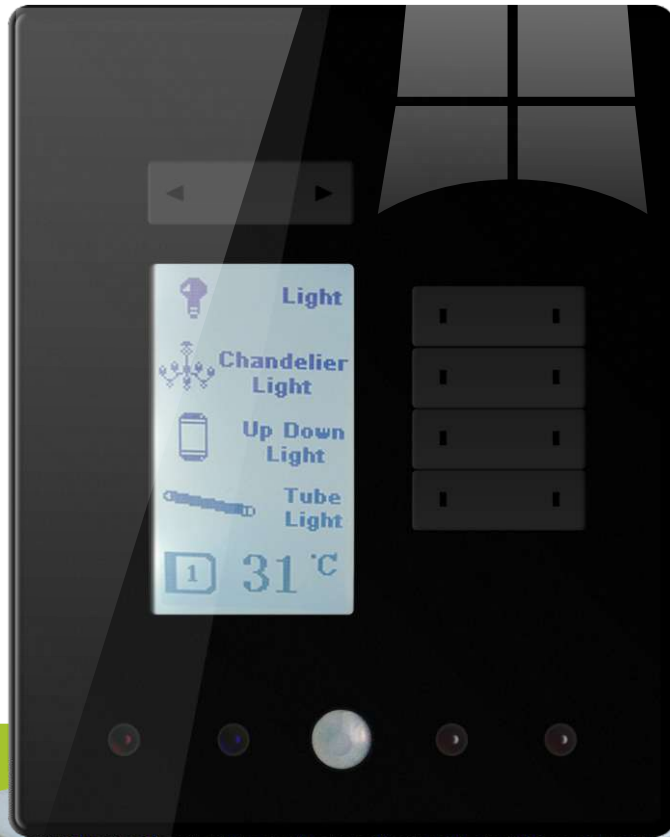

||Zinc_{enabled}

"DDPs" Universal Smart Dynamic Display Panel

Clapp to Command

SB-DDPS-UN/B