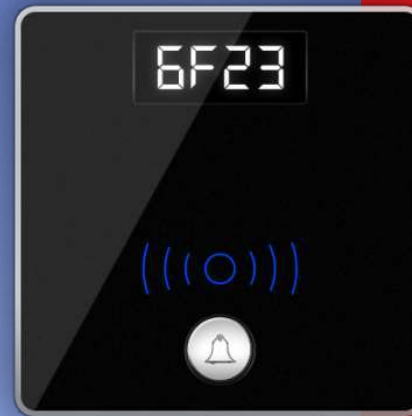

Building Access, Elevator Control Security Alarm Keypad Building Mimic Panel easy GBMS

SB-BXS-WL