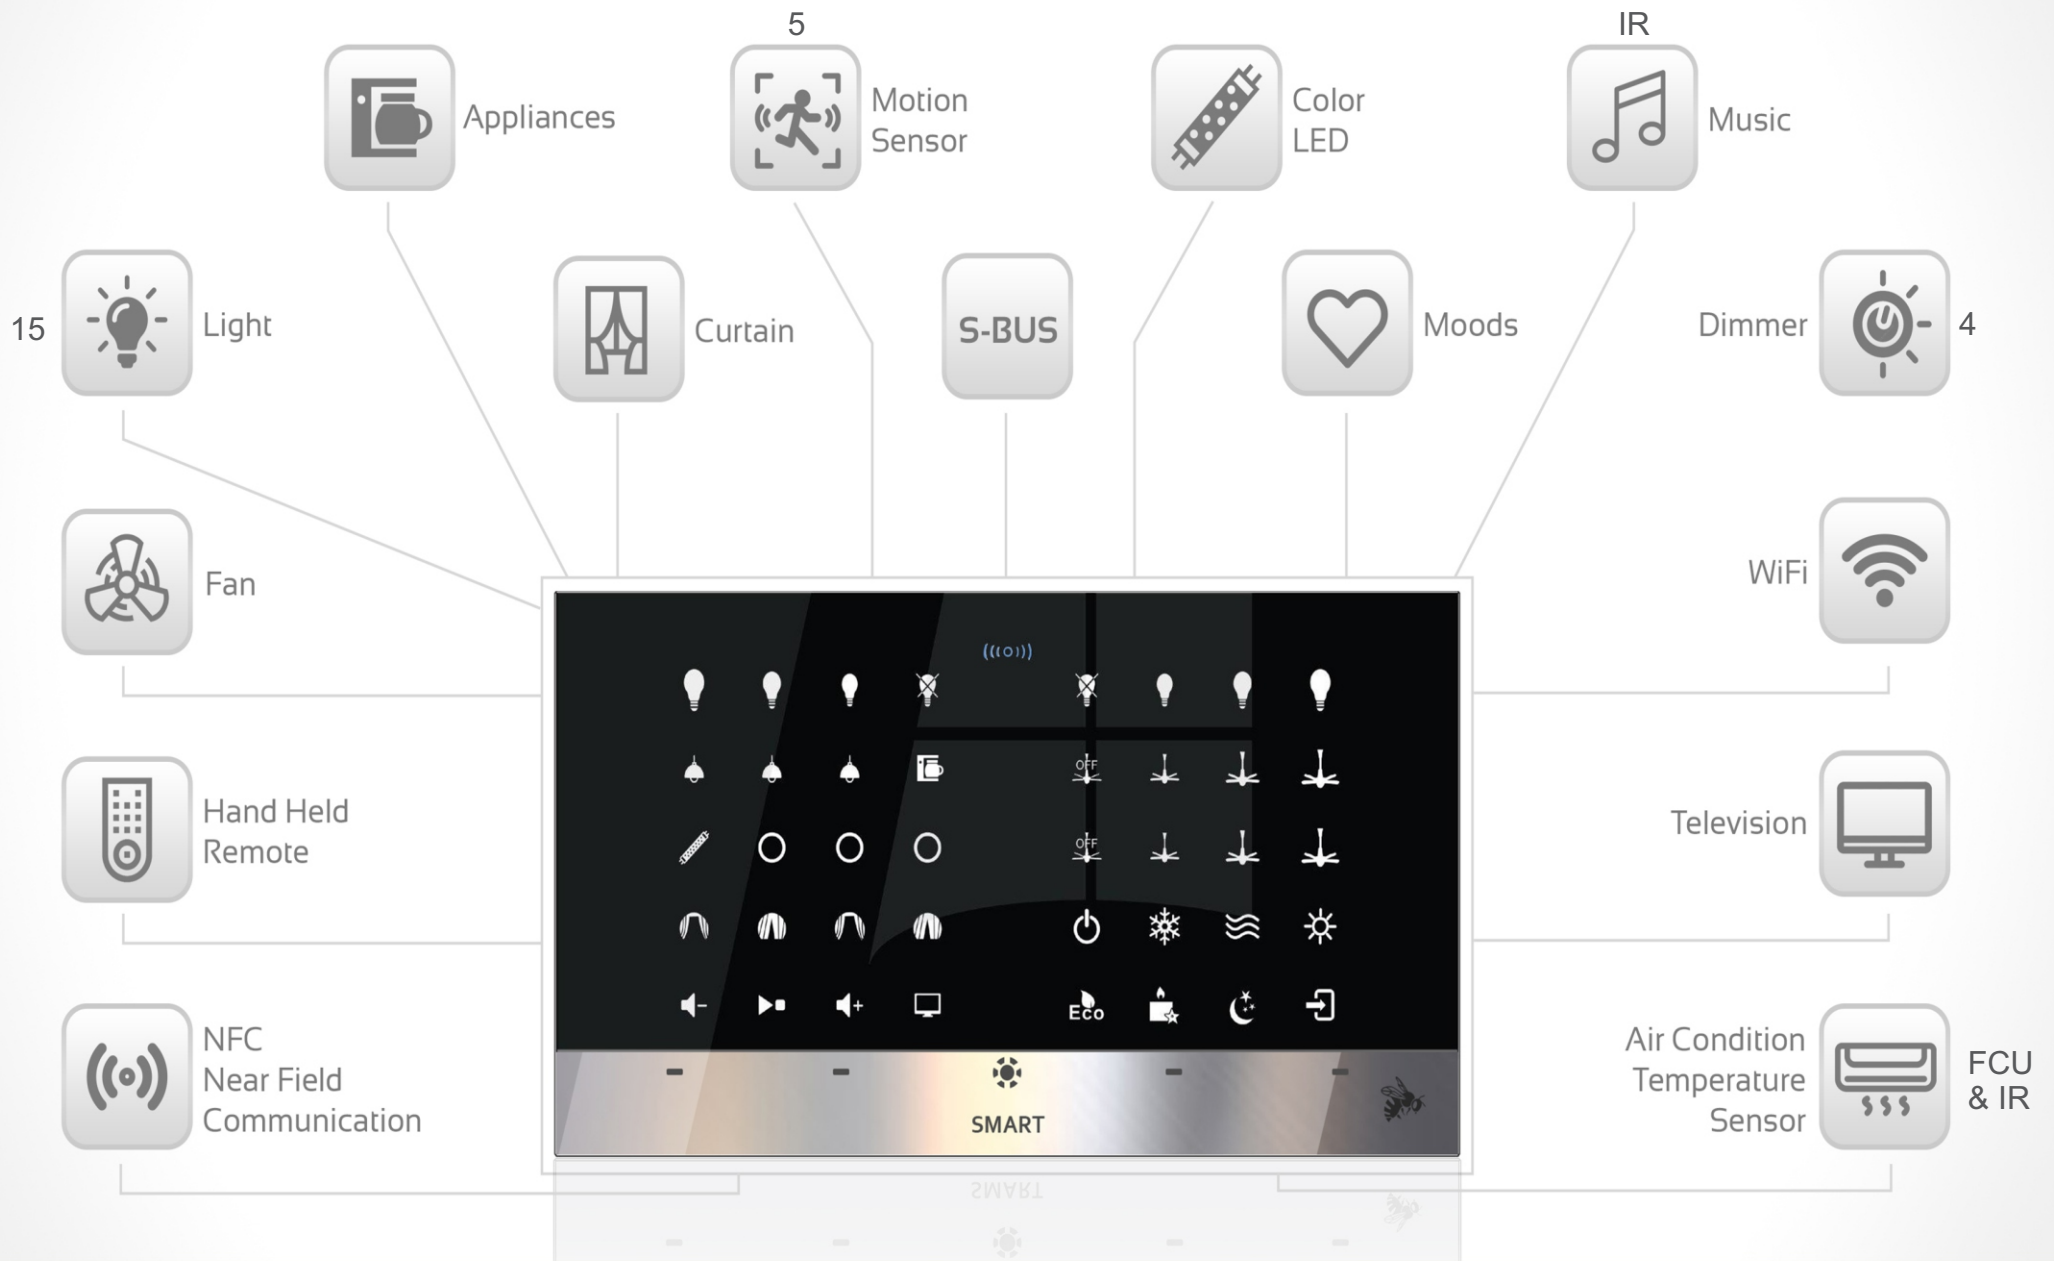

# Smart Hornet

for Mass Apartments

SS-Hornet-W

Hornet 8.5" Touch Button Center  
Great Entry for Apartment Living. Flexible Usage touch indication  
2-4 Dimmers, 15 universal use actuators, 2 Ceiling Fan speed, 5 Media IR control, 5 PIR,  
1 HVAC control with Temperature sensor, 8 Dry contacts, 1 IR Learner ++

# Features Diagram

Easy | Expandable | Direct | Powerful | Elegant | Smart