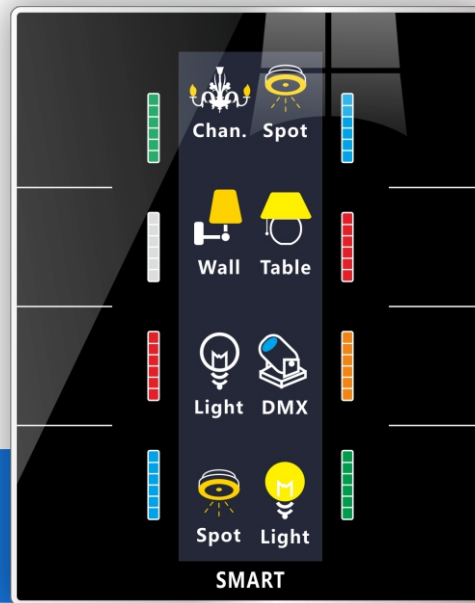

SB-FTP9T-UN

ZincEnabled