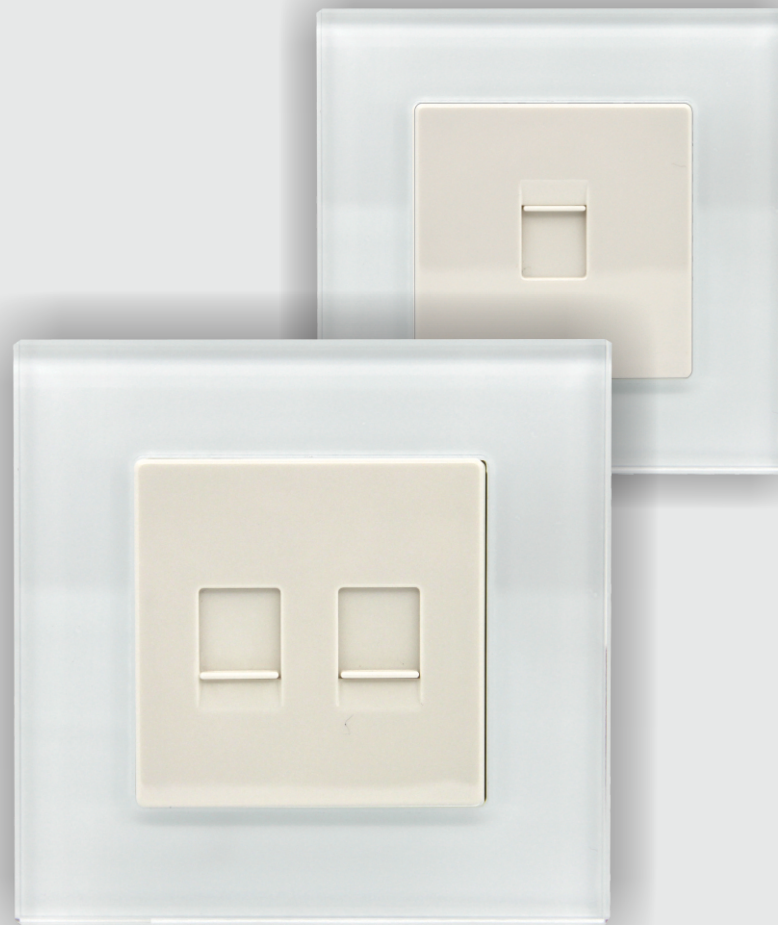

Telephone Outlet
Data / Telephone Outlet
Double Data Outlet

Rj11, RJ45, Telephone / Data Combination outlet fits universal Keystone

Glass frames

soft white

white

blue-grey

black

red

silver

champagne

mocha