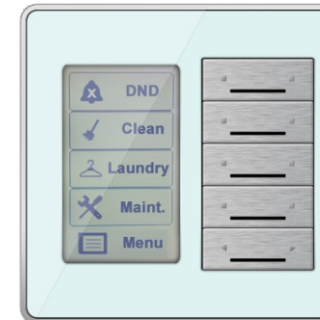

# Smart-Bus Dynamic Display Panel DDP EU with LCD

↓Lighting+ Moods

↓Music

↓HVAC

↓Presentation Moods

Service

↓Security

• Black Glass