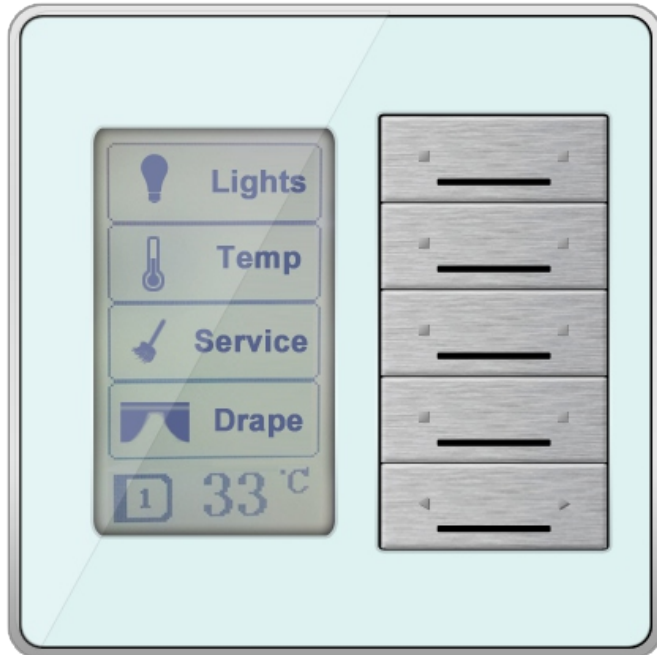

DDP Smart Dynamic Display Panel

One Touch To An Easy Lifestyle