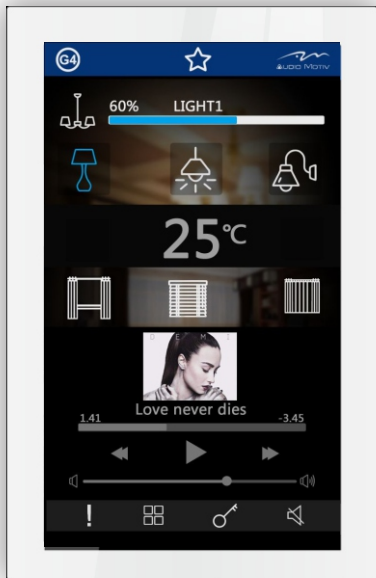

# Amotiv 7"-8" Touch Panel

SS-Amotiv8M-WL

SS-Amotiv7-WL

7" Amotiv Touch Panel with Fluch Backbox TCPIP ready  
This New Canvas Panel is an amazing New Android with built in wifi and LAN.

It can work as Music Player Panel if add Mini Volume Amplifier with Temperature sensor

## LOTUS CENTRAL CONTROL PANEL

- 10" Android Wall Mounted Tablet
- SMART G4 APP Enable
- Audio Out
- wifi / Lan
- USB
- Proximity Sensor

OE-Lotus10-WL