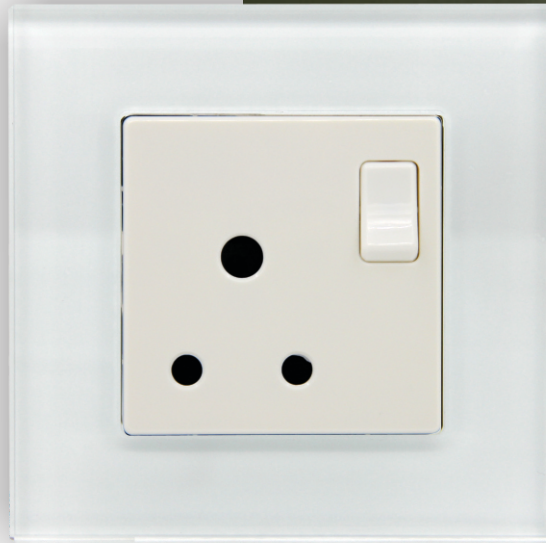

## Bed Side Master (Requires RCU)

black

Bedside Socket: Provides The Main Needs for today's gadgets combining Universal Switched Socket, with Fast charger USB 2A rated w/ Spring loaded cover at almost any color

## 5A Lighting Socket

grey

white

Lighting Control Socket. Switched, child lock, screw less.  
Accepts only 5A Lighting Plugs for Dimmer Safety

Modern product ideas for today's technology needs. This elegant lighting control socket is designed to provide ability for Dimmable lighting fixtures to be connected directly and flexibly to wall controlled socket that accepts only special 5A plug. This protects and forbids the ability to mistakenly plugging vacuum cleaner or any other heavy equipment or appliances into the wall outlet.