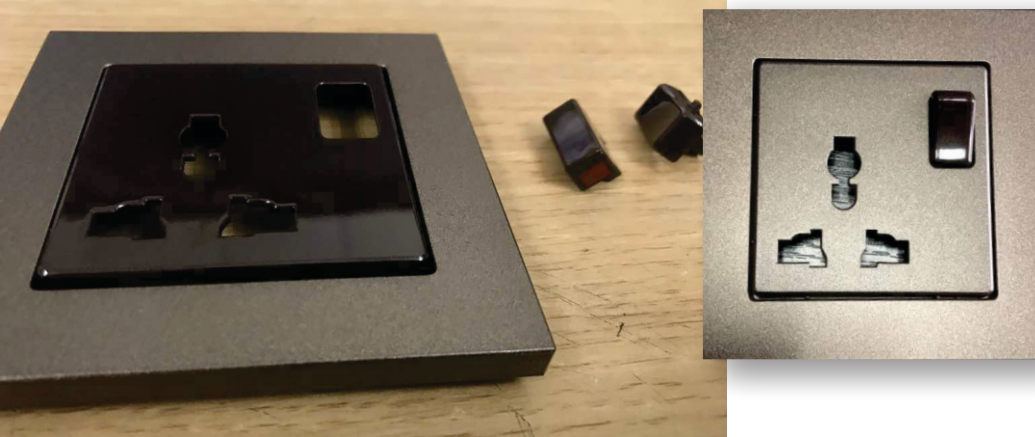

Choose Glass color, Choose Plastic color and finish, Select your combination of multiple gangs, mix sockets, outlets, and switches ..