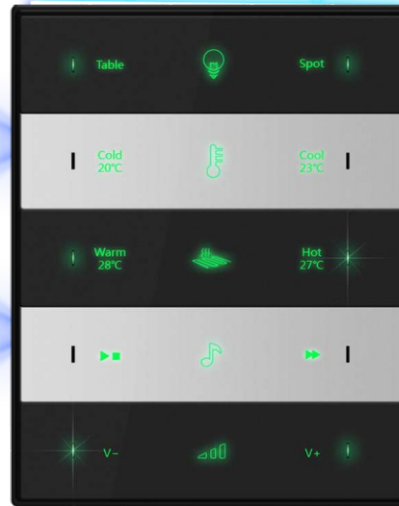

# VIANA

5,7,10 Buttons

SB-Melody-UN/BRZ  
5 Buttons

SB-Melody-UN/BW  
5 Buttons

SB-Strata-UN/BW  
10 Buttons

SB-Strata-UN/W

Slim Line

Big Replaceable Buttons  
Engrave able buttons  
25 LED Backlight areas