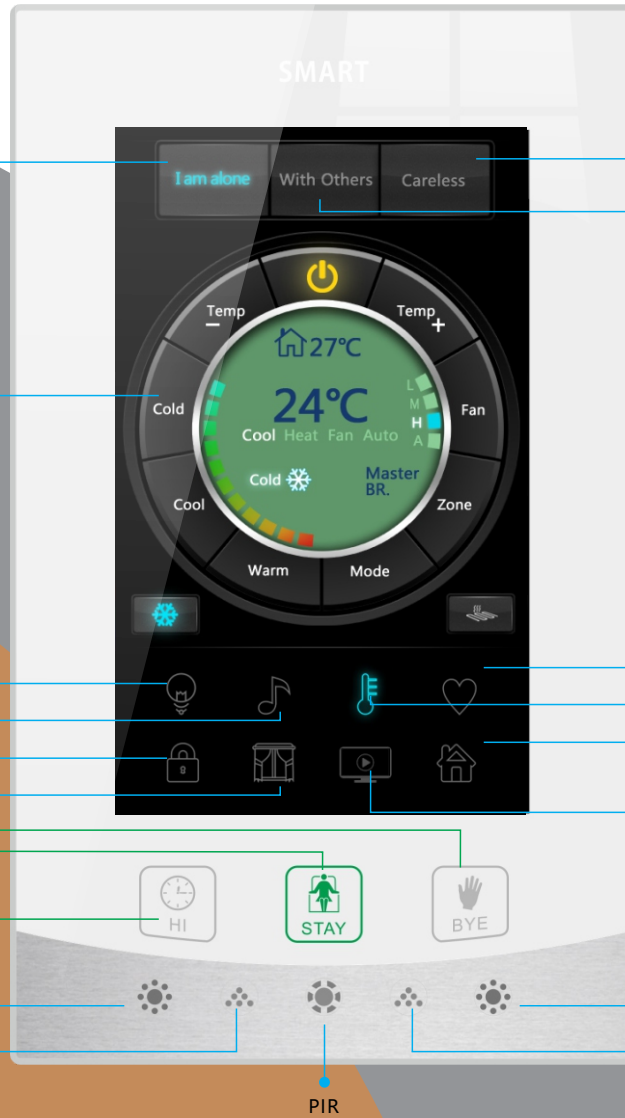

Careless
(Energy Saving Disabled)

With Others
(Managed Energy Plan
activating Sensors)

Mood
Temp: Fan/Mood/Heating
Home
For Other Home Functions
like Fountains, Gate, Pool,
Weather, Energy, reports ++
Media

Mic
Lux