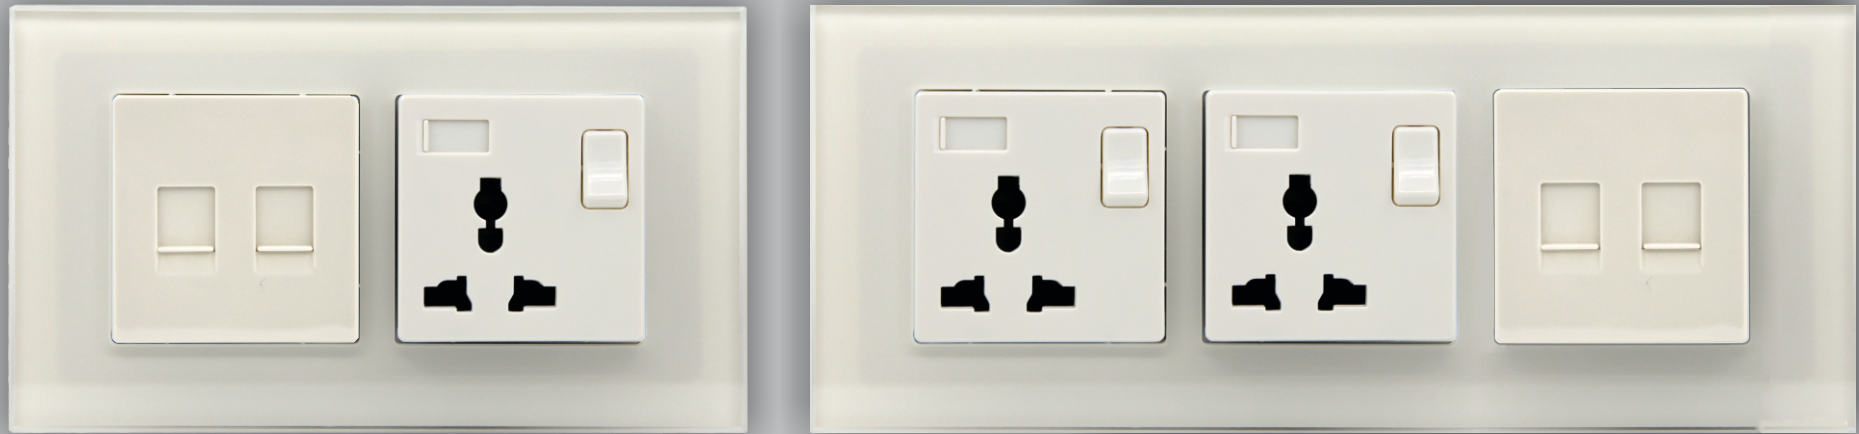

### Media HUB 3

Single or Double Universal Socket with USB charger and Rj11, RJ45, Telephone / Data Combination outlet fits universal Keystones

In order To keep the Hotel Room Desk elegant and complete, and to supply needs of hotel guest gadgets, Hotels mostly prefer the media HUB3 for their twin bed rooms as it supply the flexibility for up to 2 guests to charge their gadgets and laptops simultaneously.