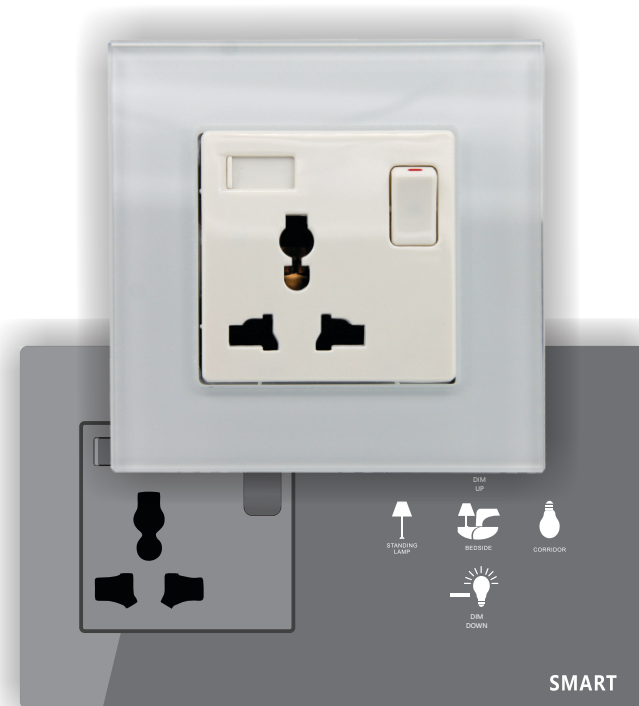

GLASS OUTLETS

SCREW LESS ELEGANCE

Compatible to:
G-Platter
JNG-Creton and Mil series

SMART
G5