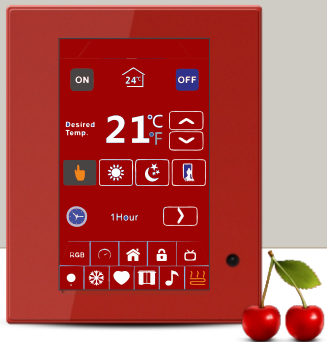

"CDP2" + ZINC metallic frame with magnetic panel

Cherry