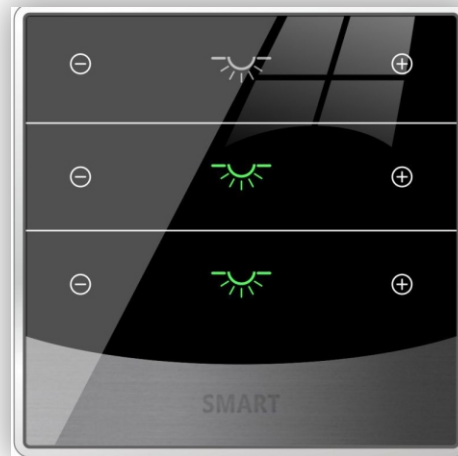

# (Eclipse) Touch Switch 3TB & 4TB

When metal falls in love with the glass

*Shine*

- ❄️
- ❤️
- 🎵
- 💡
- 🏠
- 📶

Metal and Glass Extreme Elegance

SB-Eclipse3T-EU/B

SB-Eclipse4T-UN/B

IR Port  
2 Dry input Ports  
Easy S-BUS connector