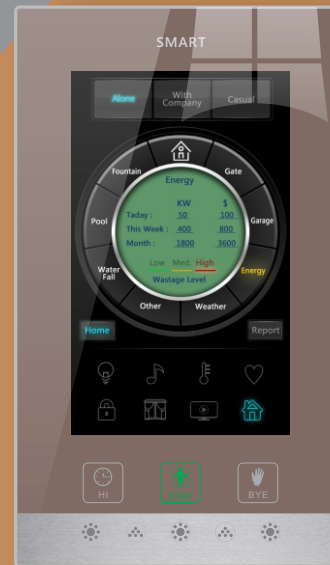

2-way Status and control, Macro Function, and Easy Recordand pairing

CTP has unique **ability to light up its surrounds** based on time, event or other criteria. Color and light can be controlled individually, up, down, right left of the panel.

Lighting - DMX Control

ENERGY Metering

Audio - Equalizer Control

Moods - Wake Up

Home - Weather Outdoor

Colorful LED Jets Gives wall a Techno Look

I am Alone  
(Lowest EnergyPlan)

Dynamic Area  
Changes according  
to function selected