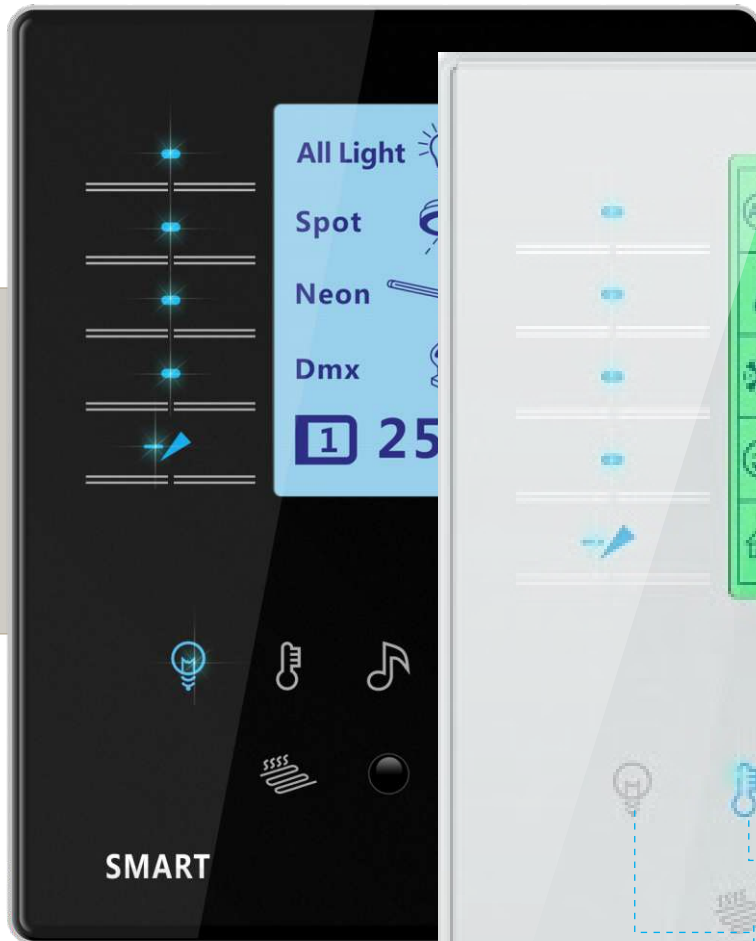

||ZincEnabled

"DTP/ DTPu" Universal Smart Tuoch Button Dynamic Display Panel

Music
Mood
Motorized Shade

AC
Home
Light
Heat

Temperature Sensor

IR Eye