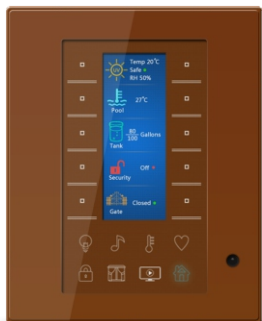

"CDP2" + ZINC metallic frame with magnetic panel

Maroon