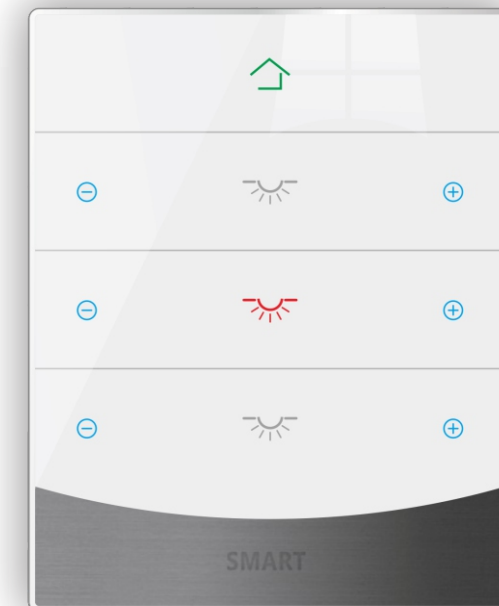

SB-Eclipse4T-UN/W