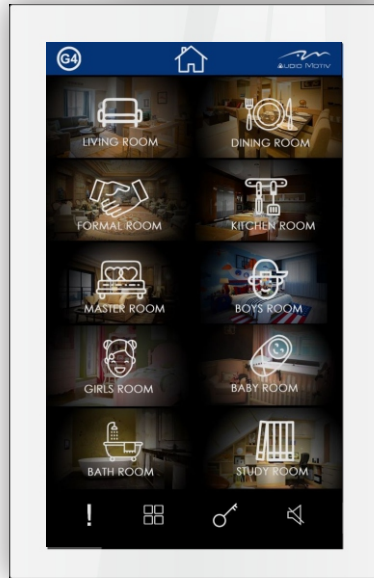

7" Amotiv Touch Panel with Fluch Backbox TCPIP ready
This New Canvas Panel is an amazing New Android with built in wifi and LAN.

It can work as Music Player Panel if add Mini Volume Amplifier with Temperature sensor