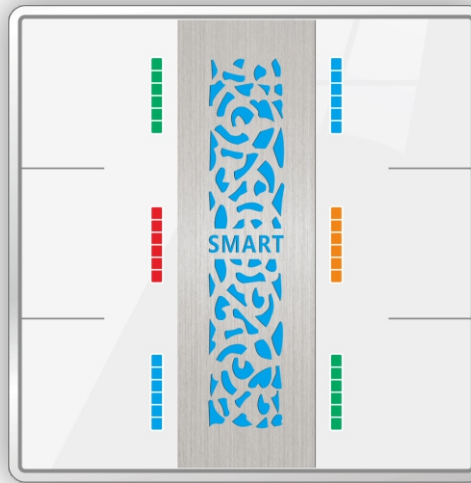

Stainless Steel and Glass Patterns