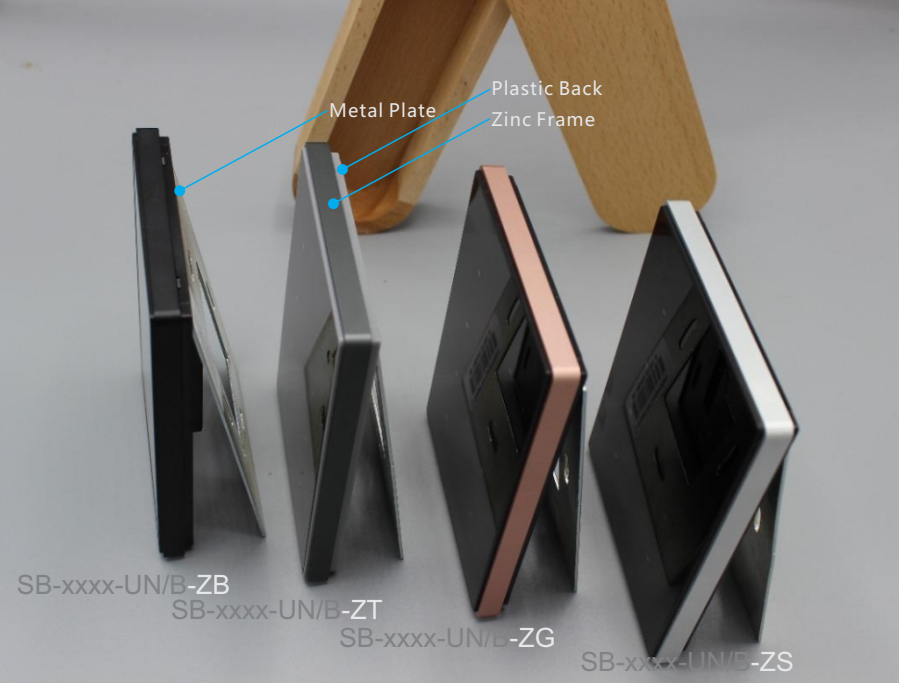

Zinc Metallic Frame

Add a Frame

Black Zinc   Titanium   Rose Gold   Silver

This Zinc Metallic frame Fits Smart G4 Products with UN back sizes similar to CDP2, Art Series, Eclipse, 12T, Ts8, FTP9, Window6T, Mini-Hornet and the other S-BUS wired UN Touch panels series.

The upgrade set comes with Metal Plate for wall, Zinc Frame that fits on the special Plastic back that has built in Magnits for easy mounts

The plastic back which the metal Zinc frame fits on top comes in 3 main colors: White, Black, and Grey.