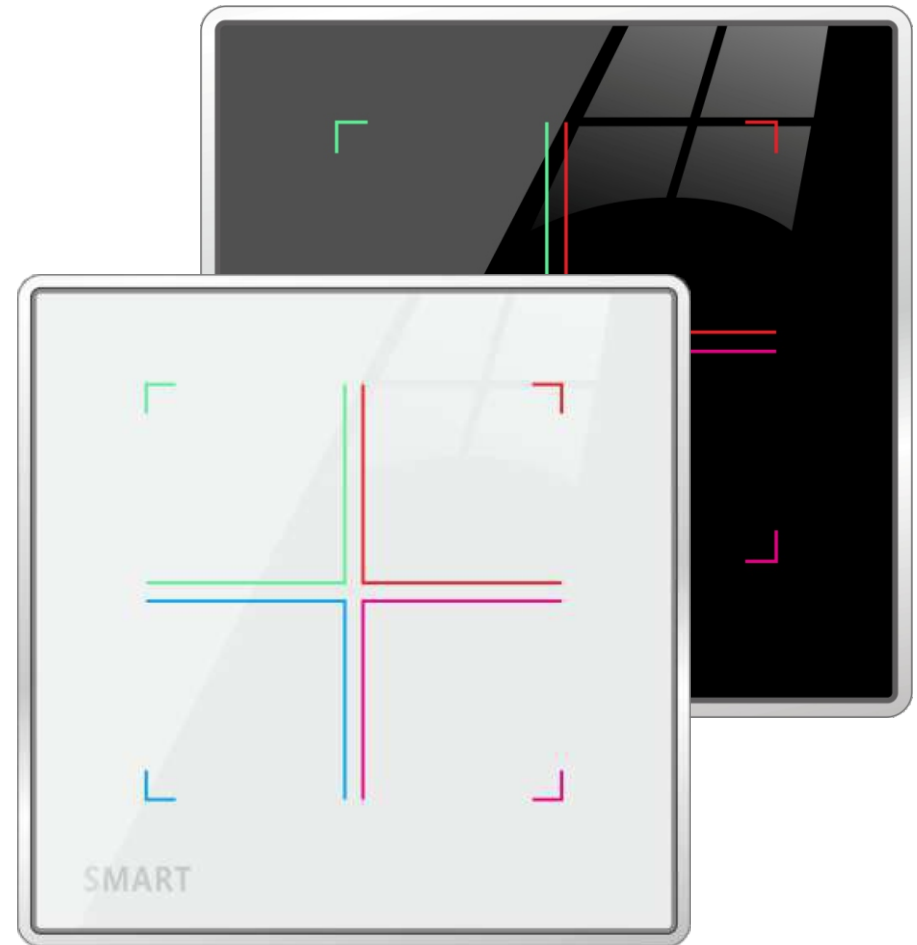

SB-window4T-EU