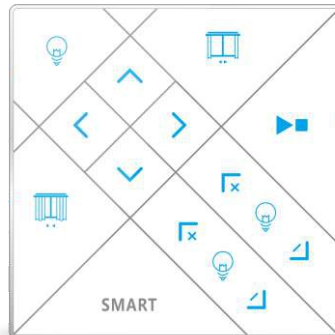

SB-ART7-EU