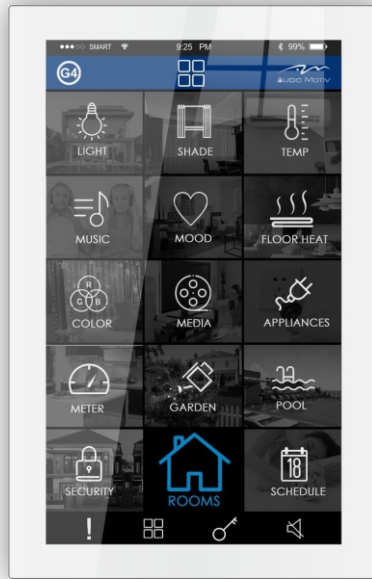

7" Amotiv Touch Panel with Fluch Backbox TCPIP ready
This New Canvas Panel is an amazing New Android with built in wifi and LAN.

It can work as Music Player Panel if add Mini Volume Amplifier with Temperature sensor