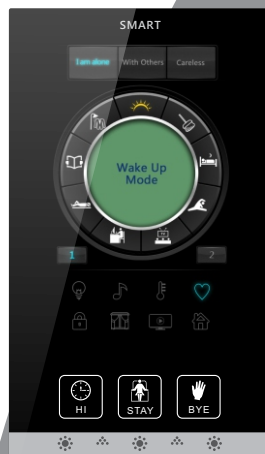

Moods - Wake Up