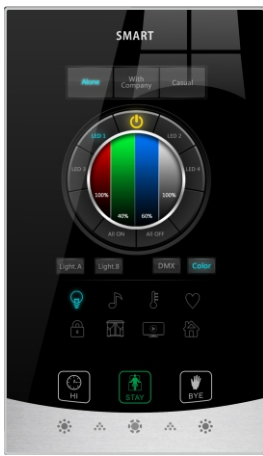

Lights: RGBW Color Mixing