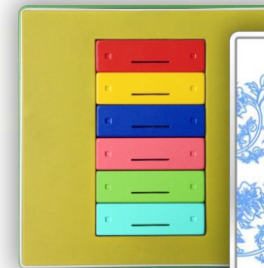

with Engravable Buttons, IR eye Plug Port, Backlit Engraving. buttons Toggle, Dimming, and double click macro function. Manual Programming Enabled.

Colors