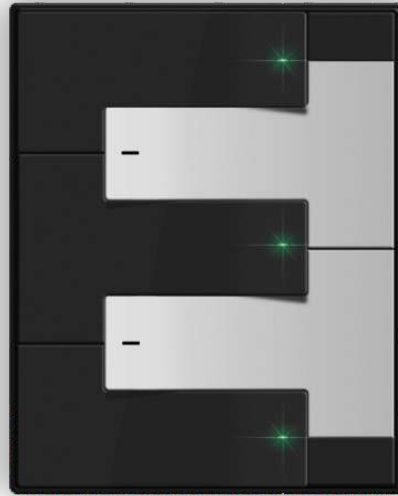

# VIANA

5,7,10 Buttons

SB-Melody-UN/BRZ  
5 Buttons

SB-Melody-UN/BW  
5 Buttons

SB-Strata-UN/BW  
10 Buttons

SB-Strata-UN/W

Slim Line

Big Replaceable Buttons  
Engrave able buttons  
25 LED Backlight areas