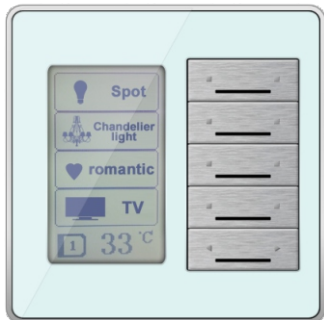

# Smart-Bus Dynamic Display Panel DDP EU with LCD

↓Lighting+ Moods

↓Music

↓HVAC

↓Presentation Moods

Service

↓Security

• Black Glass