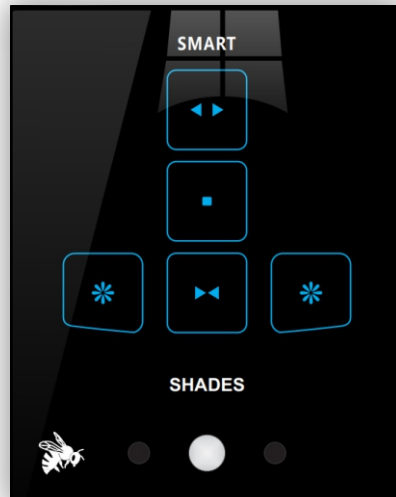

# Mini-Hornet Touch Panel with Sensors and Relays

12T Universal  
SB-Hornet-3R12T-UN/B

All in 1 Mini- Hornet

The Best Semi  
**DIY Solution**  
for 2021

UFH  
SB-Hornet-FH11T-UN/W

Motors  
SB-Hornet-MTR3T-UN/B