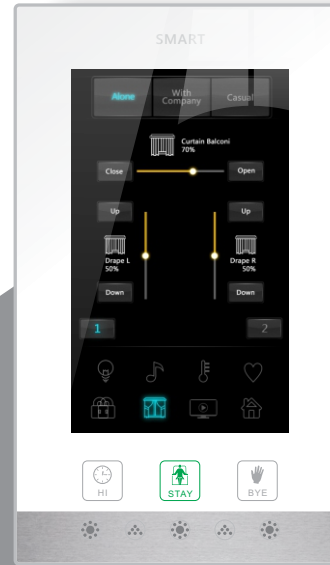

Motorized Shutters: Curtain/Drape