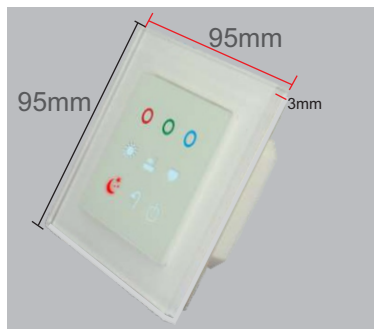

(JNG & G-Platter Series) Touch Switches Cascadable

JNG Series and G-Platter are compatible series that uses the Same Frames and Glass and mounting methods.
The only difference is the Multi Fang Mixing and cascading.
JNG the switches has multiple touch buttons, each is universal
It is S-Bus Enabled and can be customized as needed

Glass Color can be any color and pattern,
Plastic can also be colored to match

Audio 9 Touch