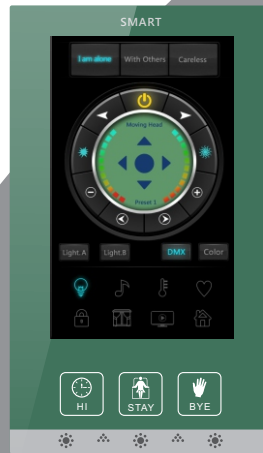

2-way Status and control, Macro Function, and Easy Recordand pairing

CTP has unique **ability to light up its surrounds** based on time, event or other criteria. Color and light can be controlled individually, up, down, right left of the panel.

Lighting - DMX Control

ENERGY Metering

Audio - Equalizer Control

Moods - Wake Up

Home - Weather Outdoor

Colorful LED Jets Gives wall a Techno Look

I am Alone  
(Lowest EnergyPlan)

Dynamic Area  
Changes according  
to function selected