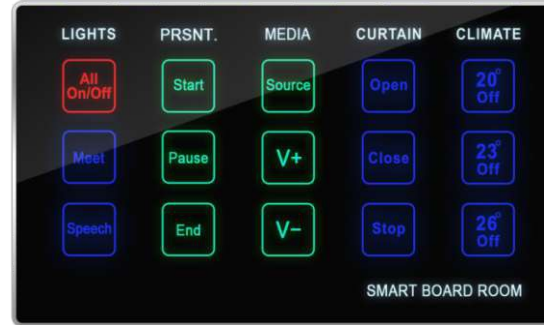

# (Window) Touch Switch 4TB-EU & 6TB

|| ZinC<sub>enabled</sub>

SB-window6T-UN

SB-window4T-EU

# Building Access, Elevator Control Security Alarm Keypad Building Mimic Panel easy GBMS

SB-BXS-WL

SB-Sec-KP-WL

SB-BMSmimic-DN

# Office

Boardroom Easy Control Simple Touch Panel (G4)

S-BUS Ready. Modified 15 Backlet Capacitive Touch Areas, to control Various Board Room Needs like: Lights, Presentation, Media, Curtains, and Temperature: