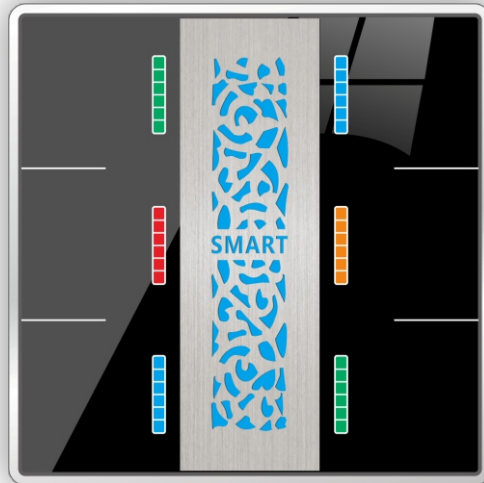

(Art Series) FTP7T, FTP9T, Arabisc6T, Arabisc 8T

ART

SB-Arabisc6T-EU