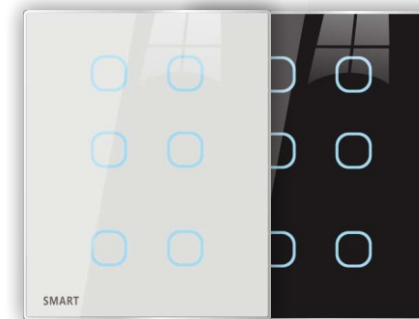

SB-DDPS-UN/B