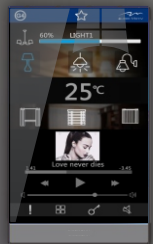

Amotiv 7"-8" Touch Panel