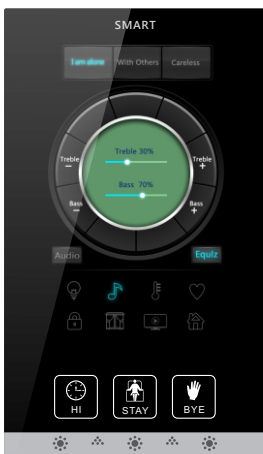

2-way Status and control, Macro Function, and Easy Recordand pairing

CTP has unique **ability to light up its surrounds** based on time, event or other criteria. Color and light can be controlled individually, up, down, right left of the panel.

Lighting - DMX Control

ENERGY Metering

Audio - Equalizer Control

Moods - Wake Up

Home - Weather Outdoor

Colorful LED Jets Gives wall a Techno Look

I am Alone  
(Lowest EnergyPlan)

Dynamic Area  
Changes according  
to function selected