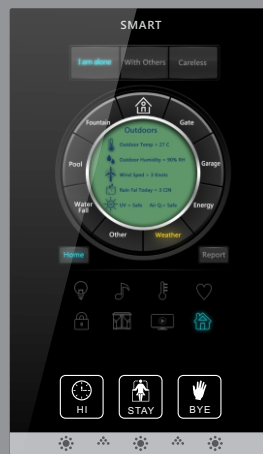

Lighting - DMX Control

ENERGY Metering

Audio - Equalizer Control

Moods - Wake Up

Home - Weather Outdoor

Colorful LED Jets Gives wall a Techno Look

I am Alone  
(Lowest EnergyPlan)

Dynamic Area  
Changes according  
to function selected

Light  
Audio: Music/  
Security  
Curtain

**Hi**  
User Intend to use space for Few Minutes. After Time out Energy saving Automatically Starts

**Stay**  
User Desire to Stay for long Time in Space and Like to Activate Occupancy Smart Sensors