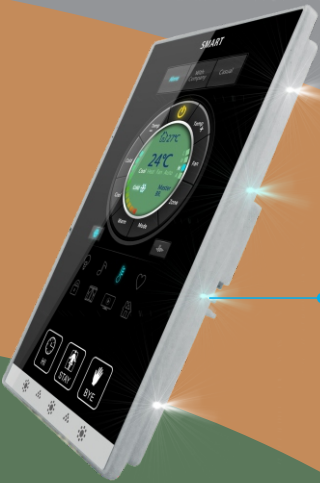

Lighting - DMX Control

ENERGY Metering

Audio - Equalizer Control

Moods - Wake Up

Home - Weather Outdoor

Colorful LED Jets Gives wall a Techno Look

I am Alone  
(Lowest EnergyPlan)

Dynamic Area  
Changes according  
to function selected