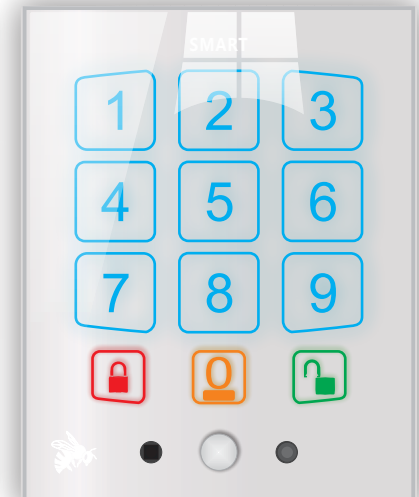

Security
SB-Hornet-Sec-UN/W

Every Panel has Built in: Temperature Sensor, 3 relays, PIR, IR Emitter & Eye

Installs on any Back Box Portrait or Landscape direction, each has 5Touch-12Touch Buttons universal