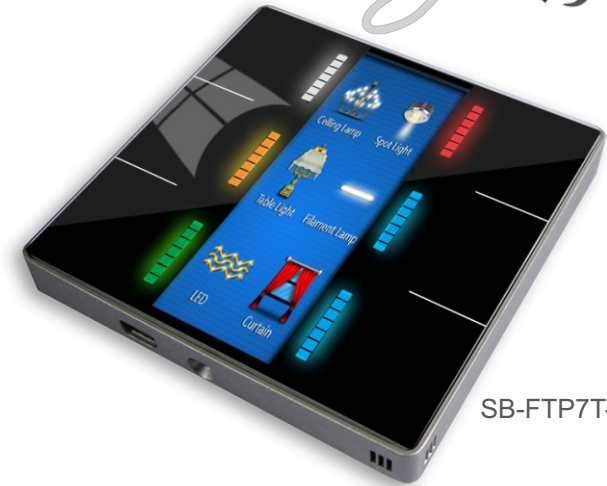

SB-FTP7T-UN