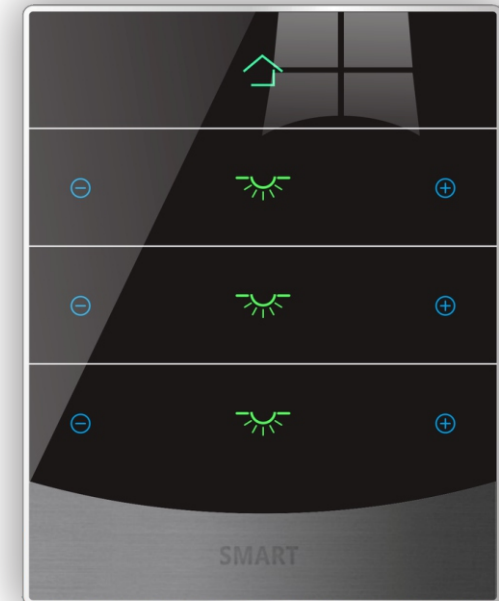

# (Eclipse) Touch Switch 3TB & 4TB

When metal falls in love with the glass

*Shine*

- ❄️
- ❤️
- 🎵
- 💡
- 🏠
- 📶

Metal and Glass Extreme Elegance

SB-Eclipse3T-EU/B

SB-Eclipse4T-UN/B

IR Port  
2 Dry input Ports  
Easy S-BUS connector